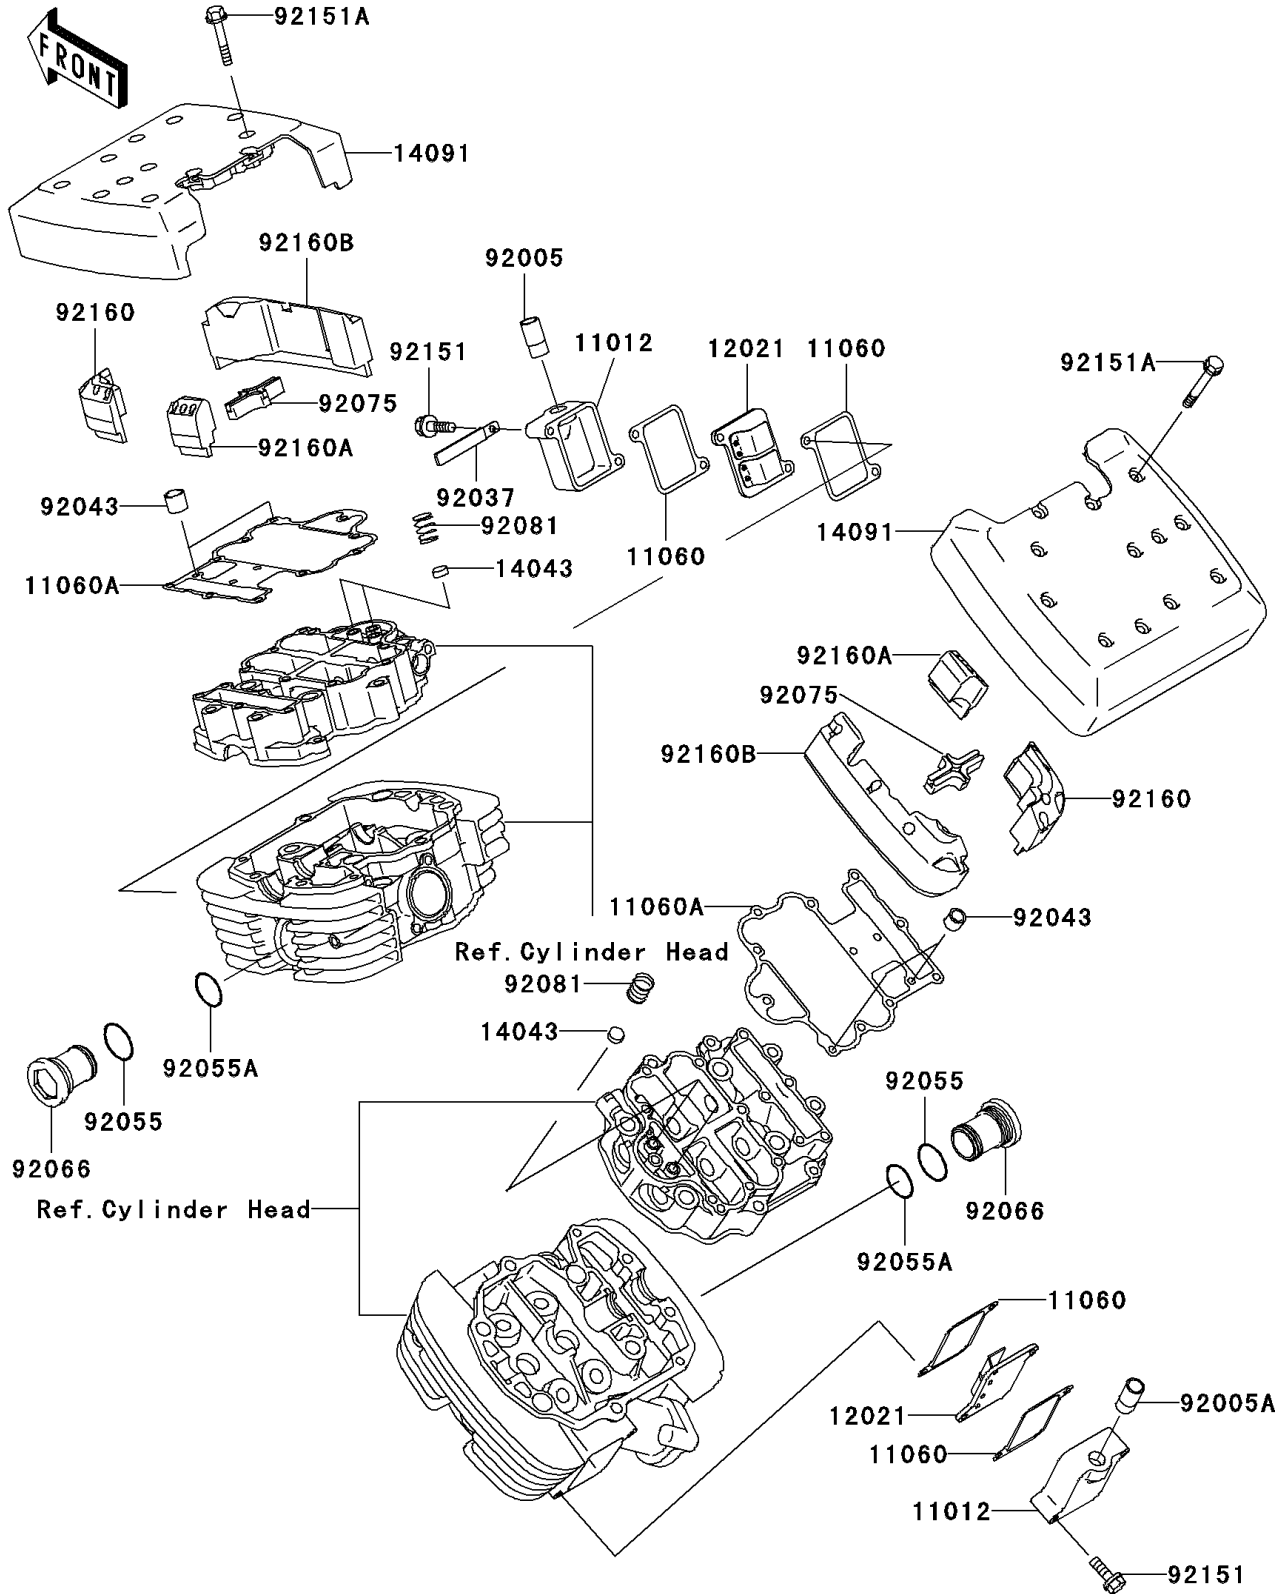

2000 Vulcan 1500 Drifter PARTS DIAGRAM

Cylinder Head Cover

E1112

2000 Vulcan 1500 Drifter PARTS LIST

Cylinder Head Cover

ITEM NAME	PART NUMBER	QUANTITY
-----------	-------------	----------