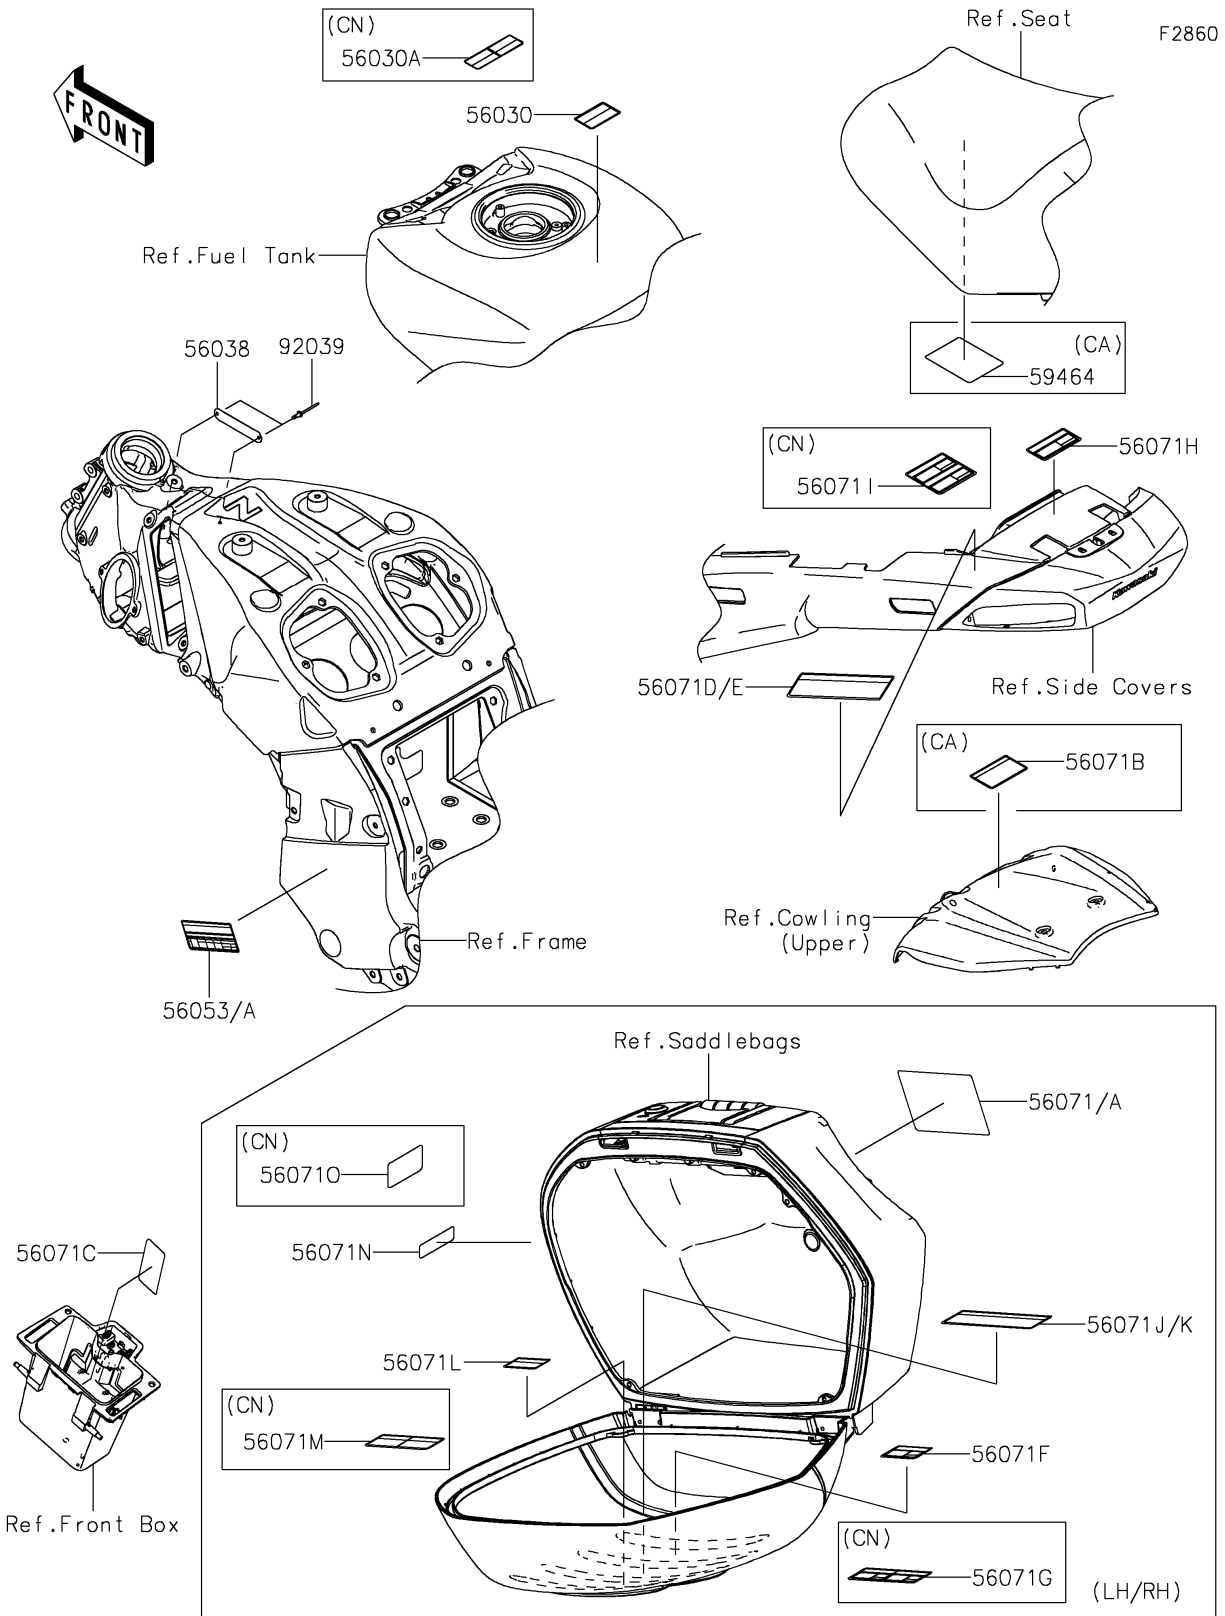

# 2022 Concours®14 ABS PARTS DIAGRAM

Labels

## 2022 Concours®14 ABS PARTS LIST

### Labels

ITEM NAME	PART NUMBER	QUANTITY
LABEL-BRAND,KAWASAKI (Ref # 56038)	56038-1054	1
LABEL-SPECIFICATION,TIRE&LOAD (Ref # 56053)	56053-0990	1
LABEL-WARNING,NO FOB (Ref # 56071C)	56071-0319	1
LABEL-WARNING,CARRIER LOADING (Ref # 56071D)	56071-0517	1
LABEL-WARNING,PANNIER LOADING (Ref # 56071J)	56071-0523	2
RIVET (Ref # 92039)	92039-1251	2