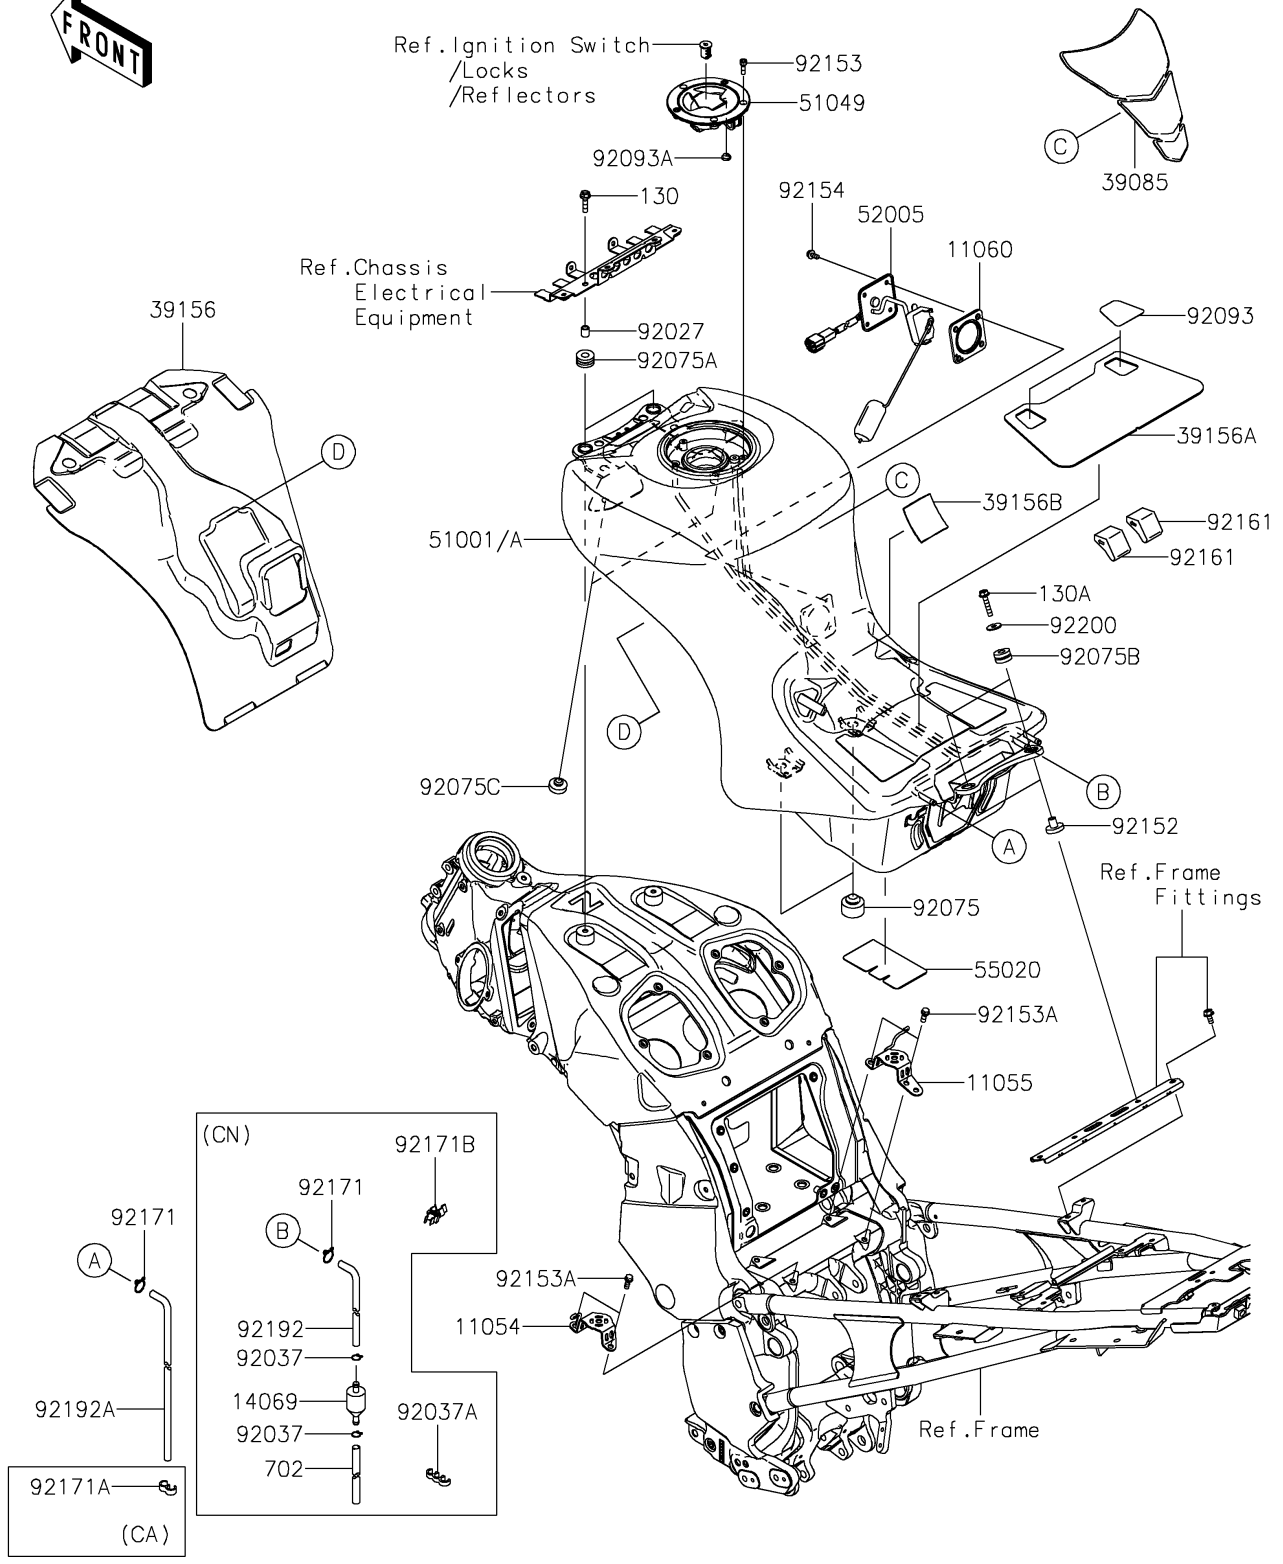

# 2022 Concours®14 ABS PARTS DIAGRAM

Fuel Tank

F2410

### Fuel Tank

ITEM NAME	PART NUMBER	QUANTITY
BRACKET,FUEL TANK,CNT,LH (Ref # 11054)	11054-0681	1
BRACKET,FUEL TANK,CNT,RH (Ref # 11055)	11055-0348	1
GASKET,FUEL GAUGE (Ref # 11060)	11060-1952	1
BREATHER (Ref # 14069)	14069-0703	1
PAD-TANK (Ref # 39085)	39085-0011	1
PAD (Ref # 39156)	39156-0794	1
PAD,FUEL TANK (Ref # 39156A)	39156-0863	1
PAD,50X50X3 (Ref # 39156B)	39156-1878	1
TANK-COMP-FUEL,M.S.BLACK (Ref # 51001)	51001-0818-660	1
TANK-COMP-FUEL,M.S.BLACK (Ref # 51001A)	51001-0819-660	1
CAP-TANK,FUEL (Ref # 51049)	51049-0744	1
GAUGE,FUEL (Ref # 52005)	52005-0026	1
GUARD,FUEL TANK (Ref # 55020)	55020-0551	1
COLLAR,6.8X10X12 (Ref # 92027)	92027-162	2
CLAMP,TUBE (Ref # 92037)	92037-147	2
CLAMP,TUBE (Ref # 92037A)	92037-1941	1
DAMPER (Ref # 92075)	92075-015	2
DAMPER,10X24X12 (Ref # 92075A)	92075-1690	2
DAMPER (Ref # 92075B)	92075-209	2
DAMPER,9X24X14 (Ref # 92075C)	92075-281	2
SEAL (Ref # 92093)	92093-0583	2
SEAL,FUEL TANK CAP (Ref # 92093A)	92093-1030	1
COLLAR (Ref # 92152)	92152-0364	2
BOLT,SOCKET,5X16 (Ref # 92153)	92153-1616	3
BOLT,FLANGED,6X20 (Ref # 92153A)	92153-1694	4
BOLT,FLANGED,5X12 (Ref # 92154)	92154-1856	4
DAMPER (Ref # 92161)	92161-1481	2
CLAMP (Ref # 92171)	92171-0573	1
CLAMP (Ref # 92171A)	92171-1184	1

## 2022 Concours®14 ABS PARTS LIST

### Fuel Tank

ITEM NAME	PART NUMBER	QUANTITY
CLAMP (Ref # 92171B)	92171-1708	1
TUBE (Ref # 92192)	92192-0611	1
TUBE,DRAIN (Ref # 92192A)	92192-0693	1
WASHER,6.5X20X1.6 (Ref # 92200)	92200-0283	2
BOLT-FLANGED,6X25 (Ref # 130)	130BA0625	2
BOLT-FLANGED,6X30 (Ref # 130A)	130BA0630	2
TUBE-RUBBER,7X10X200 (Ref # 702)	702A07200	1
CLAMP (Ref # 92171)	92171-0573	2