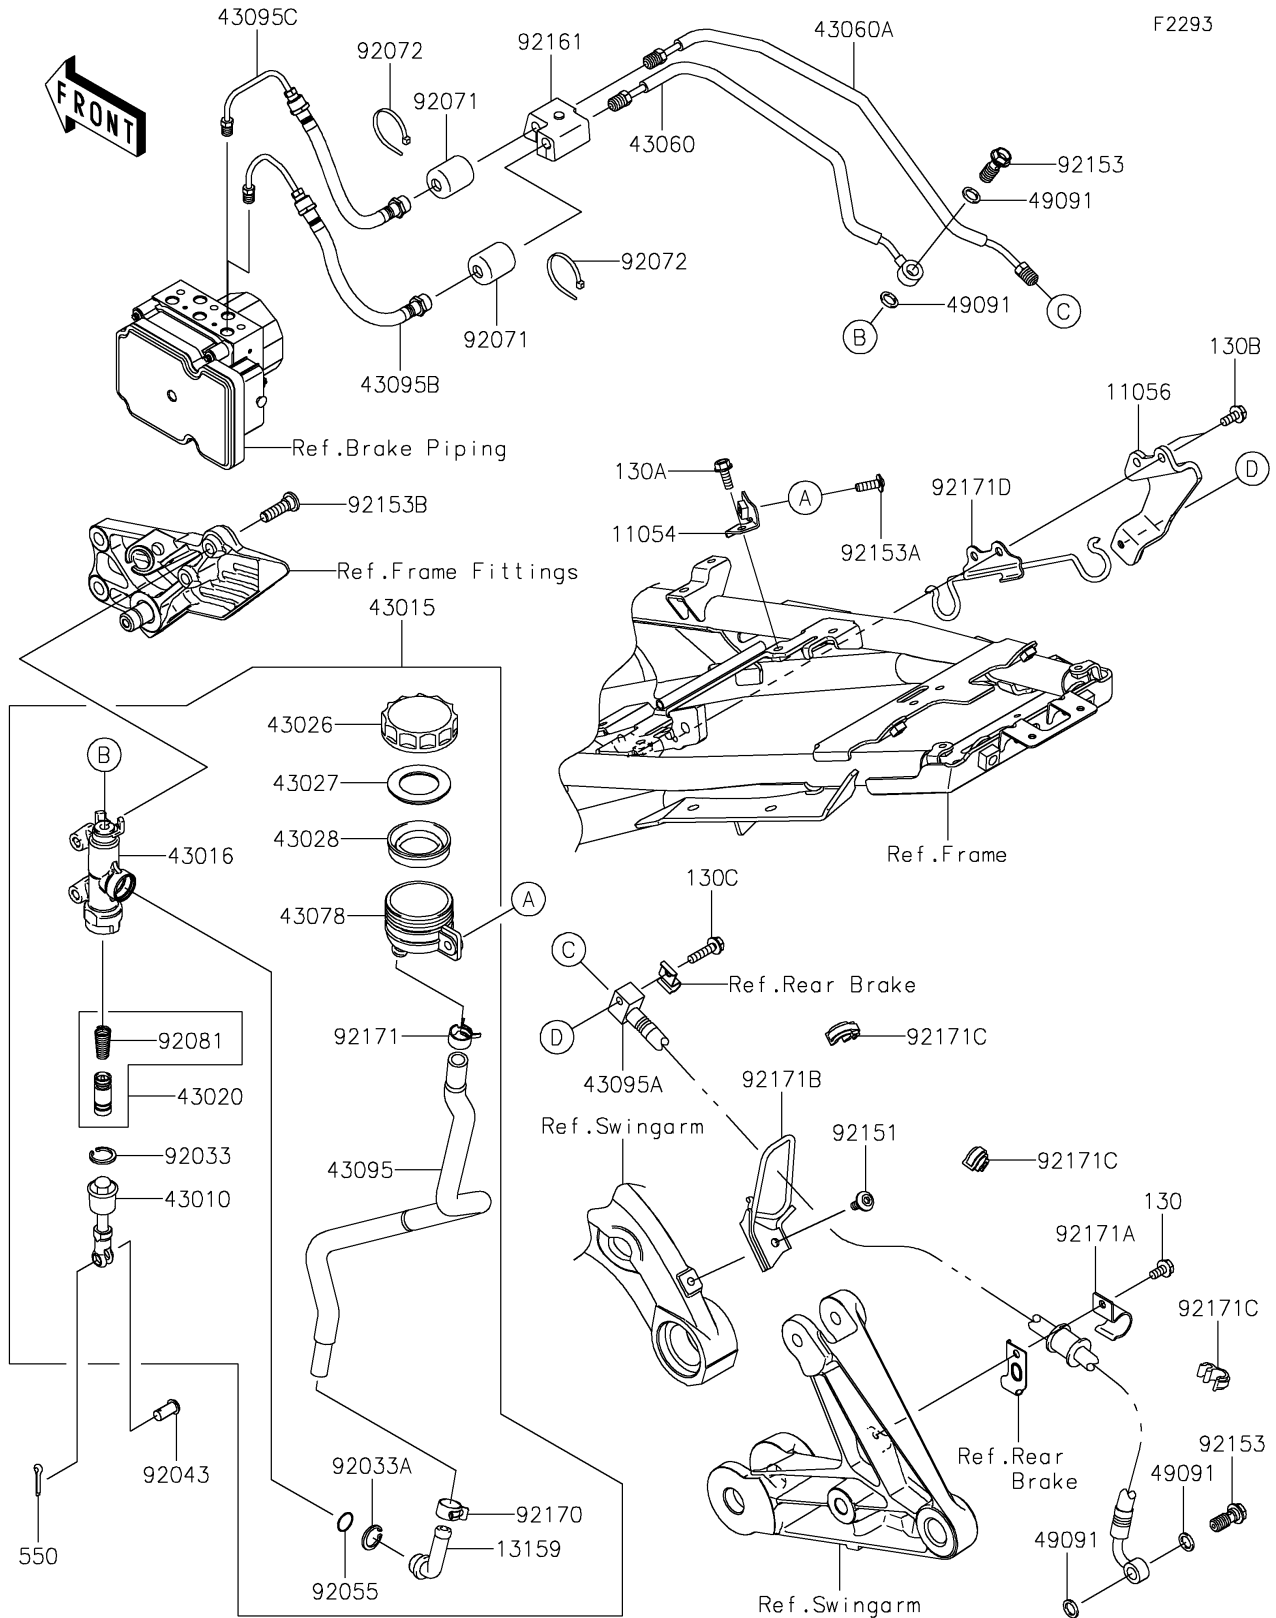

2022 Concours®14 ABS PARTS DIAGRAM

Rear Master Cylinder

2022 Concours®14 ABS PARTS LIST

Rear Master Cylinder

| ITEM NAME | PART NUMBER | QUANTITY |
|--|-------------|----------|
| BRACKET,RESERVOIR TANK,RR (Ref # 11054) | 11054-1915 | 1 |
| BRACKET,HOSE JOINT,RR (Ref # 11056) | 11056-0037 | 1 |
| CONNECTOR (Ref # 13159) | 13159-1056 | 1 |
| ROD-ASSY-BRAKE (Ref # 43010) | 43010-0018 | 1 |
| CYLINDER-ASSY-MASTER,RR (Ref # 43015) | 43015-0629 | 1 |
| CYLINDER-MASTER,RR (Ref # 43016) | 43016-1122 | 1 |
| PISTON-COMP-BRAKE (Ref # 43020) | 43020-1057 | 1 |
| CAP-BRAKE (Ref # 43026) | 43026-1051 | 1 |
| PLATE-DIAPHRAGM (Ref # 43027) | 43027-1051 | 1 |
| DIAPHRAGM,MASTER CYLINDER (Ref # 43028) | 43028-1057 | 1 |
| PIPE-BRAKE,HU-RR M/CYLINDER (Ref # 43060) | 43060-0074 | 1 |
| PIPE-BRAKE,HU-RR CALIPER,JNT. (Ref # 43060A) | 43060-0075 | 1 |
| RESERVOIR,RR MASTER CYLINDER (Ref # 43078) | 43078-1082 | 1 |
| HOSE-BRAKE,RR,MASTER CYLINDER (Ref # 43095) | 43095-0334 | 1 |
| HOSE-BRAKE,HU-RR CALIPER (Ref # 43095A) | 43095-0498 | 1 |
| HOSE-BRAKE,HU-RR M/CYLINDER (Ref # 43095B) | 43095-0561 | 1 |
| HOSE-BRAKE,HU-RR CALIPER (Ref # 43095C) | 43095-0562 | 1 |
| WASHER-SEAL,10.1X14.5X1.5 (Ref # 49091) | 49091-0001 | 4 |
| RING-SNAP,20.9X24.6X1.2 (Ref # 92033) | 92033-0079 | 1 |
| RING-SNAP,20.5MM (Ref # 92033A) | 92033-1186 | 1 |
| PIN,8X17 (Ref # 92043) | 92043-0104 | 1 |
| RING-O,14.8X2.4 (Ref # 92055) | 92055-0741 | 1 |
| GROMMET (Ref # 92071) | 92071-1143 | 2 |
| BAND,L=148 (Ref # 92072) | 92072-3768 | 2 |
| SPRING,MASTER CYLINDER (Ref # 92081) | 92081-1737 | 1 |
| BOLT,SOCKET,6X14 (Ref # 92151) | 92151-1654 | 1 |
| BOLT,OIL,L=23 (Ref # 92153) | 92153-0627 | 2 |
| BOLT,6X18 (Ref # 92153A) | 92153-0756 | 1 |
| BOLT,SOCKET,8X30 (Ref # 92153B) | 92153-1624 | 2 |