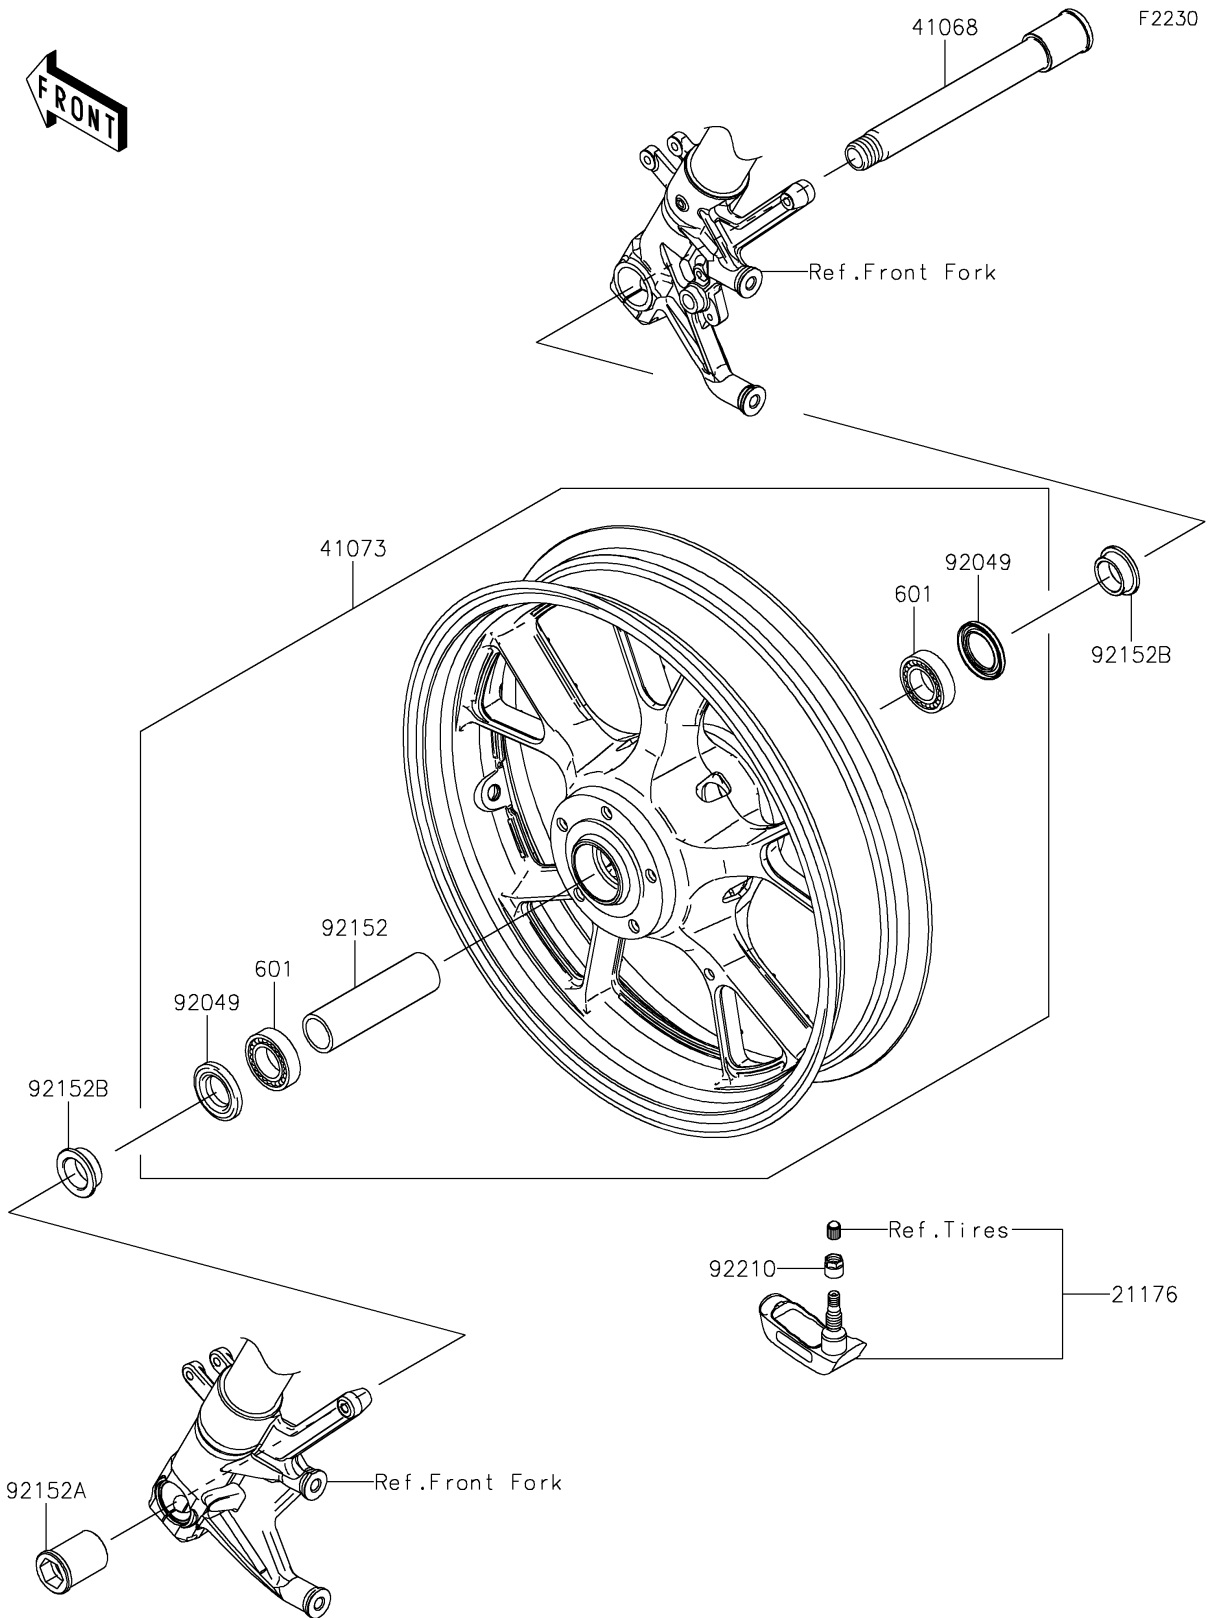

2022 Concours®14 ABS PARTS DIAGRAM

Front Wheel

2022 Concours®14 ABS PARTS LIST

Front Wheel

ITEM NAME	PART NUMBER	QUANTITY
SENSOR,TPMS 315MHZ (Ref # 21176)	21176-1179	1
AXLE,FR,24X195 (Ref # 41068)	41068-0604	1
WHEEL-ASSY,FR,G.BLACK (Ref # 41073)	41073-0759-18F	1
SEAL-OIL,BJN-C2 32X47X5 (Ref # 92049)	92049-0050	2
COLLAR,FR HUB,L=115 (Ref # 92152)	92152-0242	1
COLLAR,NUT,24MM (Ref # 92152A)	92152-1464	1
COLLAR,25X32X13 (Ref # 92152B)	92152-2719	2
WASHER (Ref # 92200)	92200-2531	1
BEARING-BALL,#6005UU (Ref # 601)	601B6005UU	2