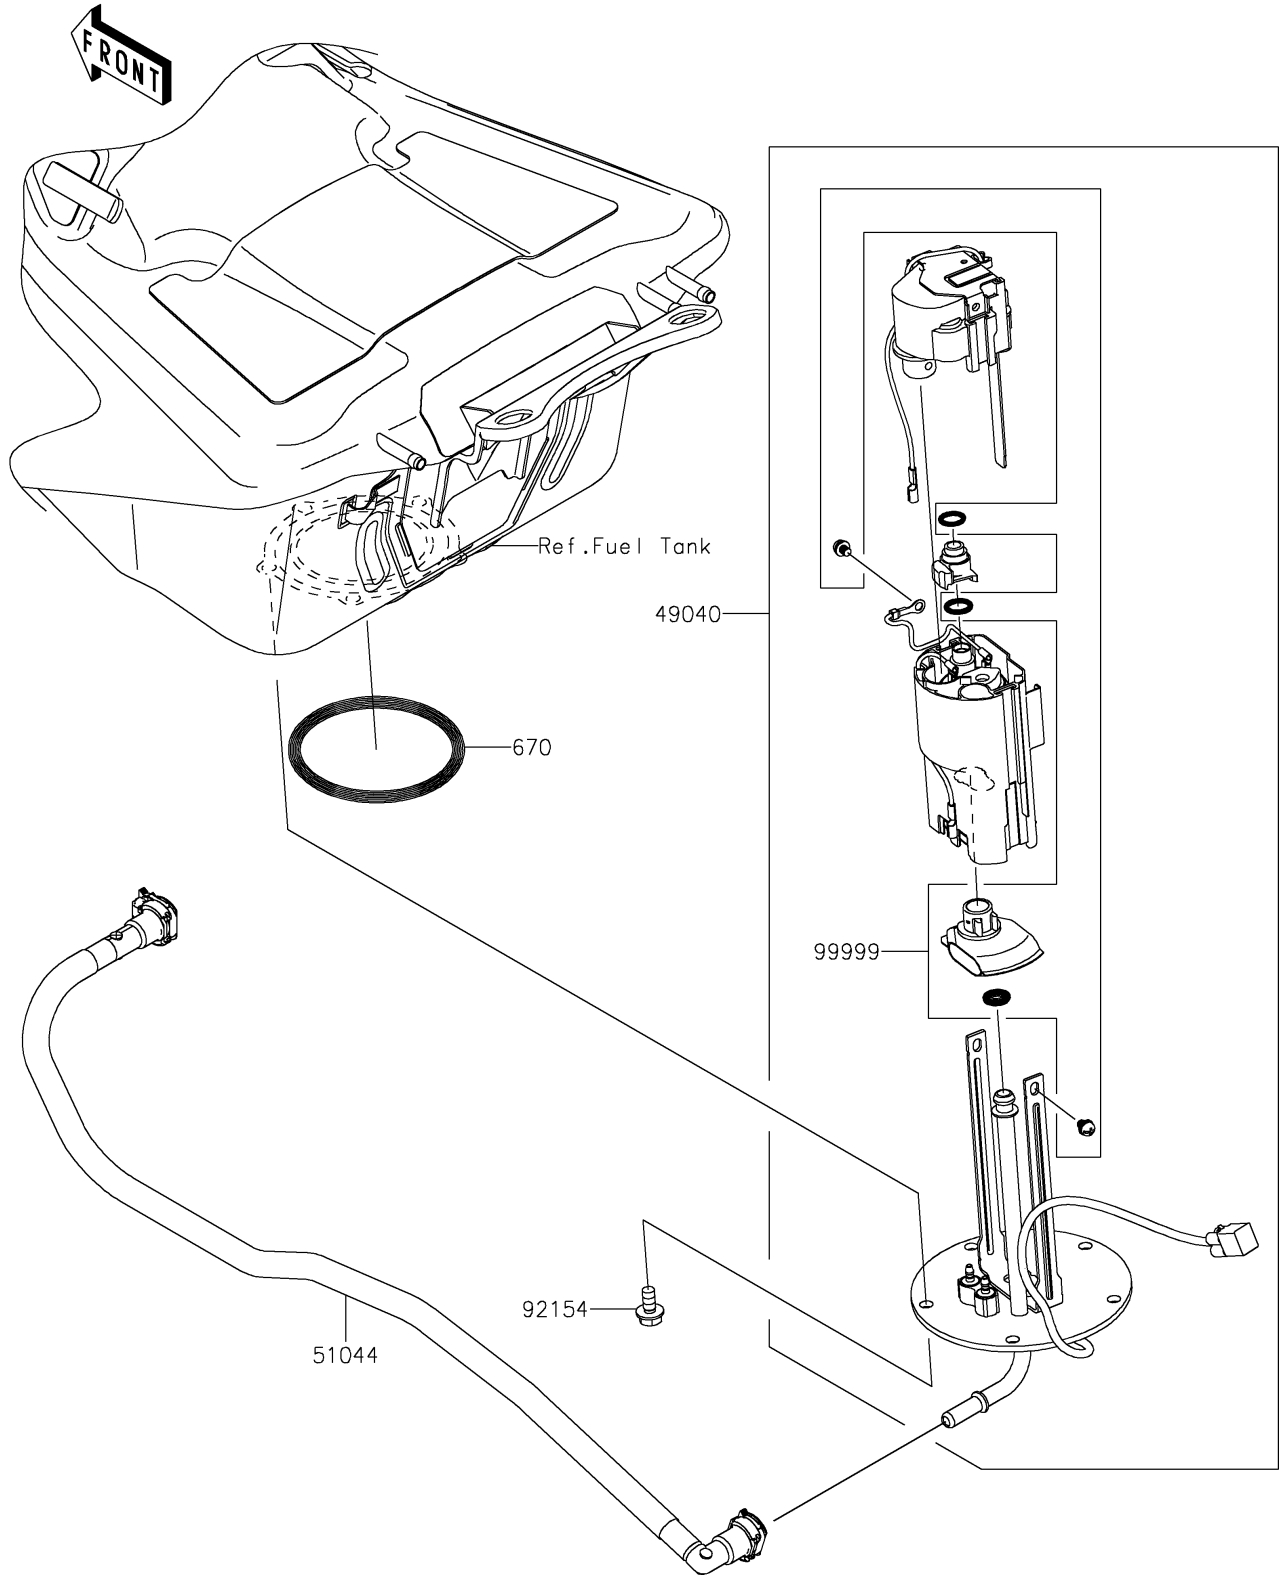

2022 Concours®14 ABS PARTS DIAGRAM

Fuel Pump

E1520

2022 Concours®14 ABS PARTS LIST

Fuel Pump

ITEM NAME	PART NUMBER	QUANTITY
PUMP-FUEL (Ref # 49040)	49040-0024	1
TUBE-ASSY (Ref # 51044)	51044-0816	1
BOLT,FLANGED,6X12 (Ref # 92154)	92154-1848	5
KIT,FUEL FILTER (Ref # 99999)	99999-0521	1
O RING (Ref # 670)	670E5075	1