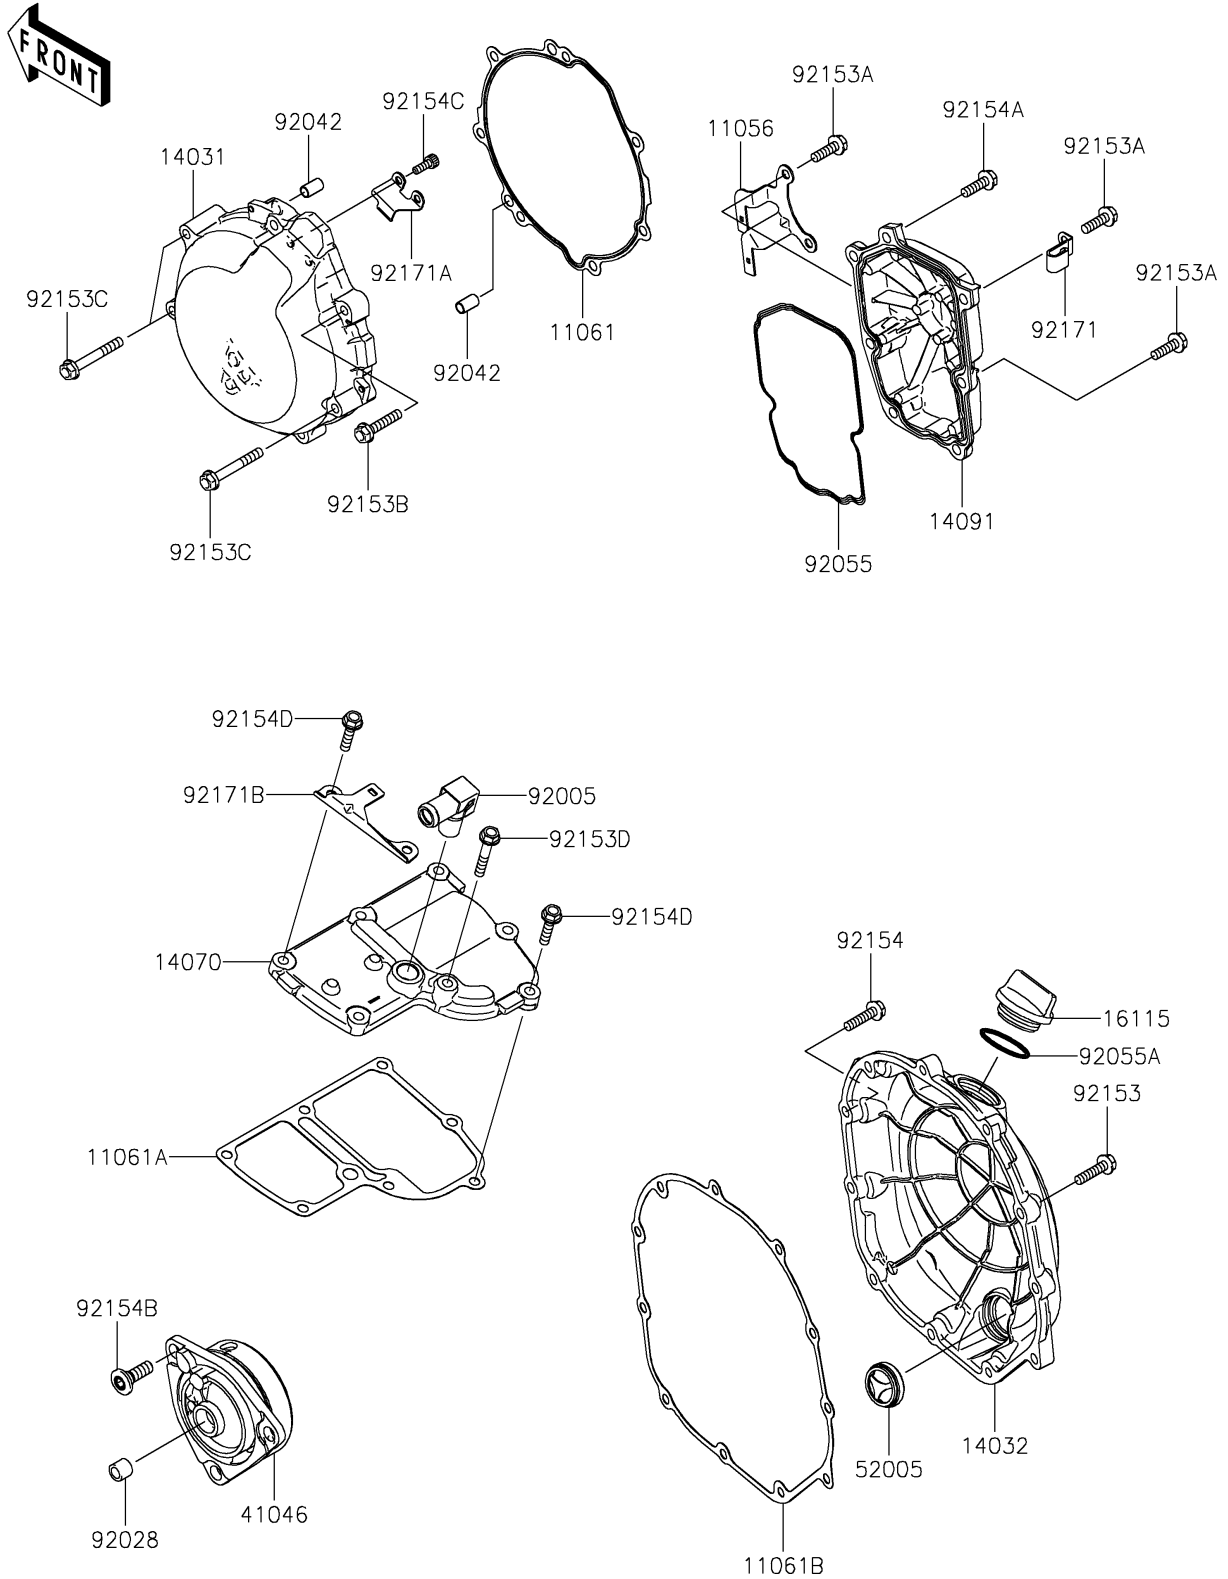

2022 Concours®14 ABS PARTS DIAGRAM

Engine Cover(s)

E1431

2022 Concours®14 ABS PARTS LIST

Engine Cover(s)

ITEM NAME	PART NUMBER	QUANTITY
BRACKET,OXYGEN SENSOR (Ref # 11056)	11056-4356	1
GASKET,GENERATOR COVER (Ref # 11061)	11061-0197	1
GASKET,BREATHER BODY (Ref # 11061A)	11061-0808	1
GASKET,CLUTCH COVER (Ref # 11061B)	11061-0810	1
COVER-GENERATOR (Ref # 14031)	14031-0083	1
COVER-CLUTCH (Ref # 14032)	14032-0570	1
BODY-BREATHER (Ref # 14070)	14070-0061	1
COVER,PULSER (Ref # 14091)	14091-0896	1
CAP-OIL FILLER (Ref # 16115)	16115-1009	1
HOUSING-BEARING (Ref # 41046)	41046-0575	1
GAUGE (Ref # 52005)	52005-0024	1
FITTING (Ref # 92005)	92005-0044	1
BUSHING,8X12X10 (Ref # 92028)	92028-1750	1
PIN,DOWEL,6.3X8X14 (Ref # 92042)	92042-007	2
RING-O,PULSER COVER (Ref # 92055)	92055-0086	1
RING-O,31.5X2.6 (Ref # 92055A)	92055-049	1
BOLT,FLANGED,6X25 (Ref # 92153)	92153-1569	10
BOLT,FLANGED,6X20 (Ref # 92153A)	92153-1572	6
BOLT,FLANGED,6X30 (Ref # 92153B)	92153-1574	4
BOLT,FLANGED,6X45 (Ref # 92153C)	92153-1575	3
BOLT,FLANGED,6X35 (Ref # 92153D)	92153-1579	1
BOLT,FLANGED,6X25 (Ref # 92154)	92154-1358	1
BOLT,FLANGED,6X20 (Ref # 92154A)	92154-1359	1
BOLT,SOCKET,8X25 (Ref # 92154B)	92154-1840	3
BOLT,SOCKET,5X14 (Ref # 92154C)	92154-1841	2
BOLT,6X25 (Ref # 92154D)	92154-1847	6
CLAMP (Ref # 92171)	92171-0761	1
CLAMP (Ref # 92171A)	92171-0768	1
CLAMP (Ref # 92171B)	92171-0769	1