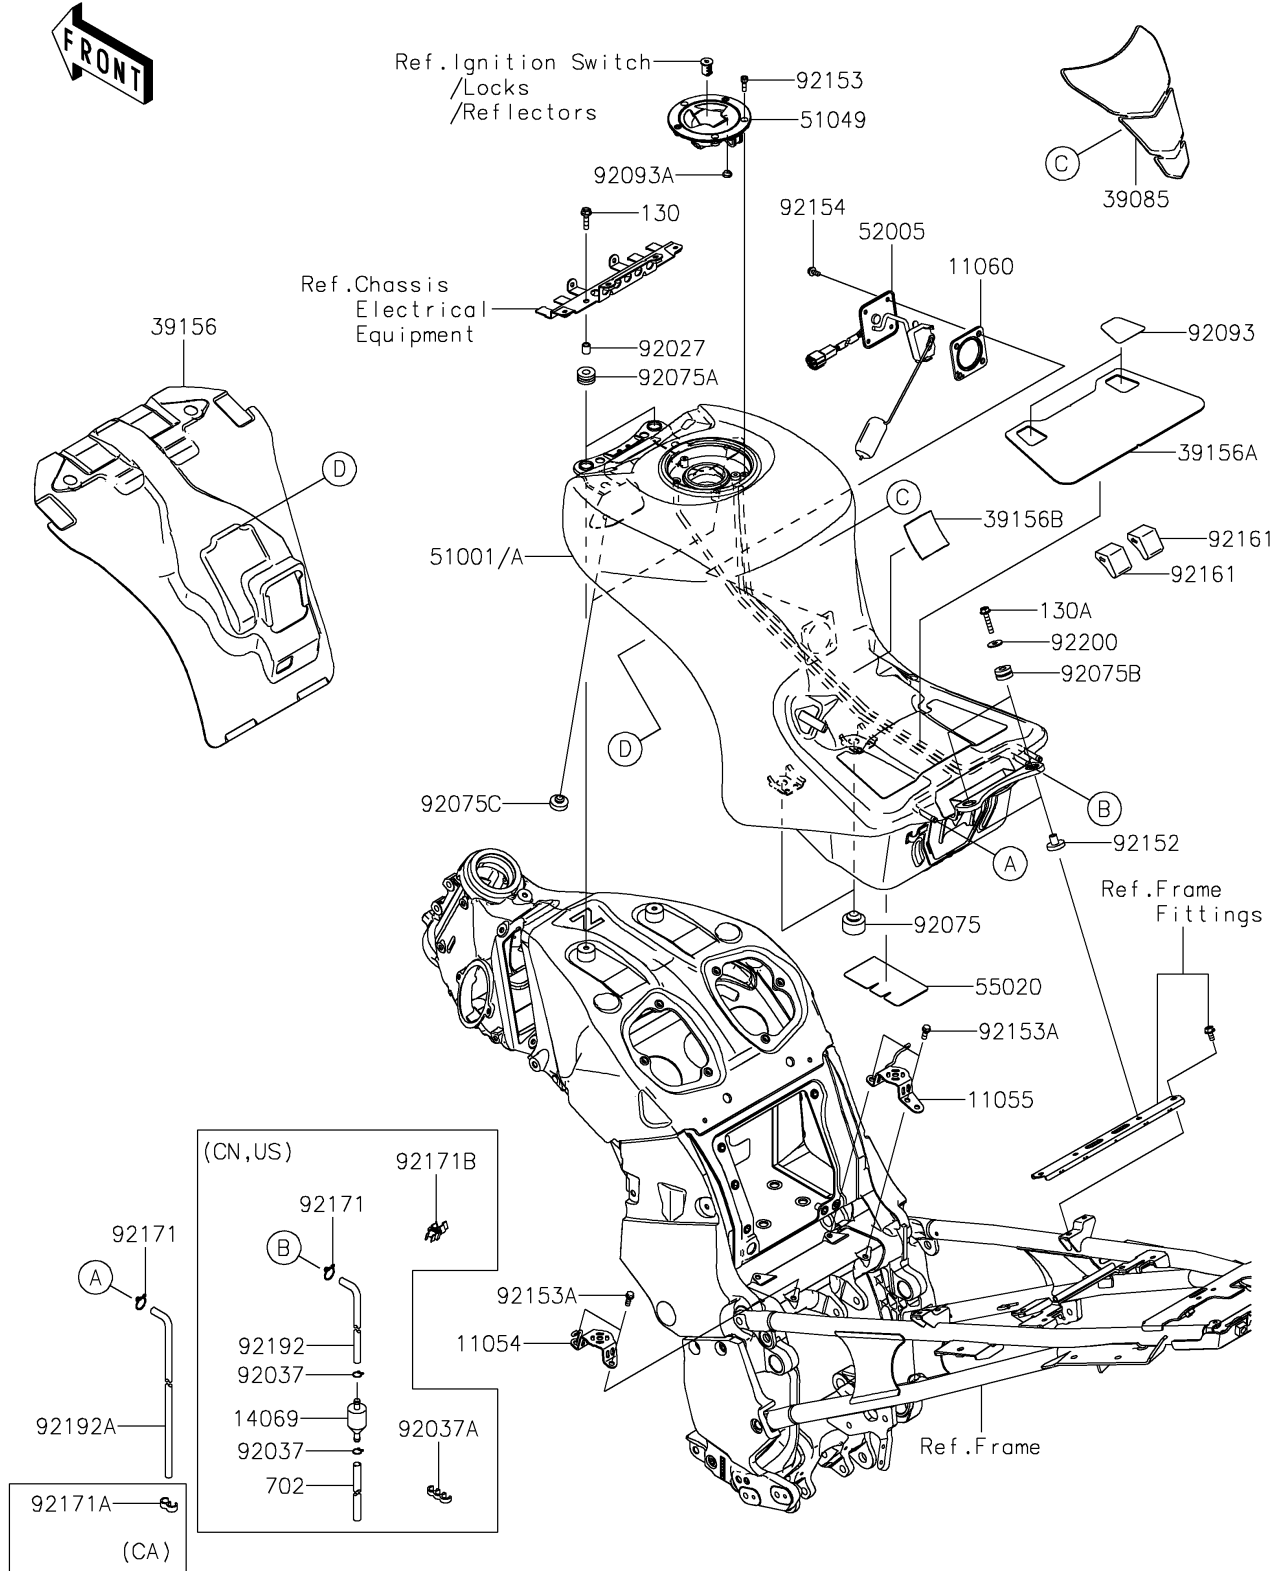

# 2021 CONCOURS®14 ABS PARTS DIAGRAM

Fuel Tank

F2410

### Fuel Tank

ITEM NAME	PART NUMBER	QUANTITY
BRACKET,FUEL TANK,CNT,LH (Ref # 11054)	11054-0681	1
BRACKET,FUEL TANK,CNT,RH (Ref # 11055)	11055-0348	1
GASKET,FUEL GAUGE (Ref # 11060)	11060-1952	1
BREATHER (Ref # 14069)	14069-0703	1
PAD-TANK (Ref # 39085)	39085-0011	1
PAD (Ref # 39156)	39156-0794	1
PAD,FUEL TANK (Ref # 39156A)	39156-0863	1
PAD,50X50X3 (Ref # 39156B)	39156-1878	1
TANK-COMP-FUEL,M.S.BLACK (Ref # 51001)	51001-0818-660	1
TANK-COMP-FUEL,M.S.BLACK (Ref # 51001A)	51001-0819-660	1
CAP-TANK,FUEL (Ref # 51049)	51049-0744	1
GAUGE,FUEL (Ref # 52005)	52005-0026	1
GUARD,FUEL TANK (Ref # 55020)	55020-0551	1
COLLAR,6.8X10X12 (Ref # 92027)	92027-162	2
CLAMP,TUBE (Ref # 92037)	92037-147	2
CLAMP,TUBE (Ref # 92037A)	92037-1941	1
DAMPER (Ref # 92075)	92075-015	2
DAMPER,10X24X12 (Ref # 92075A)	92075-1690	2
DAMPER (Ref # 92075B)	92075-209	2
DAMPER,9X24X14 (Ref # 92075C)	92075-281	2
SEAL (Ref # 92093)	92093-0583	2
SEAL,FUEL TANK CAP (Ref # 92093A)	92093-1030	1
COLLAR (Ref # 92152)	92152-0364	2
BOLT,SOCKET,5X16 (Ref # 92153)	92153-1616	3
BOLT,FLANGED,6X20 (Ref # 92153A)	92153-1694	4
BOLT,FLANGED,5X12 (Ref # 92154)	92154-1856	4
DAMPER (Ref # 92161)	92161-1481	2
CLAMP (Ref # 92171)	92171-0573	1
CLAMP (Ref # 92171A)	92171-1184	1

## 2021 CONCOURS®14 ABS PARTS LIST

### Fuel Tank

ITEM NAME	PART NUMBER	QUANTITY
CLAMP (Ref # 92171B)	92171-1708	1
TUBE (Ref # 92192)	92192-0611	1
TUBE,DRAIN (Ref # 92192A)	92192-0693	1
WASHER,6.5X20X1.6 (Ref # 92200)	92200-0283	2
BOLT-FLANGED,6X25 (Ref # 130)	130BA0625	2
BOLT-FLANGED,6X30 (Ref # 130A)	130BA0630	2
TUBE-RUBBER,7X10X200 (Ref # 702)	702A07200	1
CLAMP (Ref # 92171)	92171-0573	2