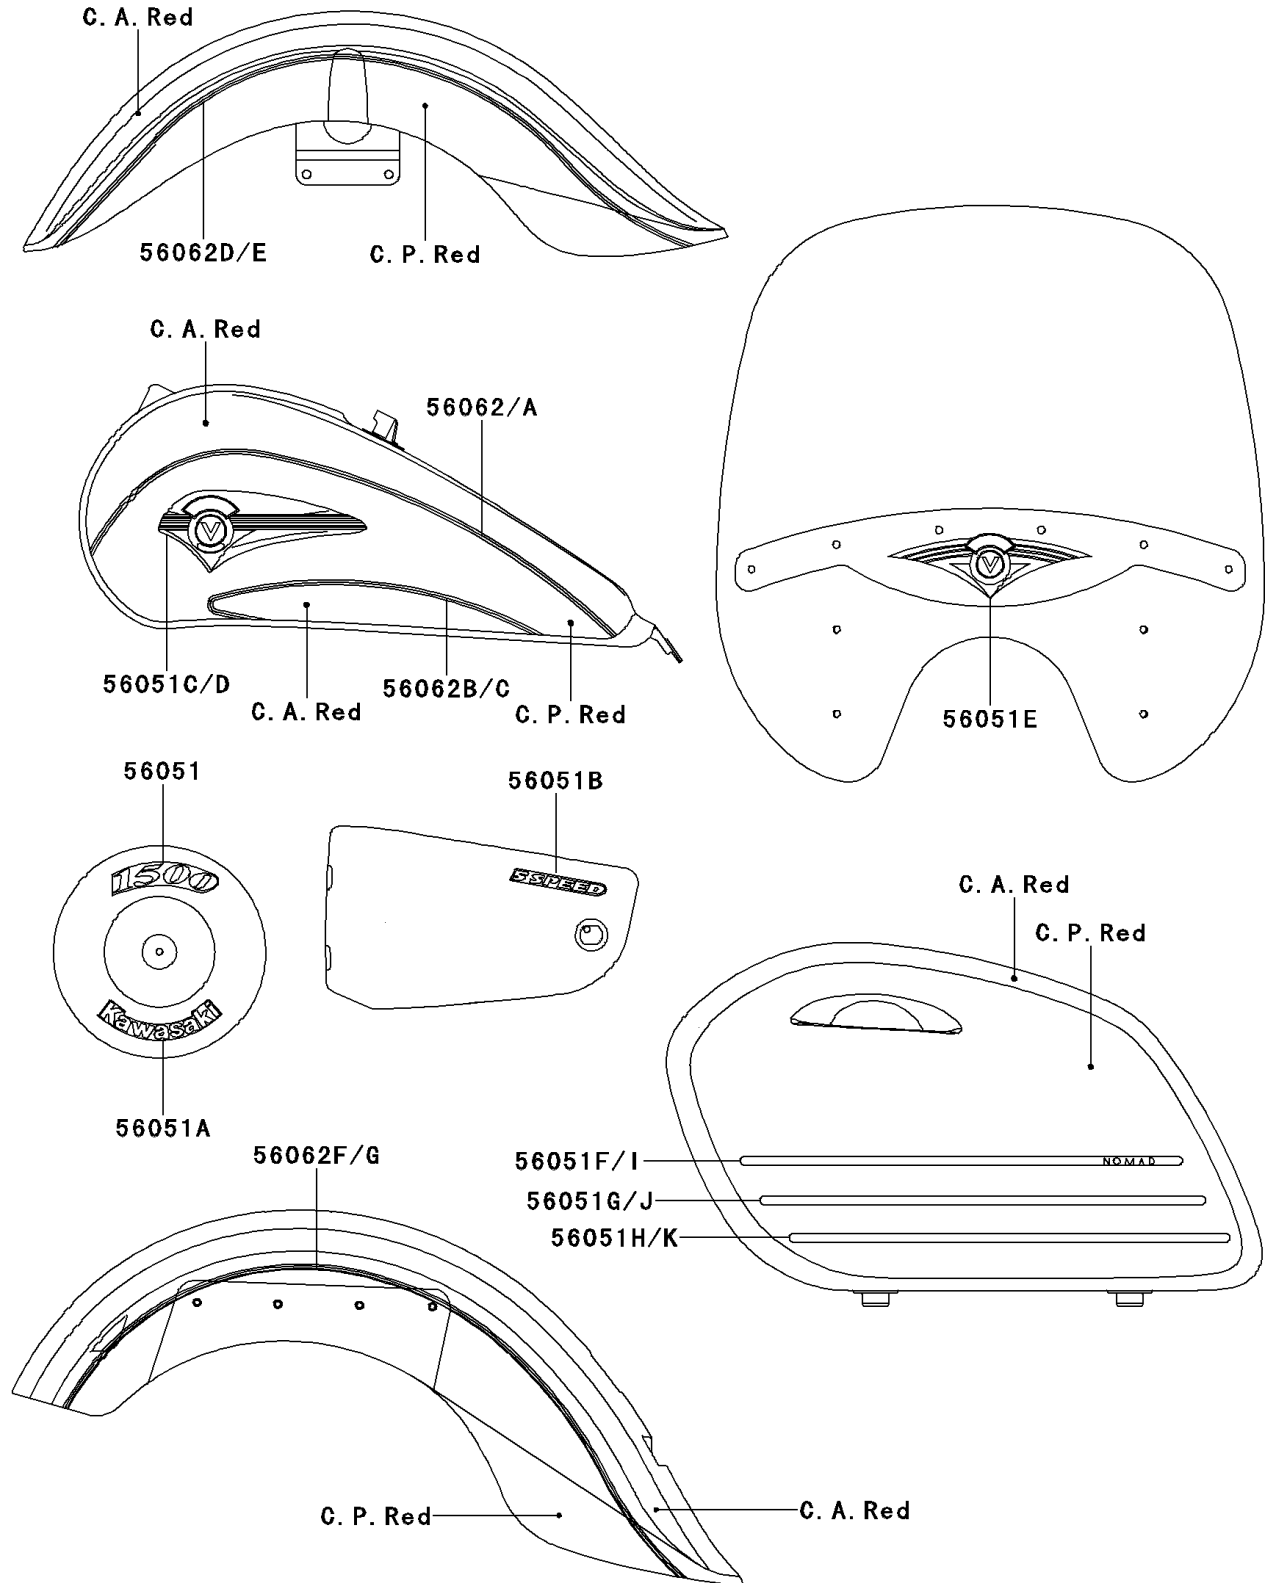

# 1999 Vulcan 1500 Nomad PARTS DIAGRAM

Decals(C.A.Red/C.P.Red)

F2861

# 1999 Vulcan 1500 Nomad PARTS LIST

Decals(C.A.Red/C.P.Red)

| ITEM NAME                                 | PART NUMBER | QUANTITY |
|---|-------------|----------|
| MARK,AIR CLEANER,1500 (Ref # 56051)       | 56051-1459  | 1        |
| MARK,AIR CLEANER,KAWASAKI (Ref # 56051A)  | 56051-1460  | 1        |
| MARK,SIDE COVER,LH,5 SPEED (Ref # 56051B) | 56051-1735  | 1        |
| MARK,FUEL TANK,LH (Ref # 56051C)          | 56051-1808  | 1        |
| MARK,FUEL TANK,RH (Ref # 56051D)          | 56051-1809  | 1        |
| MARK,WINDSHIELD BRACKET (Ref # 56051E)    | 56051-1810  | 1        |
| MARK,SIDE BAG COVER,UPP,LH (Ref # 56051F) | 56051-1811  | 1        |
| MARK,SIDE BAG COVER,CNT,LH (Ref # 56051G) | 56051-1812  | 1        |
| MARK,SIDE BAG COVER,LWR,LH (Ref # 56051H) | 56051-1813  | 1        |
| MARK,SIDE BAG COVER,UPP,RH (Ref # 56051I) | 56051-1814  | 1        |
| MARK,SIDE BAG COVER,CNT,RH (Ref # 56051J) | 56051-1815  | 1        |
| MARK,SIDE BAG COVER,LWR,RH (Ref # 56051K) | 56051-1816  | 1        |
| PATTERN,FUEL TANK,UPP,LH (Ref # 56062)    | 56062-1309  | 1        |
| PATTERN,FUEL TANK,UPP,RH (Ref # 56062A)   | 56062-1310  | 1        |
| PATTERN,FUEL TANK,LWR,LH (Ref # 56062B)   | 56062-1311  | 1        |
| PATTERN,FUEL TANK,LWR,RH (Ref # 56062C)   | 56062-1312  | 1        |
| PATTERN,FR FENDER,LH (Ref # 56062D)       | 56062-1313  | 1        |
| PATTERN,FR FENDER,RH (Ref # 56062E)       | 56062-1314  | 1        |
| PATTERN,RR FENDER,LH (Ref # 56062F)       | 56062-1315  | 1        |
| PATTERN,RR FENDER,RH (Ref # 56062G)       | 56062-1316  | 1        |