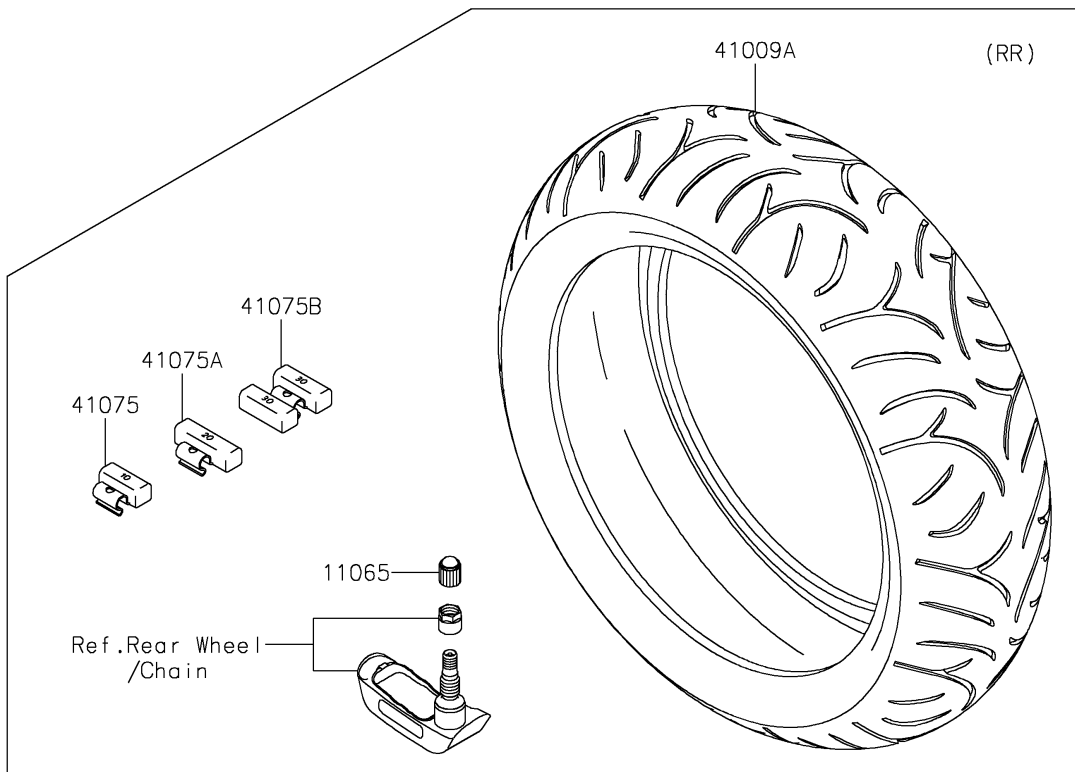

# 2021 CONCOURS®14 ABS PARTS DIAGRAM

Tires

F2210

## 2021 CONCOURS®14 ABS PARTS LIST

### Tires

ITEM NAME	PART NUMBER	QUANTITY
CAP (Ref # 11065)	11065-1112	2
TIRE,FR,120/70ZR17(58W),BT021F (Ref # 41009)	41009-0738	1
TIRE,RR,190/50ZR17(73W),BT021R (Ref # 41009A)	41009-0739	1
BALANCER-WHEEL,10G,SILVER (Ref # 41075)	41075-0007	AR
BALANCER-WHEEL,20G,SILVER (Ref # 41075A)	41075-0008	AR
BALANCER-WHEEL,30G,SILVER (Ref # 41075B)	41075-0017	AR