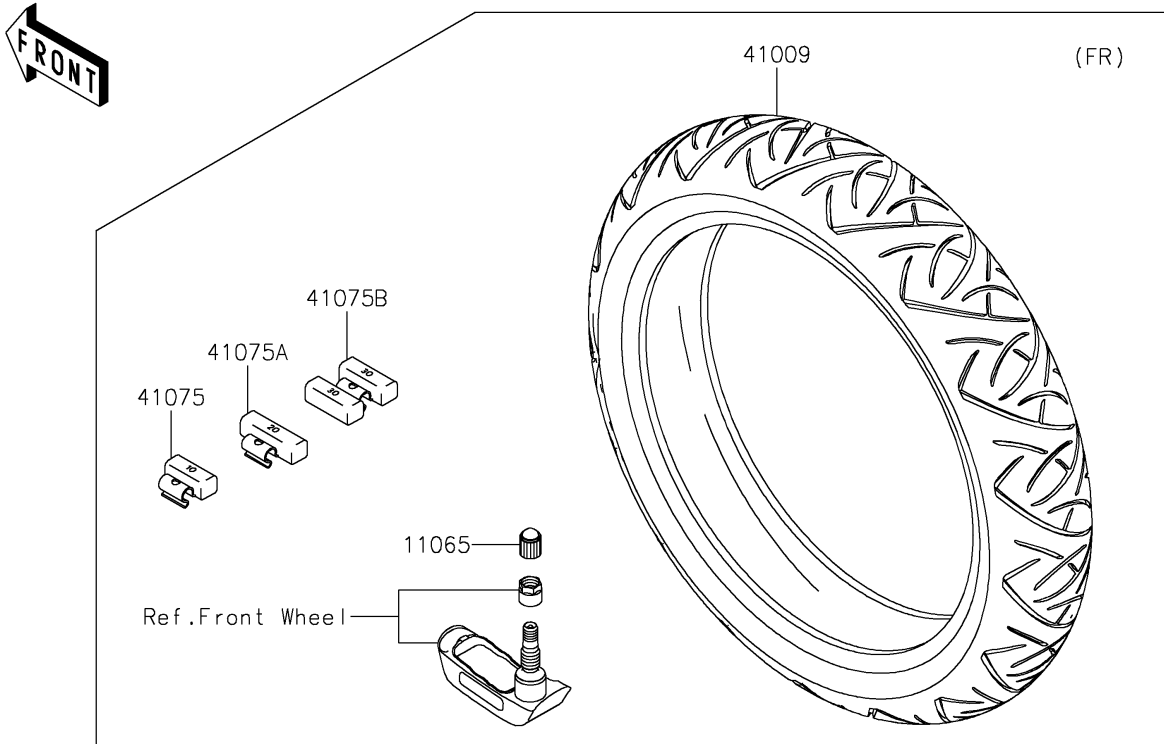

# 2021 CONCOURS®14 ABS PARTS DIAGRAM

Tires

F2210

## 2021 CONCOURS®14 ABS PARTS LIST

### Tires

ITEM NAME	PART NUMBER	QUANTITY
CAP (Ref # 11065)	11065-1112	2
TIRE,FR,120/70ZR17(58W),BT021F (Ref # 41009)	41009-0738	1
TIRE,RR,190/50ZR17(73W),BT021R (Ref # 41009A)	41009-0739	1
BALANCER-WHEEL,10G,SILVER (Ref # 41075)	41075-0007	AR
BALANCER-WHEEL,20G,SILVER (Ref # 41075A)	41075-0008	AR
BALANCER-WHEEL,30G,SILVER (Ref # 41075B)	41075-0017	AR