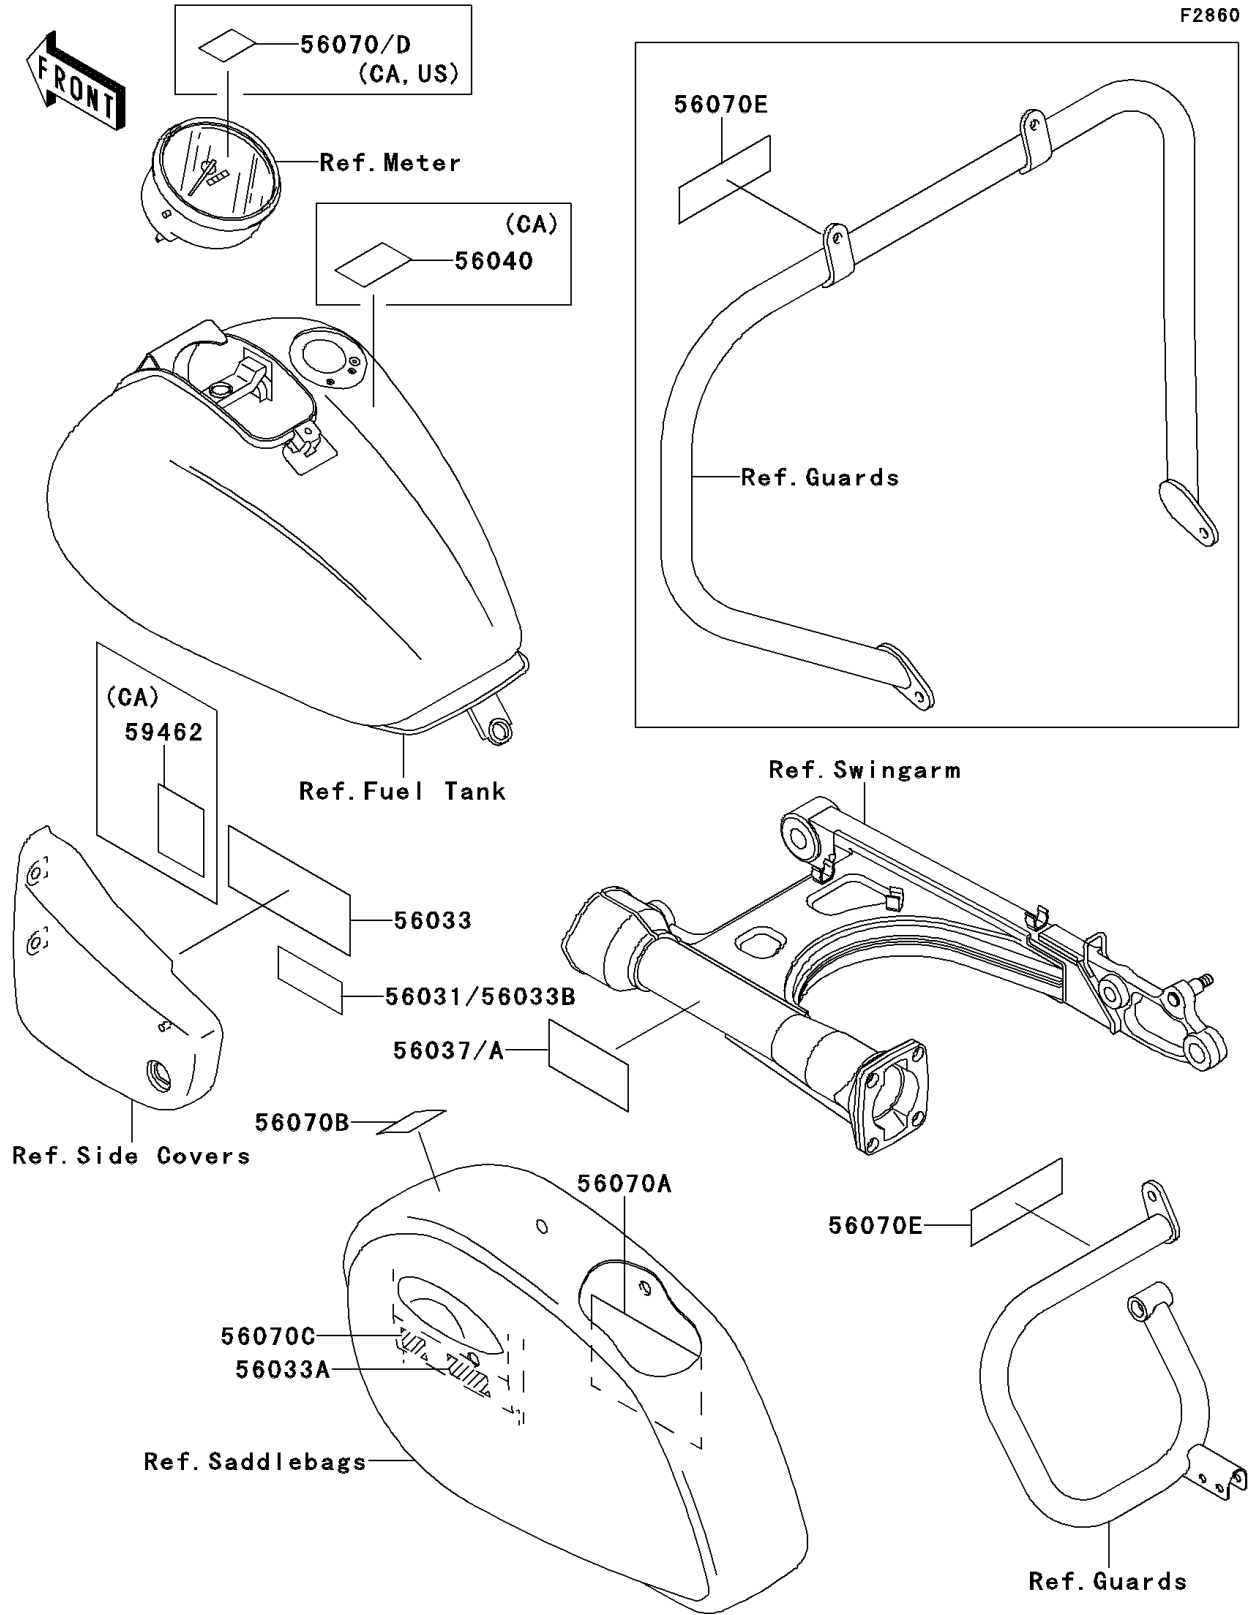

# 1999 Vulcan 1500 Nomad PARTS DIAGRAM

Labels

# 1999 Vulcan 1500 Nomad PARTS LIST

## Labels

ITEM NAME	PART NUMBER	QUANTITY
LABEL-MANUAL,OIL&OIL FILTER (Ref # 56031)	56031-1997	1
LABEL-MANUAL,DAILY SAFETY (Ref # 56033)	56033-1115	1
LABEL-MANUAL,SIDE BAG (Ref # 56033A)	56033-1132	2
LABEL-SPECIFICATION,TIRE&LOAD (Ref # 56037)	56037-1825	1
LABEL-WARNING,SIDE BAG (Ref # 56070A)	56070-1150	2
LABEL-WARNING,SIDE BAG (Ref # 56070B)	56070-1154	2
LABEL-WARNING,SIDE BAG (Ref # 56070C)	56070-1155	2
LABEL-WARNING,EVAPO (Ref # 56040)	56040-1121	1
LABEL-WARNING,BREAK IN CAUTION (Ref # 56070)	56070-1142	1
LABEL-WARNING,SIDE BAG GUARD (Ref # 56070E)	56070-1180	1
LABEL-WARNING,SIDE BAG GUARD (Ref # 56070E)	56070-1180	2
LABEL-CERTIFICATION,EVPO ROUT (Ref # 59462)	59462-1894	1