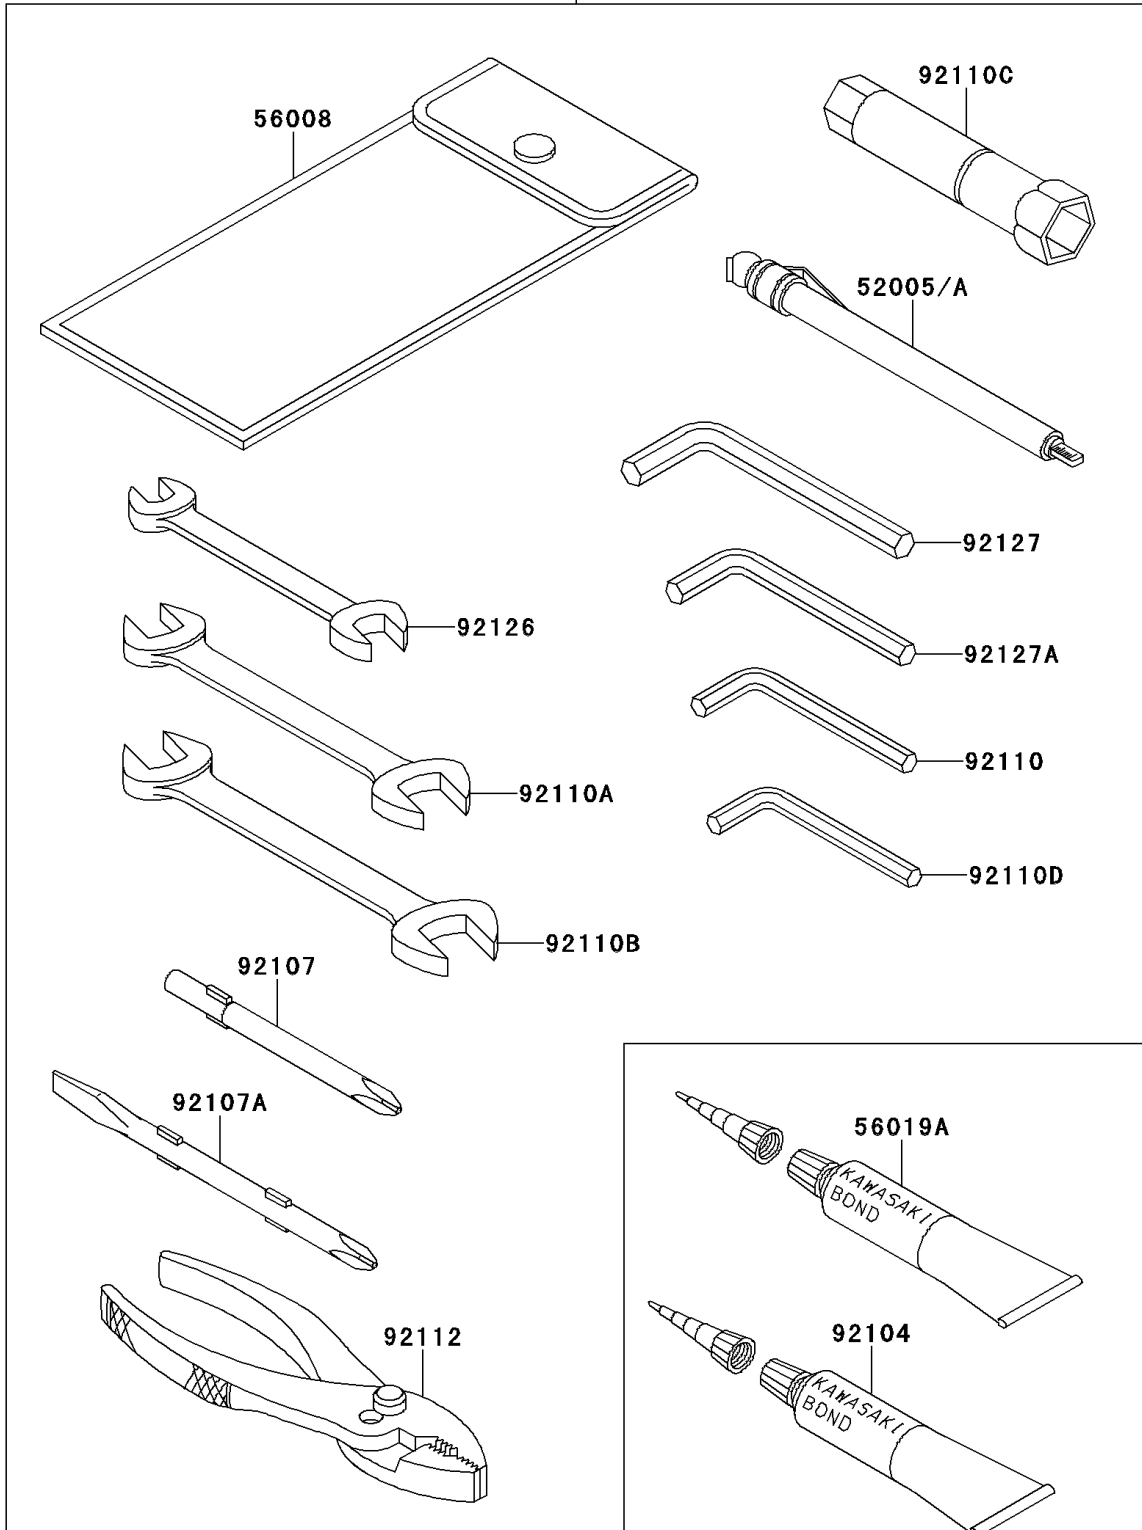

1999 Vulcan 1500 Nomad PARTS DIAGRAM

Owner's Tools

56007/A

F2810

1999 Vulcan 1500 Nomad PARTS LIST

Owner's Tools

| ITEM NAME | PART NUMBER | QUANTITY |
|--|-------------|----------|
| GAUGE,AIR,350KPA/50PSI (Ref # 52005) | 52005-1031 | 1 |
| TOOL-KIT (Ref # 56007) | 56007-1419 | 1 |
| BAG,TOOL (Ref # 56008) | 56008-006 | 1 |
| THREE BOND TB1211,HT/RS,WHITE (Ref # 56019A) | 56019-120 | 1 |
| GASKET-LIQUID,TUBE,100G,BLACK (Ref # 92104) | 92104-1003 | 1 |
| TOOL-DRIVER,#3PHILLIPS (Ref # 92107) | 92107-1002 | 1 |
| TOOL-DRIVER,#2PHILLIPS&SLOT (Ref # 92107A) | 92107-1052 | 1 |
| TOOL-WRENCH,ALLEN,5MM (Ref # 92110) | 92110-1015 | 1 |
| TOOL-WRENCH,OPEN END,10X12 (Ref # 92110A) | 92110-1038 | 1 |
| TOOL-WRENCH,OPEN END,14X17 (Ref # 92110B) | 92110-1045 | 1 |
| TOOL-WRENCH,BOX,18MM (Ref # 92110C) | 92110-1135 | 1 |
| TOOL-WRENCH,ALLEN,4MM (Ref # 92110D) | 92110-3703 | 1 |
| TOOL-PLIERS (Ref # 92112) | 92112-003 | 1 |
| TOOL-WRENCH,OPEN END,8X10 (Ref # 92126) | 92126-001 | 1 |
| TOOL-WRENCH,ALLEN,8MM (Ref # 92127) | 92127-002 | 1 |
| TOOL-WRENCH,ALLEN,6MM (Ref # 92127A) | 92127-003 | 1 |