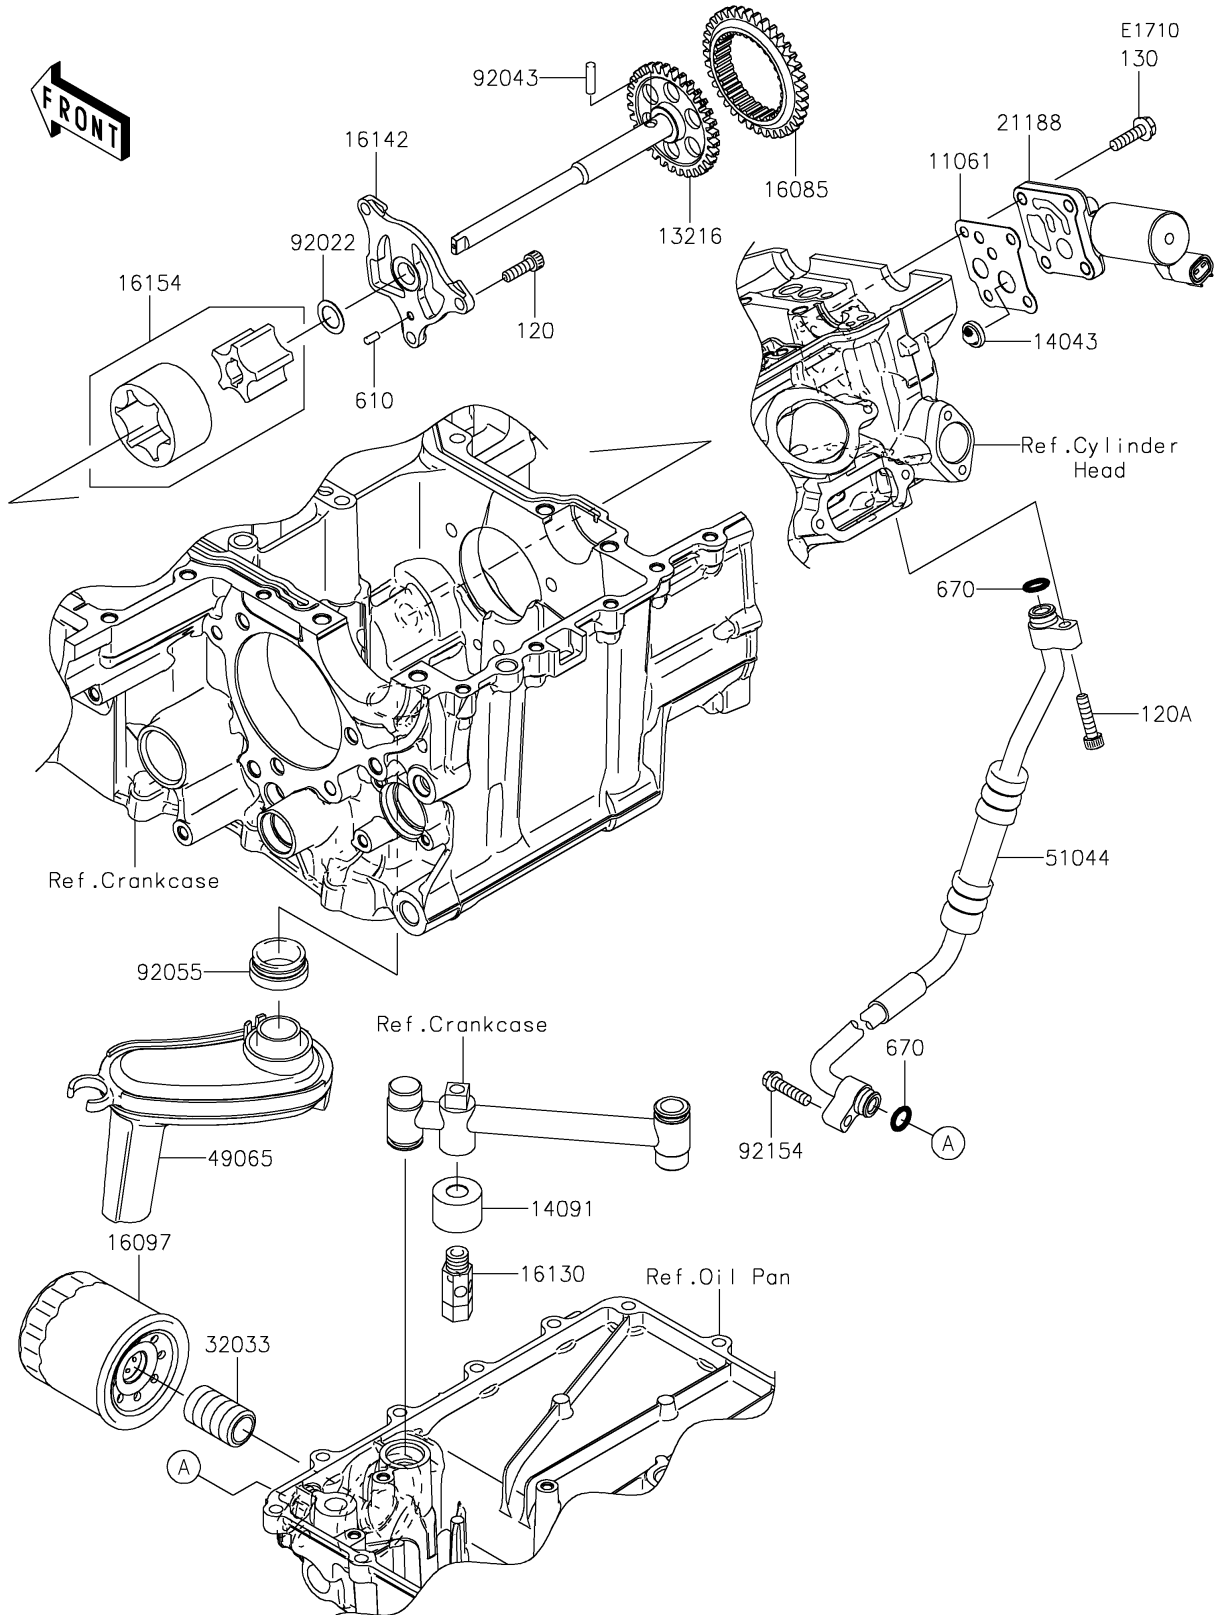

2021 CONCOURS®14 ABS PARTS DIAGRAM

Oil Pump/Oil Filter

2021 CONCOURS®14 ABS PARTS LIST

Oil Pump/Oil Filter

ITEM NAME	PART NUMBER	QUANTITY
GASKET,SOLENOID (Ref # 11061)	11061-0419	1
GEAR-COMP,OIL PUMP (Ref # 13216)	13216-0024	1
FILTER,ELEMENT (Ref # 14043)	14043-0009	1
COVER,VALVE (Ref # 14091)	14091-0497	1
GEAR (Ref # 16085)	16085-0138	1
FILTER-ASSY-OIL (Ref # 16097)	16097-0008	1
VALVE-ASSY-RELIEF (Ref # 16130)	16130-1059	1
COVER-PUMP (Ref # 16142)	16142-0027	1
ROTOR-PUMP (Ref # 16154)	16154-0047	1
SOLENOID,VVT (Ref # 21188)	21188-0006	1
PIPE,OIL FILTER (Ref # 32033)	32033-1535	1
FILTER-OIL (Ref # 49065)	49065-0014	1
TUBE-ASSY,EG OIL (Ref # 51044)	51044-0049	1
WASHER,13.2X20X0.5 (Ref # 92022)	92022-1224	1
PIN,17.9X5.0 (Ref # 92043)	92043-1444	1
RING-O,OIL FILTER (Ref # 92055)	92055-1503	1
BOLT,FLANGED,6X25 (Ref # 92154)	92154-1849	1
BOLT-SOCKET,6X20 (Ref # 120)	120CA0620	3
BOLT-SOCKET,6X25 (Ref # 120A)	120CA0625	1
BOLT-FLANGED,6X22 (Ref # 130)	130BA0622	4
ROLLER,4X8 (Ref # 610)	610A0408	1
O RING,11MM (Ref # 670)	670D2011	2