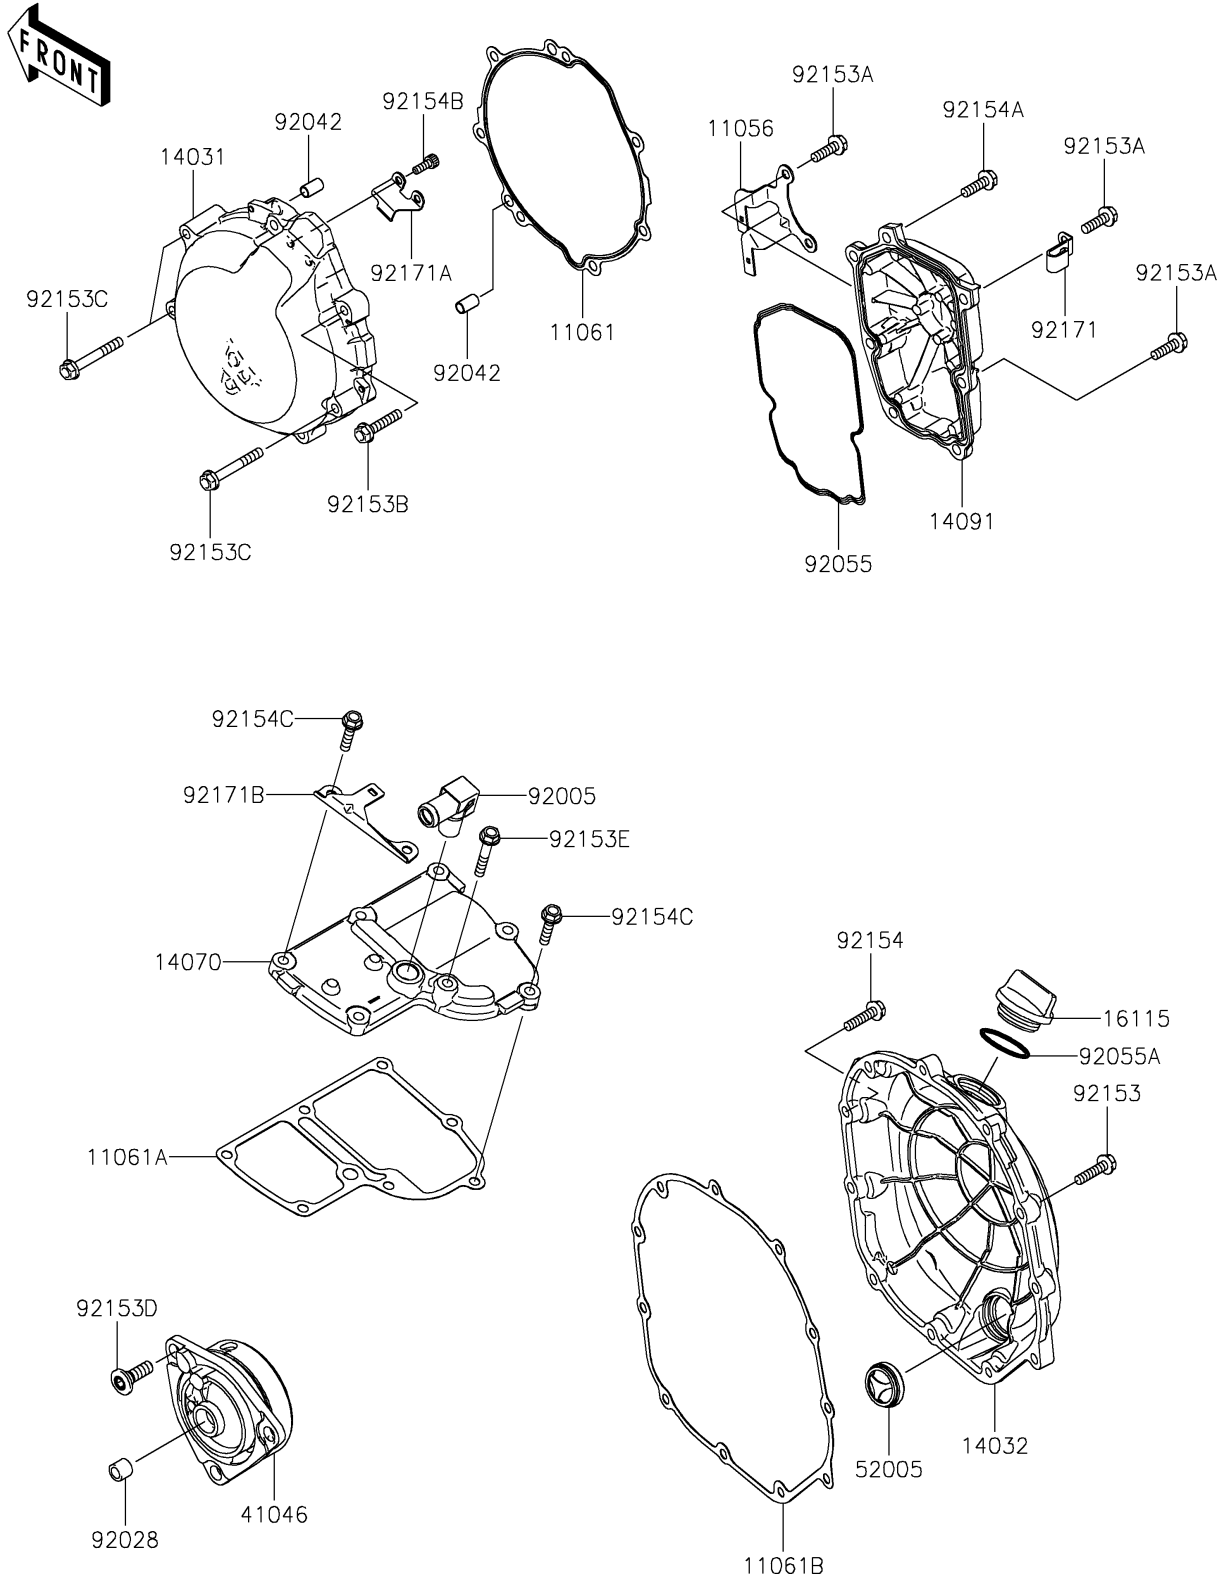

# 2021 CONCOURS®14 ABS PARTS DIAGRAM

Engine Cover(s)

E1431

## 2021 CONCOURS®14 ABS PARTS LIST

### Engine Cover(s)

ITEM NAME	PART NUMBER	QUANTITY
BRACKET,OXYGEN SENSOR (Ref # 11056)	11056-4356	1
GASKET,GENERATOR COVER (Ref # 11061)	11061-0197	1
GASKET,BREATHER BODY (Ref # 11061A)	11061-0808	1
GASKET,CLUTCH COVER (Ref # 11061B)	11061-0810	1
COVER-GENERATOR (Ref # 14031)	14031-0083	1
COVER-CLUTCH (Ref # 14032)	14032-0570	1
BODY-BREATHER (Ref # 14070)	14070-0061	1
COVER,PULSER (Ref # 14091)	14091-0896	1
CAP-OIL FILLER (Ref # 16115)	16115-1009	1
HOUSING-BEARING (Ref # 41046)	41046-0575	1
GAUGE (Ref # 52005)	52005-0024	1
FITTING (Ref # 92005)	92005-0044	1
BUSHING,8X12X10 (Ref # 92028)	92028-1750	1
PIN,DOWEL,6.3X8X14 (Ref # 92042)	92042-007	2
RING-O,PULSER COVER (Ref # 92055)	92055-0086	1
RING-O,31.5X2.6 (Ref # 92055A)	92055-049	1
BOLT,FLANGED,6X25 (Ref # 92153)	92153-1569	10
BOLT,FLANGED,6X20 (Ref # 92153A)	92153-1572	6
BOLT,FLANGED,6X30 (Ref # 92153B)	92153-1574	4
BOLT,FLANGED,6X45 (Ref # 92153C)	92153-1575	3
BOLT,SOCKET,8X25 (Ref # 92153D)	92153-1578	3
BOLT,FLANGED,6X35 (Ref # 92153E)	92153-1579	1
BOLT,FLANGED,6X25 (Ref # 92154)	92154-1358	1
BOLT,FLANGED,6X20 (Ref # 92154A)	92154-1359	1
BOLT,SOCKET,5X14 (Ref # 92154B)	92154-1841	2
BOLT,6X25 (Ref # 92154C)	92154-1847	6
CLAMP (Ref # 92171)	92171-0761	1
CLAMP (Ref # 92171A)	92171-0768	1
CLAMP (Ref # 92171B)	92171-0769	1