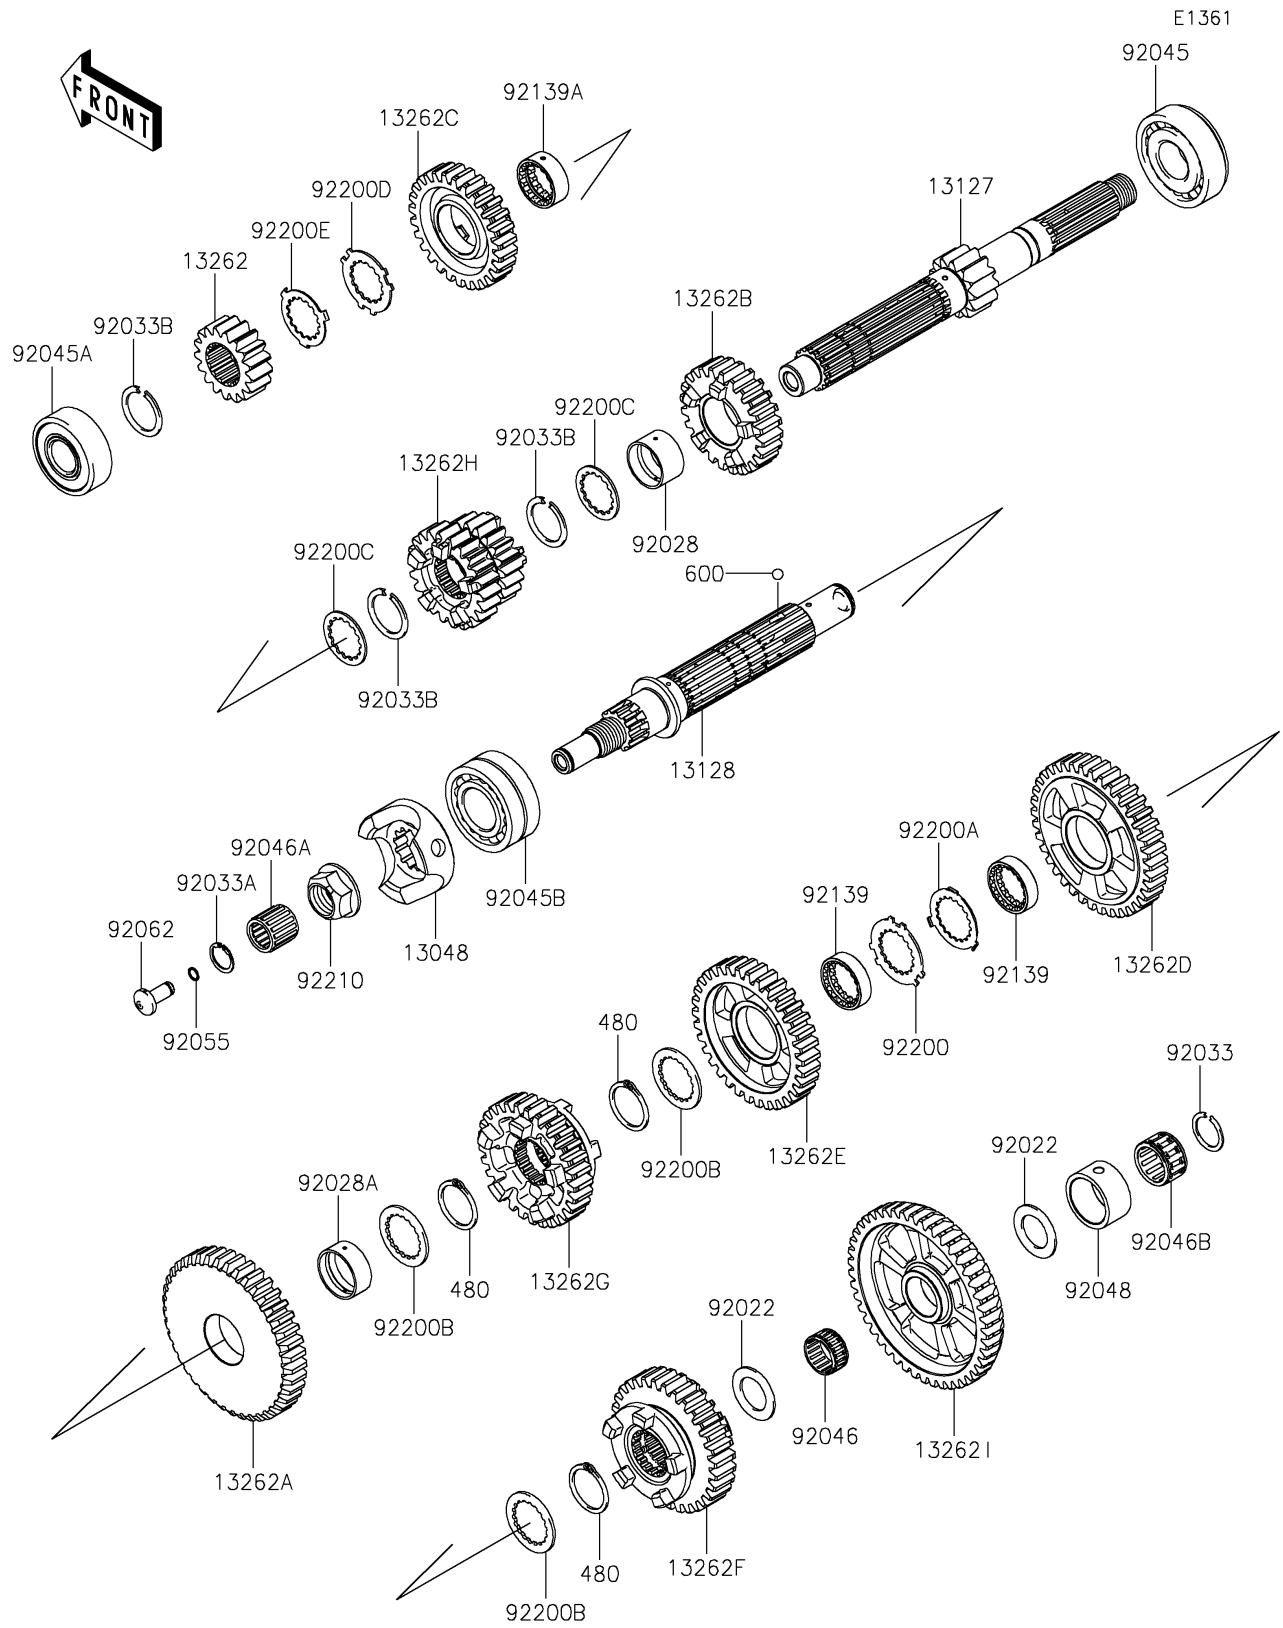

2021 CONCOURS®14 ABS PARTS DIAGRAM

Transmission

2021 CONCOURS®14 ABS PARTS LIST

Transmission

ITEM NAME	PART NUMBER	QUANTITY
CAM-DAMPER (Ref # 13048)	13048-0014	1
SHAFT-TRANSMISSION INPUT (Ref # 13127)	13127-0665	1
SHAFT-TRANSMISSION OUTPUT (Ref # 13128)	13128-0034	1
GEAR,INPUT 2ND,17T (Ref # 13262)	13262-0399	1
GEAR,OUTPUT 2ND,41T (Ref # 13262A)	13262-0404	1
GEAR,INPUT 5TH,24T (Ref # 13262B)	13262-0747	1
GEAR,INPUT 6TH,27T (Ref # 13262C)	13262-0748	1
GEAR,OUTPUT 3RD,38T (Ref # 13262D)	13262-0749	1
GEAR,OUTPUT 4TH,34T (Ref # 13262E)	13262-0750	1
GEAR,OUTPUT 5TH,31T (Ref # 13262F)	13262-0751	1
GEAR,OUTPUT 6TH,29T (Ref # 13262G)	13262-0752	1
GEAR,INPUT 3RD&4TH,20T&22T (Ref # 13262H)	13262-0793	1
GEAR,OUTPUT LOW,46T (Ref # 13262I)	13262-1180	1
WASHER,22.3X35X1.6 (Ref # 92022)	92022-212	2
BUSHING (Ref # 92028)	92028-1935	1
BUSHING (Ref # 92028A)	92028-1937	1
RING-SNAP,20X25.5X1.2 (Ref # 92033)	92033-025	1
RING-SNAP (Ref # 92033A)	92033-032	1
RING-SNAP,T=1.5 (Ref # 92033B)	92033-1249	3
BEARING-BALL,830045-5SH2 (Ref # 92045)	92045-0047	1
BEARING-BALL,DG2152RDDSH2 (Ref # 92045A)	92045-0048	1
BEARING-BALL (Ref # 92045B)	92045-0116	1
BEARING-NEEDLE,K22X26X13 (Ref # 92046)	92046-0018	1
BEARING-NEEDLE,FWF-162222 (Ref # 92046A)	92046-1260	1
BEARING-NEEDLE,K22X30X16.8X2 (Ref # 92046B)	92046-1268	1
RACE (Ref # 92048)	92048-0004	1
RING-O,6.5X1.0 (Ref # 92055)	92055-0171	1
NOZZLE (Ref # 92062)	92062-0018	1
BUSHING (Ref # 92139)	92139-0255	2

2021 CONCOURS®14 ABS PARTS LIST

Transmission

ITEM NAME	PART NUMBER	QUANTITY
BUSHING,INPUT 6TH,GEAR (Ref # 92139A)	92139-0256	1
WASHER,27.5X43X1.5 (Ref # 92200)	92200-0255	1
WASHER,27.5X39.7X1.0 (Ref # 92200A)	92200-0256	1
WASHER,TOOTHED,28X40X2 (Ref # 92200B)	92200-1277	3
WASHER,25.5X35.5X1.5 (Ref # 92200C)	92200-1340	2
WASHER,25.8X40.5X1.5 (Ref # 92200D)	92200-1522	1
WASHER,25.2X37.0X1.0 (Ref # 92200E)	92200-1523	1
NUT,20MM (Ref # 92210)	92210-0365	1
CIRCLIP (Ref # 480)	480J2900	3
BALL-STEEL,5/32 (Ref # 600)	600A0500	3