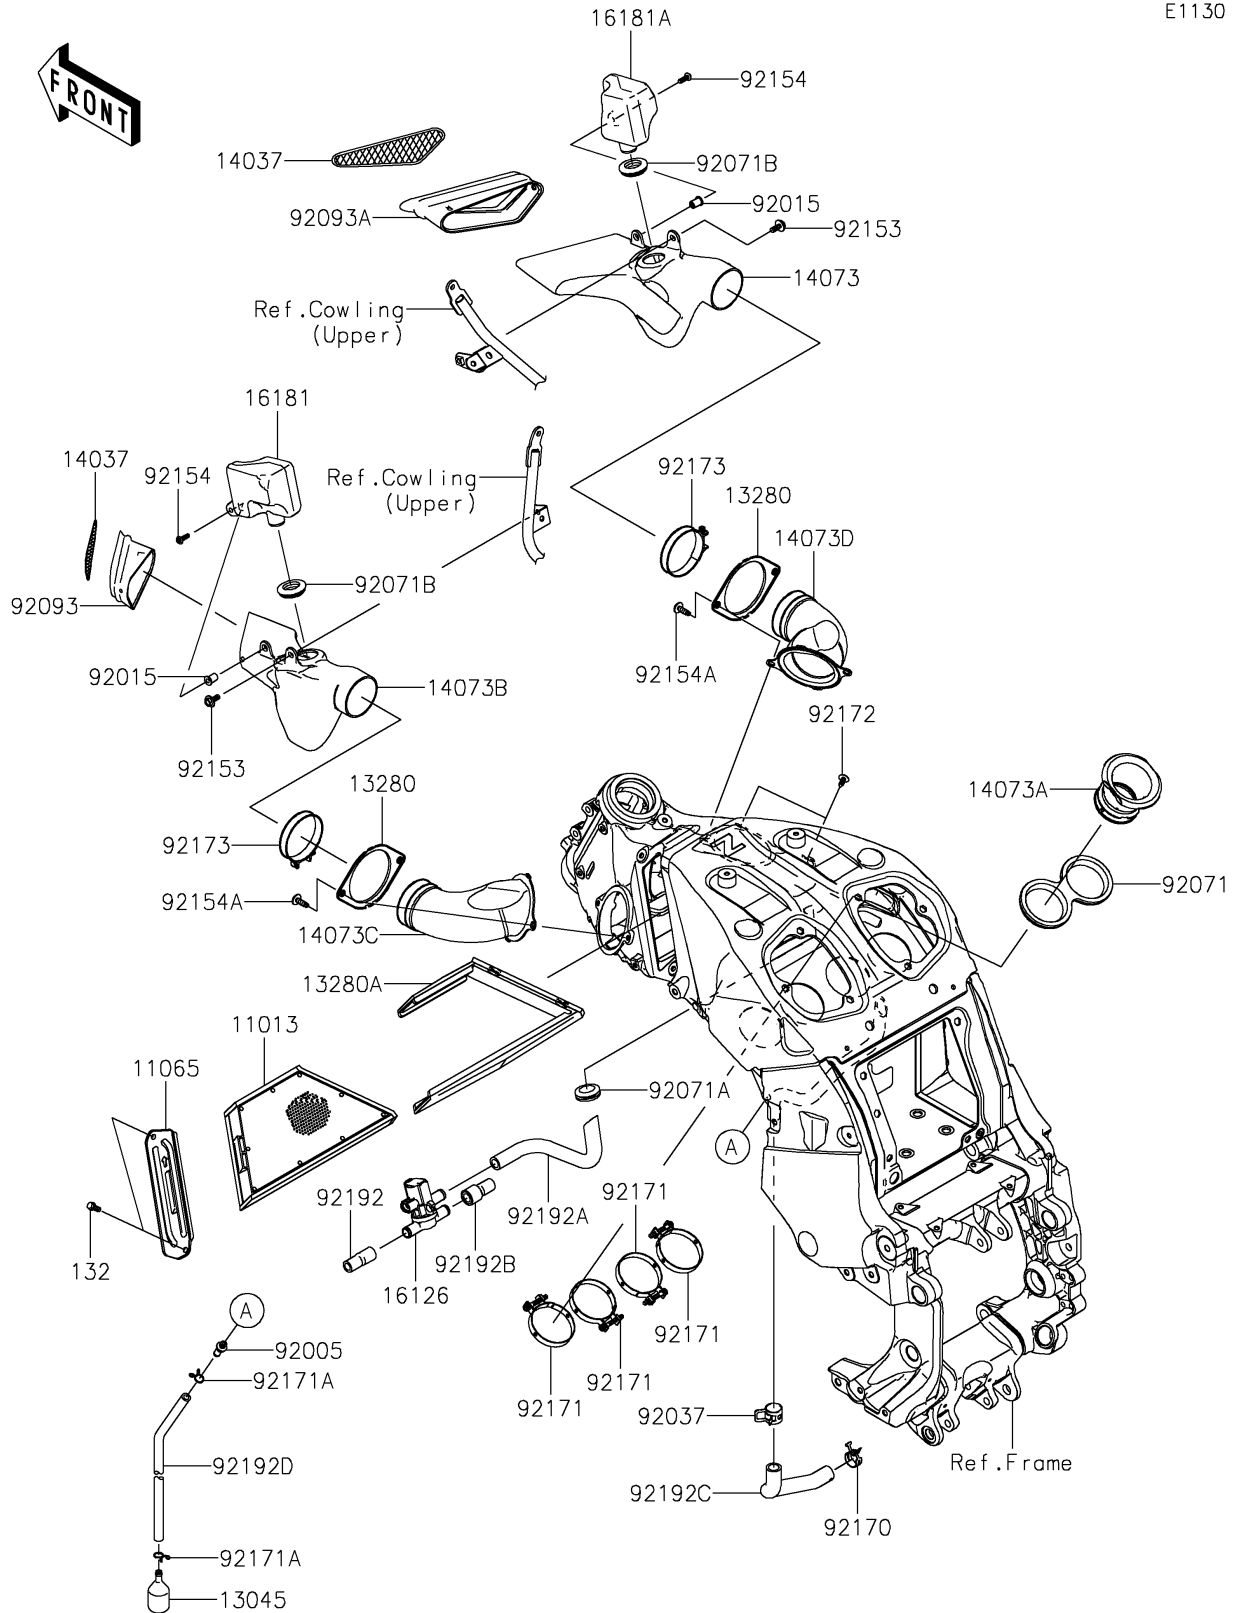

# 2021 CONCOURS®14 ABS PARTS DIAGRAM

Air Cleaner

E1130

### Air Cleaner

ITEM NAME	PART NUMBER	QUANTITY
ELEMENT-AIR FILTER (Ref # 11013)	11013-0014	1
CAP (Ref # 11065)	11065-0367	1
RECEIVER-OIL (Ref # 13045)	13045-1057	1
HOLDER (Ref # 13280)	13280-0154	2
HOLDER,ELEMENT (Ref # 13280A)	13280-0165	1
SCREEN (Ref # 14037)	14037-0060	2
DUCT,RAM,RH (Ref # 14073)	14073-0145	1
DUCT,FUNNEL (Ref # 14073A)	14073-0168	4
DUCT,RAM,LH (Ref # 14073B)	14073-0289	1
DUCT,RAM FRAME,LH (Ref # 14073C)	14073-0844	1
DUCT,RAM FRAME,RH (Ref # 14073D)	14073-0845	1
VALVE,AIR SWITCHING (Ref # 16126)	16126-0745	1
TANK-RESONATOR,LH (Ref # 16181)	16181-0008	1
TANK-RESONATOR,RH (Ref # 16181A)	16181-0009	1
FITTING (Ref # 92005)	92005-0055	1
NUT,WELL,5MM (Ref # 92015)	92015-1757	2
CLAMP,HOSE CLIP (Ref # 92037)	92037-1460	1
GROMMET (Ref # 92071)	92071-0023	2
GROMMET,AIR FILTER (Ref # 92071A)	92071-1042	1
GROMMET (Ref # 92071B)	92071-1259	2
SEAL,DUCT,LH (Ref # 92093)	92093-0069	1
SEAL,DUCT,RH (Ref # 92093A)	92093-0077	1
BOLT,UPSET-WP,6X16 (Ref # 92153)	92153-1587	2
BOLT,SOCKET,5X16 (Ref # 92154)	92154-0209	2
BOLT,SOCKET,6X20 (Ref # 92154A)	92154-1833	4
CLAMP (Ref # 92170)	92170-1060	1
CLAMP (Ref # 92171)	92171-0677	4
CLAMP (Ref # 92171A)	92171-0721	2
SCREW,6X16 (Ref # 92172)	92172-0284	2

## 2021 CONCOURS®14 ABS PARTS LIST

### Air Cleaner

ITEM NAME	PART NUMBER	QUANTITY
CLAMP,65MM (Ref # 92173)	92173-0080	2
TUBE,REED VALVE-ASV (Ref # 92192)	92192-0376	1
TUBE,ASV-FRAME (Ref # 92192A)	92192-0399	1
TUBE,ASV CAP (Ref # 92192B)	92192-0408	1
TUBE,BREATHER (Ref # 92192C)	92192-0701	1
TUBE,7X12X250 (Ref # 92192D)	92192-0863	1
BOLT-FLANGED-SMALL,6X14 (Ref # 132)	132BA0614	2