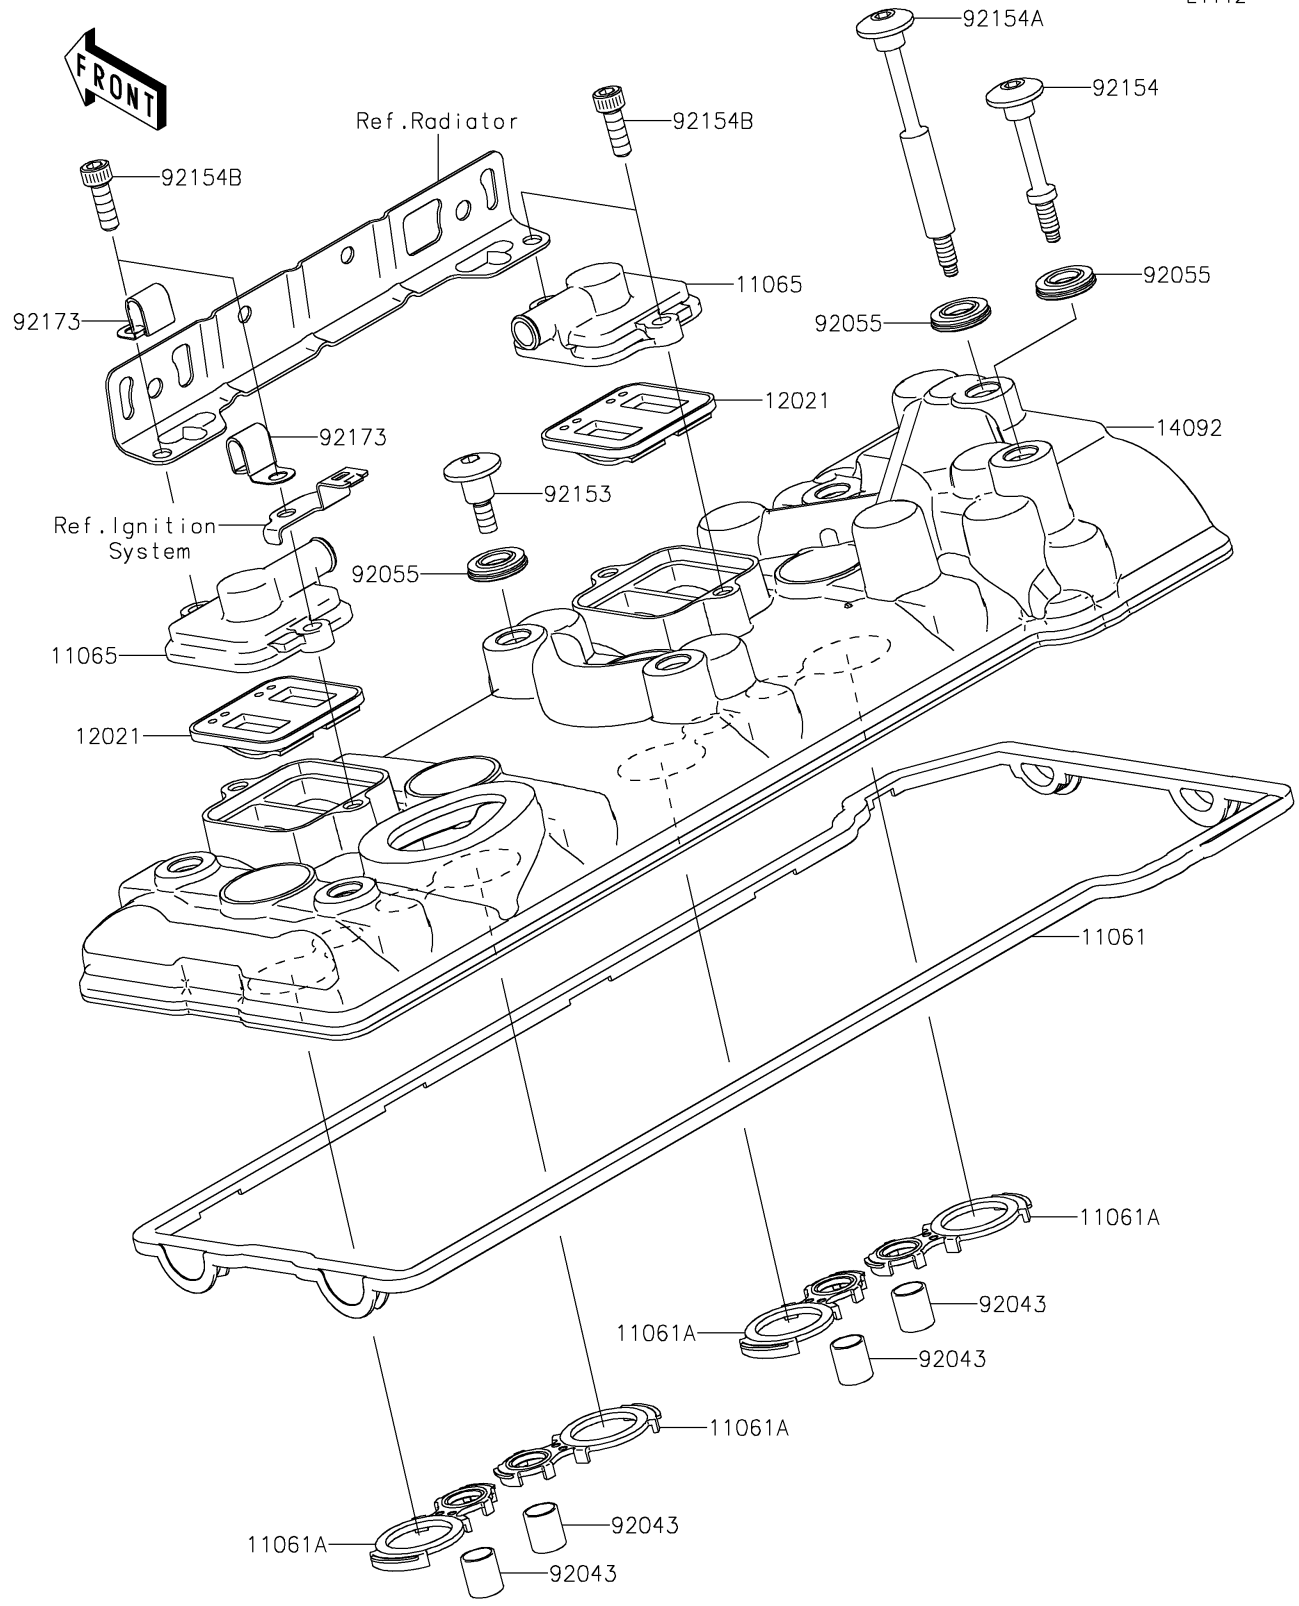

2021 CONCOURS®14 ABS PARTS DIAGRAM

Cylinder Head Cover

E1112

2021 CONCOURS®14 ABS PARTS LIST

Cylinder Head Cover

ITEM NAME	PART NUMBER	QUANTITY
GASKET,HEAD COVER (Ref # 11061)	11061-0263	1
GASKET,HEAD HOLE (Ref # 11061A)	11061-0977	4
CAP (Ref # 11065)	11065-1247	2
VALVE-ASSY-REED (Ref # 12021)	12021-1130	2
COVER,HEAD (Ref # 14092)	14092-0096	1
PIN,10.1X12X14 (Ref # 92043)	92043-4009	4
RING-O (Ref # 92055)	92055-0187	7
BOLT,SOCKET,6X22.5 (Ref # 92153)	92153-1779	5
BOLT,SOCKET,6X54.8 (Ref # 92154)	92154-0123	1
BOLT,SOCKET,6X94 (Ref # 92154A)	92154-0124	1
BOLT,SOCKET,6X18 (Ref # 92154B)	92154-1832	4
CLAMP (Ref # 92173)	92173-0082	2