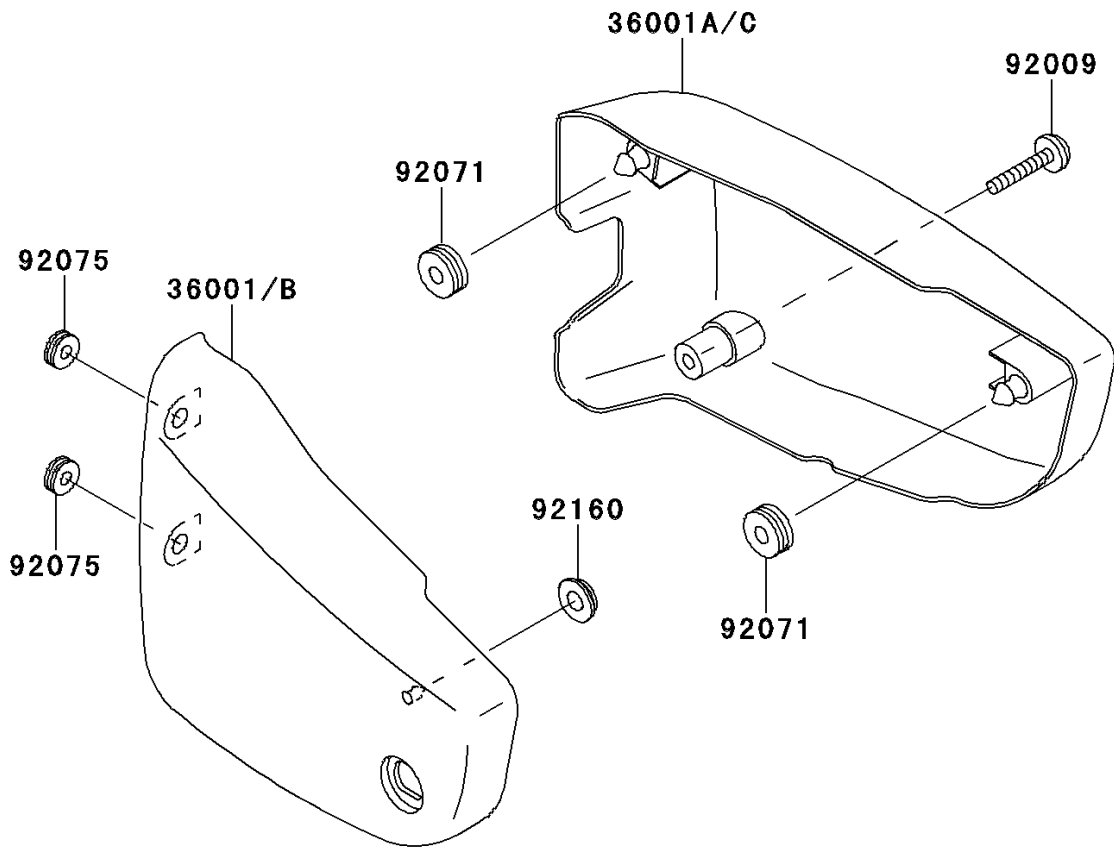

2001 Vulcan 1500 Nomad PARTS DIAGRAM

Side Covers

F2611

WOD

2001 Vulcan 1500 Nomad PARTS LIST

Side Covers

ITEM NAME	PART NUMBER	QUANTITY
COVER-SIDE,LH,EBONY (Ref # 36001B)	36001-1645-H8	1
COVER-SIDE,RH,EBONY (Ref # 36001C)	36001-1646-H8	1
SCREW,6X35 (Ref # 92009)	92009-1874	1
GROMMET (Ref # 92071)	92071-1131	2
DAMPER (Ref # 92075)	92075-1629	2
DAMPER (Ref # 92160)	92160-1944	1