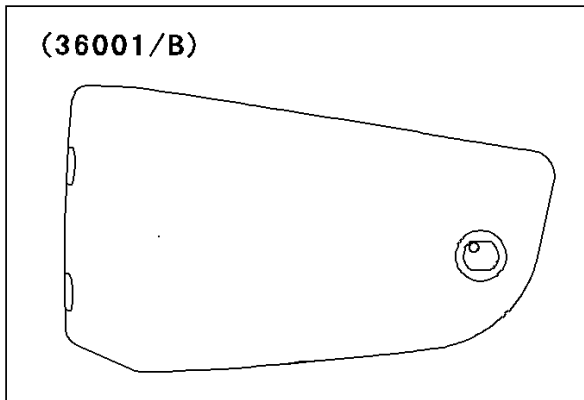

2001 Vulcan 1500 Nomad PARTS DIAGRAM

Side Covers

F2611

WOD

2001 Vulcan 1500 Nomad PARTS LIST

Side Covers

ITEM NAME	PART NUMBER	QUANTITY
COVER-SIDE,LH,EBONY (Ref # 36001B)	36001-1645-H8	1
COVER-SIDE,RH,EBONY (Ref # 36001C)	36001-1646-H8	1
SCREW,6X35 (Ref # 92009)	92009-1874	1
GROMMET (Ref # 92071)	92071-1131	2
DAMPER (Ref # 92075)	92075-1629	2
DAMPER (Ref # 92160)	92160-1944	1