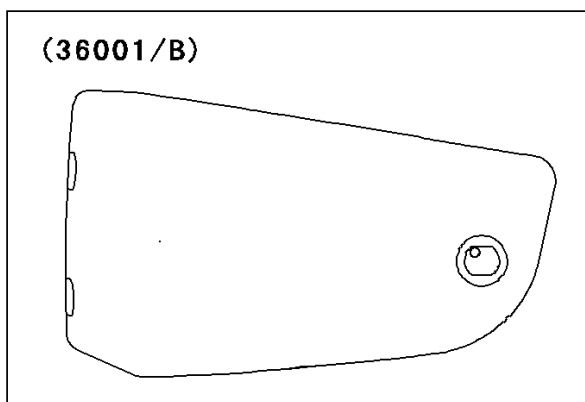

## 2000 Vulcan 1500 Nomad PARTS DIAGRAM

Side Covers

F2611

WOD

## 2000 Vulcan 1500 Nomad PARTS LIST

Side Covers

ITEM NAME	PART NUMBER	QUANTITY
COVER-SIDE,LH,EBONY (Ref # 36001)	36001-1561-H8	1
COVER-SIDE,RH,EBONY (Ref # 36001A)	36001-1562-H8	1
SCREW,6X35 (Ref # 92009)	92009-1874	1
GROMMET (Ref # 92071)	92071-1131	1
DAMPER (Ref # 92075)	92075-1629	1
DAMPER (Ref # 92160)	92160-1944	1