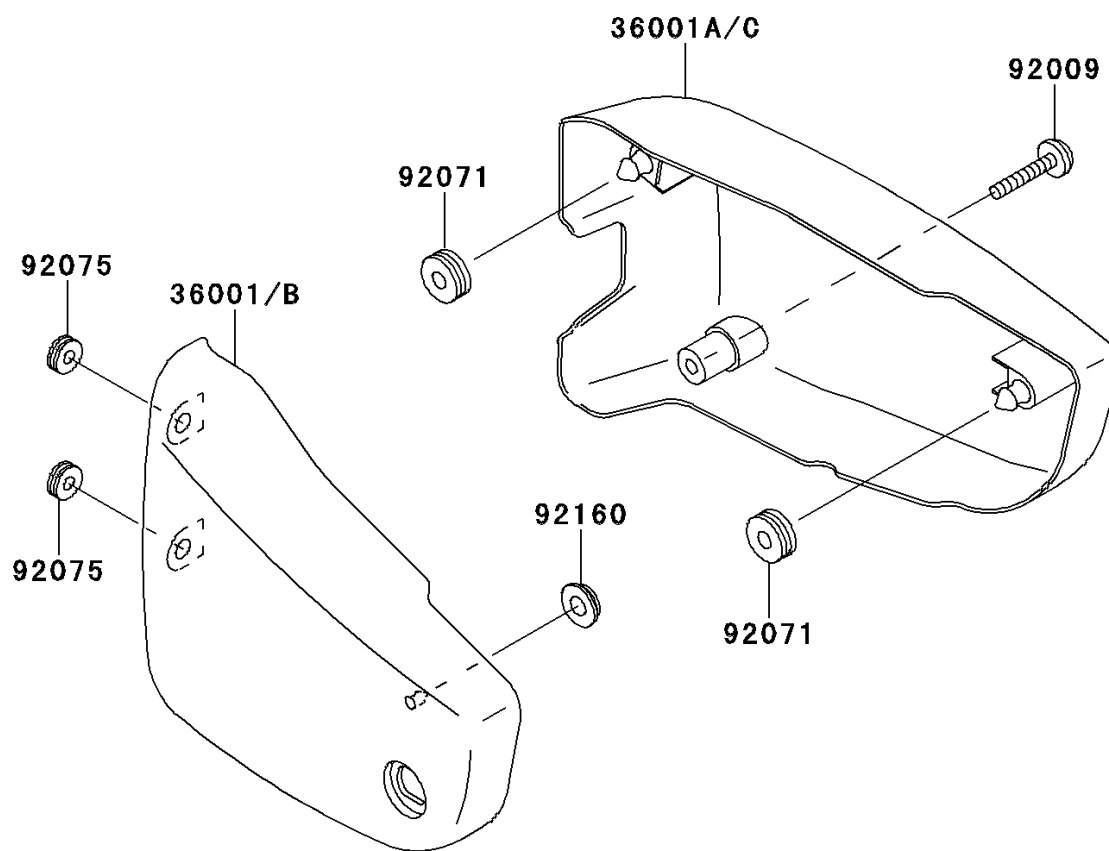

## 2000 Vulcan 1500 Nomad PARTS DIAGRAM

Side Covers

F2611

WOD

## 2000 Vulcan 1500 Nomad PARTS LIST

Side Covers

ITEM NAME	PART NUMBER	QUANTITY
COVER-SIDE,LH,EBONY (Ref # 36001)	36001-1561-H8	1
COVER-SIDE,RH,EBONY (Ref # 36001A)	36001-1562-H8	1
SCREW,6X35 (Ref # 92009)	92009-1874	1
GROMMET (Ref # 92071)	92071-1131	1
DAMPER (Ref # 92075)	92075-1629	1
DAMPER (Ref # 92160)	92160-1944	1