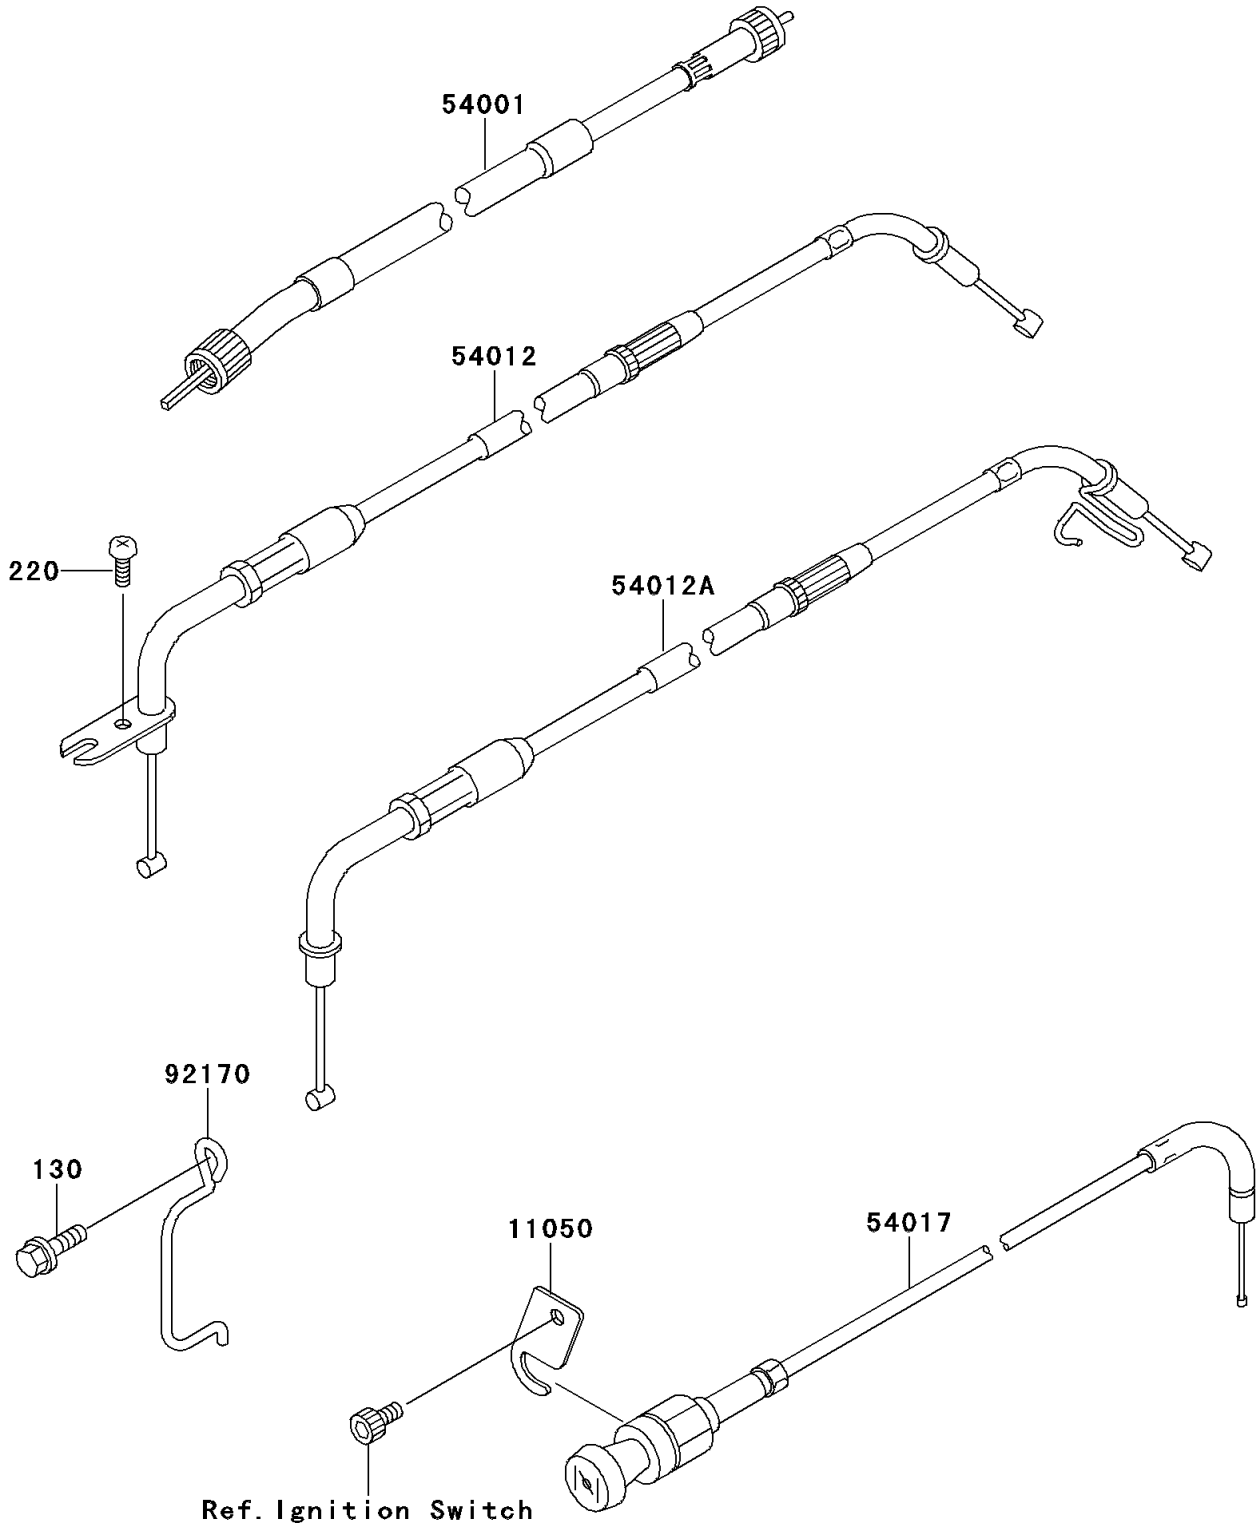

# 1999 Vulcan 1500 Nomad PARTS DIAGRAM

Cables

F2540

# 1999 Vulcan 1500 Nomad PARTS LIST

## Cables

ITEM NAME	PART NUMBER	QUANTITY
BOLT-FLANGED,6X14,BLACK (Ref # 130)	130J0614	1
SCREW-PAN-CROS (Ref # 220)	220C0514	1
BRACKET,STARTER CABLE (Ref # 11050)	11050-1699	1
CABLE-SPEEDMETER (Ref # 54001)	54001-1236	1
CABLE-THROTTLE,OPENING (Ref # 54012)	54012-1571	1
CABLE-THROTTLE,CLOSING (Ref # 54012A)	54012-1572	1
CABLE-STARTER (Ref # 54017)	54017-1197	1
CLAMP,CABLE (Ref # 92170)	92170-1867	1