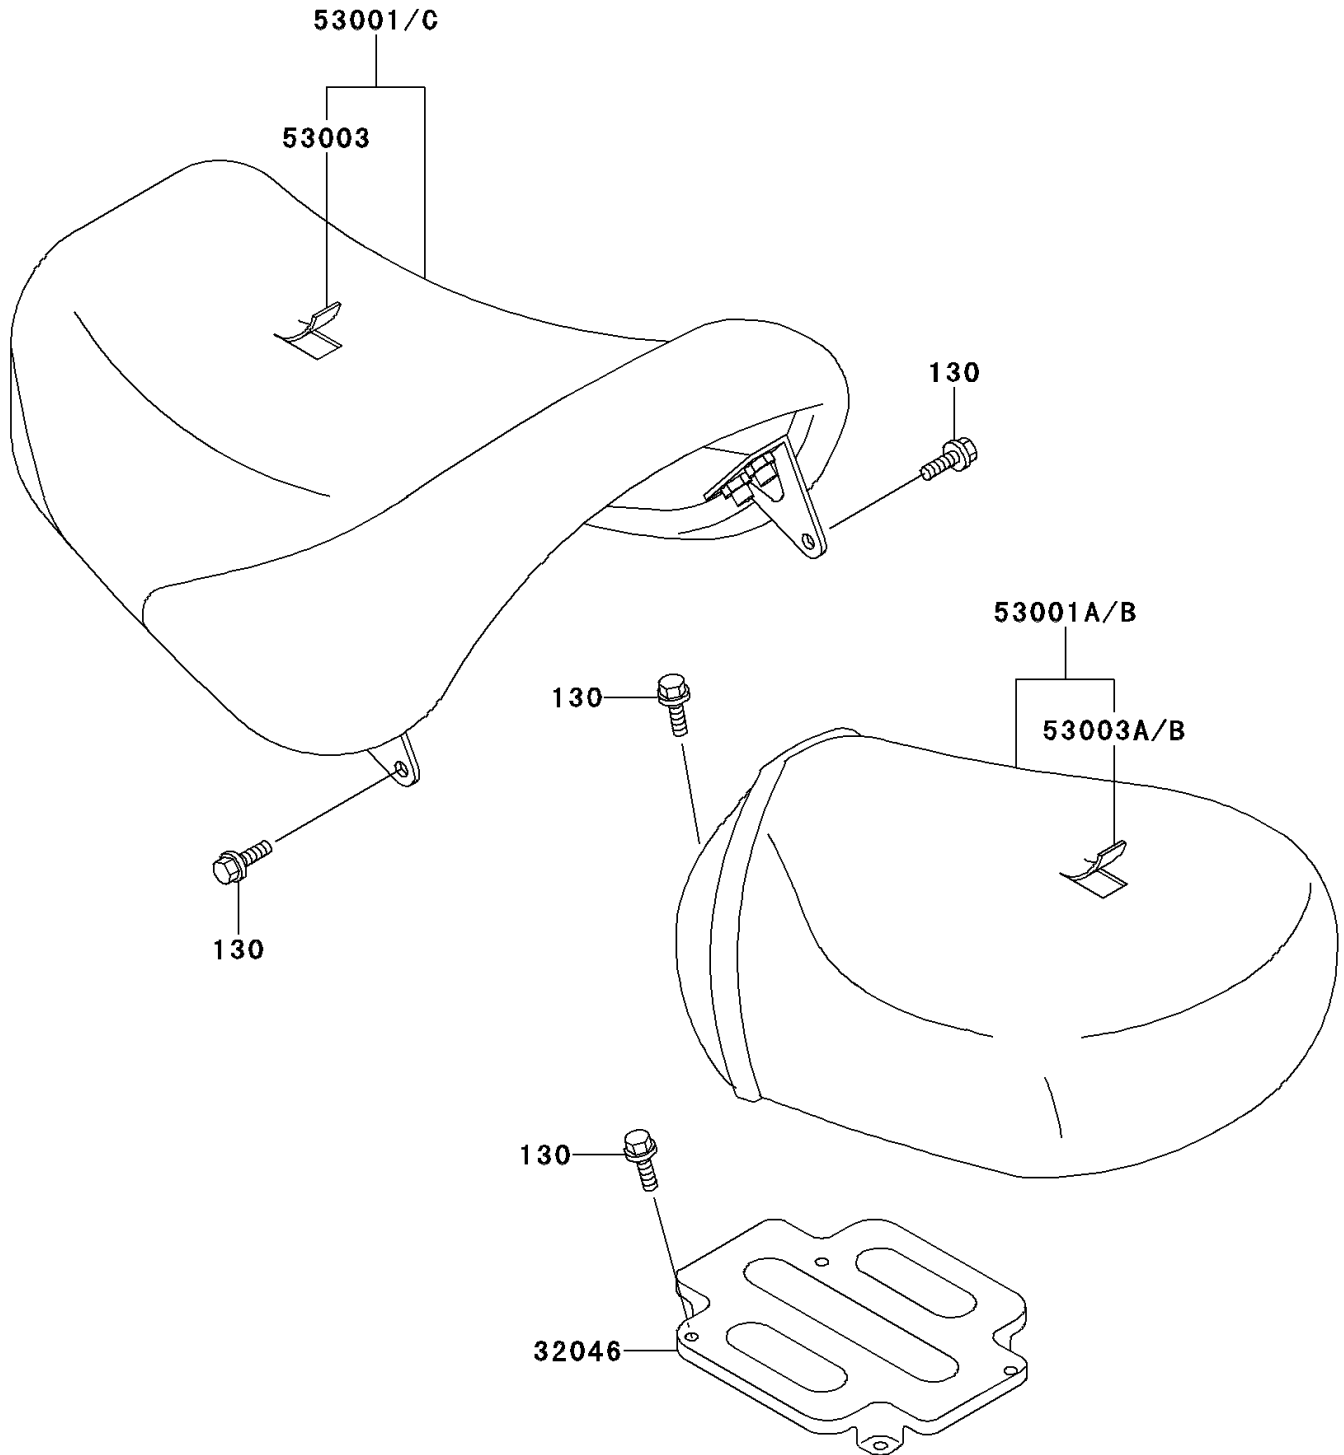

1999 Vulcan 1500 Nomad PARTS DIAGRAM

Seat

F2510

1999 Vulcan 1500 Nomad PARTS LIST

Seat

ITEM NAME	PART NUMBER	QUANTITY
BOLT-FLANGED,6X14,BLACK (Ref # 130)	130J0614	7
BRACKET-SEAT,RR (Ref # 32046)	32046-1458	1
SEAT-ASSY,FR,BLACK (Ref # 53001)	53001-1868-MA	1
SEAT-ASSY,RR,W/BAND,BLACK (Ref # 53001A)	53001-1869-MA	1
LEATHER,FORNT SEAT,BLACK (Ref # 53003)	53003-1410-MA	1
LEATHER,REAR SEAT,BLACK (Ref # 53003A)	53003-1413-MA	1