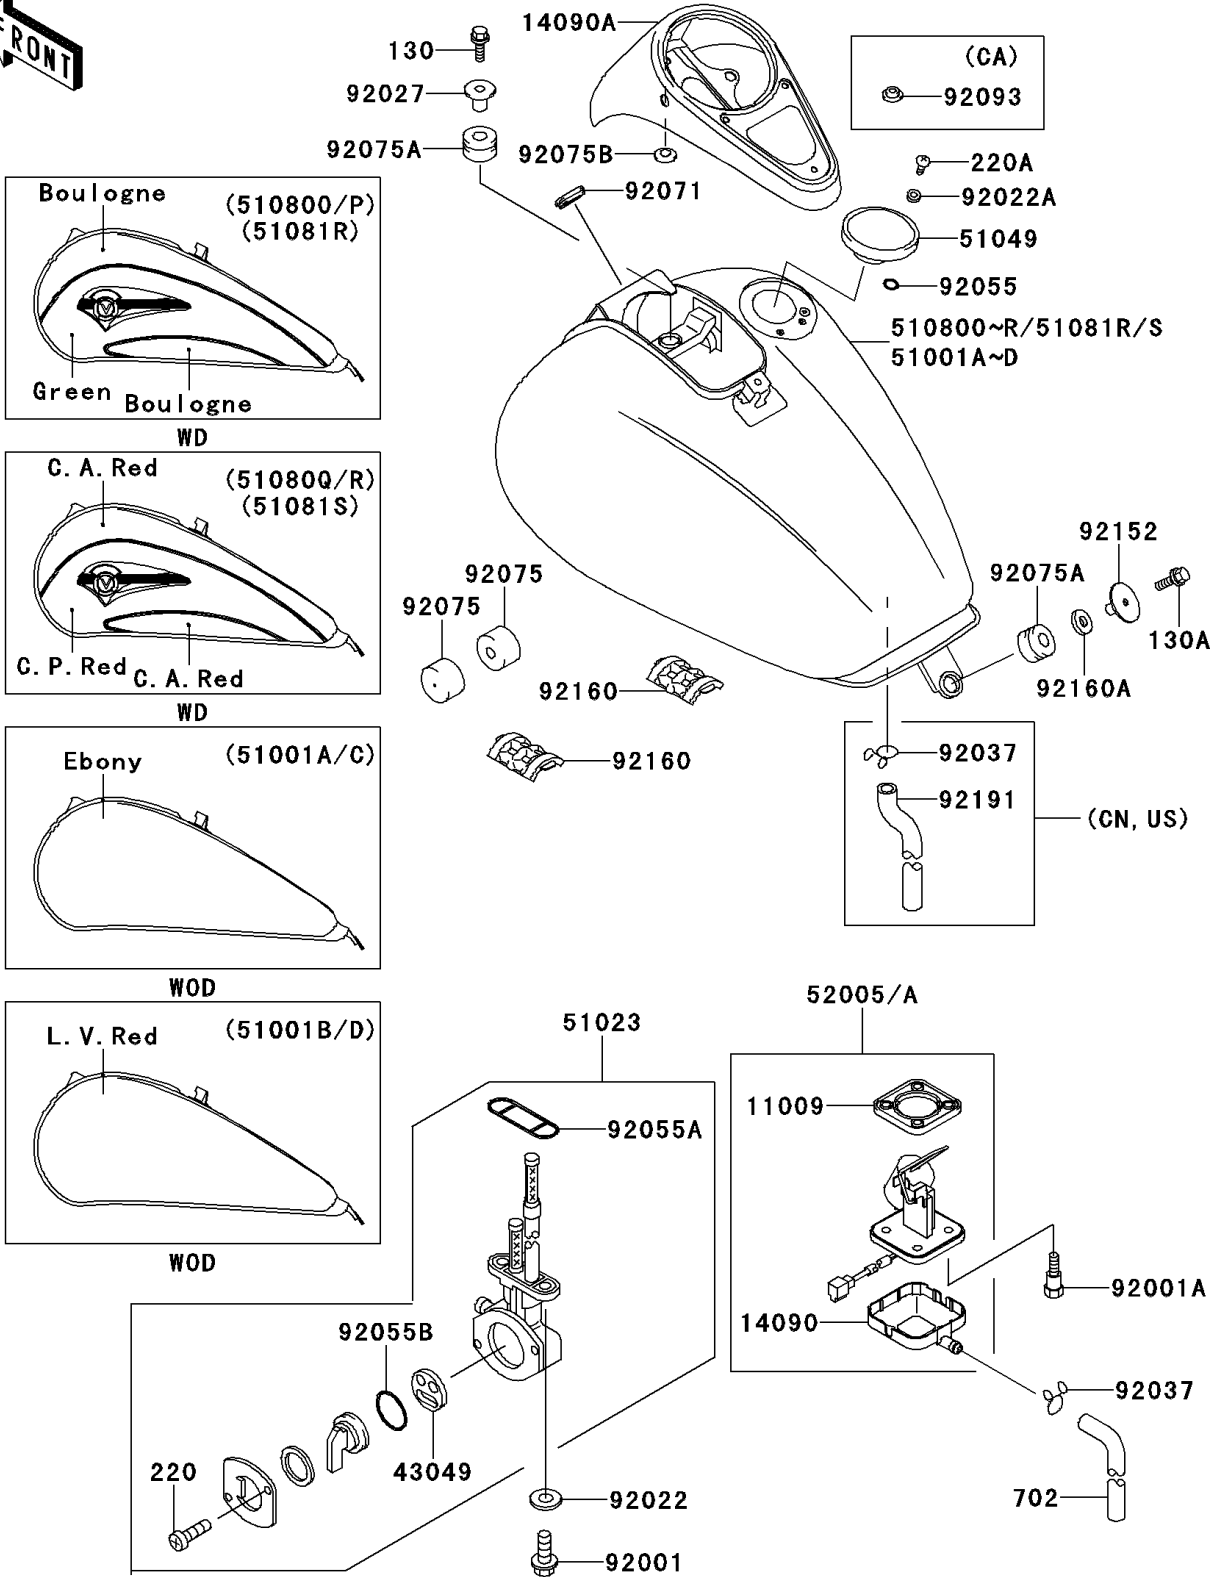

1999 Vulcan 1500 Nomad PARTS DIAGRAM

Fuel Tank(4/4)

F2410

1999 Vulcan 1500 Nomad PARTS LIST

Fuel Tank(4/4)

ITEM NAME	PART NUMBER	QUANTITY
GASKET,FUEL GAUGE (Ref # 11009)	11009-1656	1
COVER,FUEL GAUGE (Ref # 14090)	14090-1624	1
COVER,METER (Ref # 14090A)	14090-1674	1
PACKING,TAP VALVE (Ref # 43049)	43049-1066	1
TAP-ASSY,FUEL (Ref # 51023)	51023-1226	1
CAP-TANK,FUEL (Ref # 51049)	51049-1103	1
BOLT-FLANGED,8X30 (Ref # 130)	130H0830	1
BOLT-FLANGED,8X35,BLACK (Ref # 130A)	130J0835	1
SCREW-PAN-CROS (Ref # 220)	220B0308	2
SCREW-PAN-CROS (Ref # 220A)	220D0510	2
TUBE-RUBBER,7X10X860 (Ref # 702)	702A07860	1
GAUGE,FUEL (Ref # 52005)	52005-1116	1
BOLT,6X25 (Ref # 92001)	92001-1524	2
BOLT,FUEL GAUGE (Ref # 92001A)	92001-1705	4
WASHER,6.2X11X1.5 (Ref # 92022)	92022-183	2
WASHER,5.1X10X1.0 (Ref # 92022A)	92022-1977	2
COLLAR,L=19.3 (Ref # 92027)	92027-1780	1
RING-O (Ref # 92055)	92055-1023	2
RING-O,FUEL TAP PACKING (Ref # 92055A)	92055-1112	1
RING-O,TAP LEVER (Ref # 92055B)	92055-1419	1
GROMMET (Ref # 92071)	92071-1187	1
DAMPER,FUEL TANK (Ref # 92075)	92075-125	2
DAMPER (Ref # 92075A)	92075-1736	2
DAMPER,RUBBER (Ref # 92075B)	92075-261	1
COLLAR (Ref # 92152)	92152-1100	1
DAMPER,FUEL TANK (Ref # 92160)	92160-1907	2
DAMPER (Ref # 92160A)	92160-1941	1
TANK-COMP-FUEL,BOULOGNE/GREEN (Ref # 510800)	51080-5475-E9	1
TANK-COMP-FUEL,BOULOGNE/GREEN (Ref # 51080P)	51080-5476-E9	1

1999 Vulcan 1500 Nomad PARTS LIST

Fuel Tank(4/4)

ITEM NAME	PART NUMBER	QUANTITY
TANK-COMP-FUEL,RED/RED (Ref # 51080Q)	51080-5477-F5	1
TANK-COMP-FUEL,RED/RED (Ref # 51080R)	51080-5478-F5	1
CLAMP,TUBE (Ref # 92037)	92037-147	1
CLAMP,TUBE (Ref # 92037)	92037-147	2
SEAL,FUEL TANK CAP (Ref # 92093)	92093-1030	1
TUBE,DRAIN (Ref # 92191)	92191-1272	1