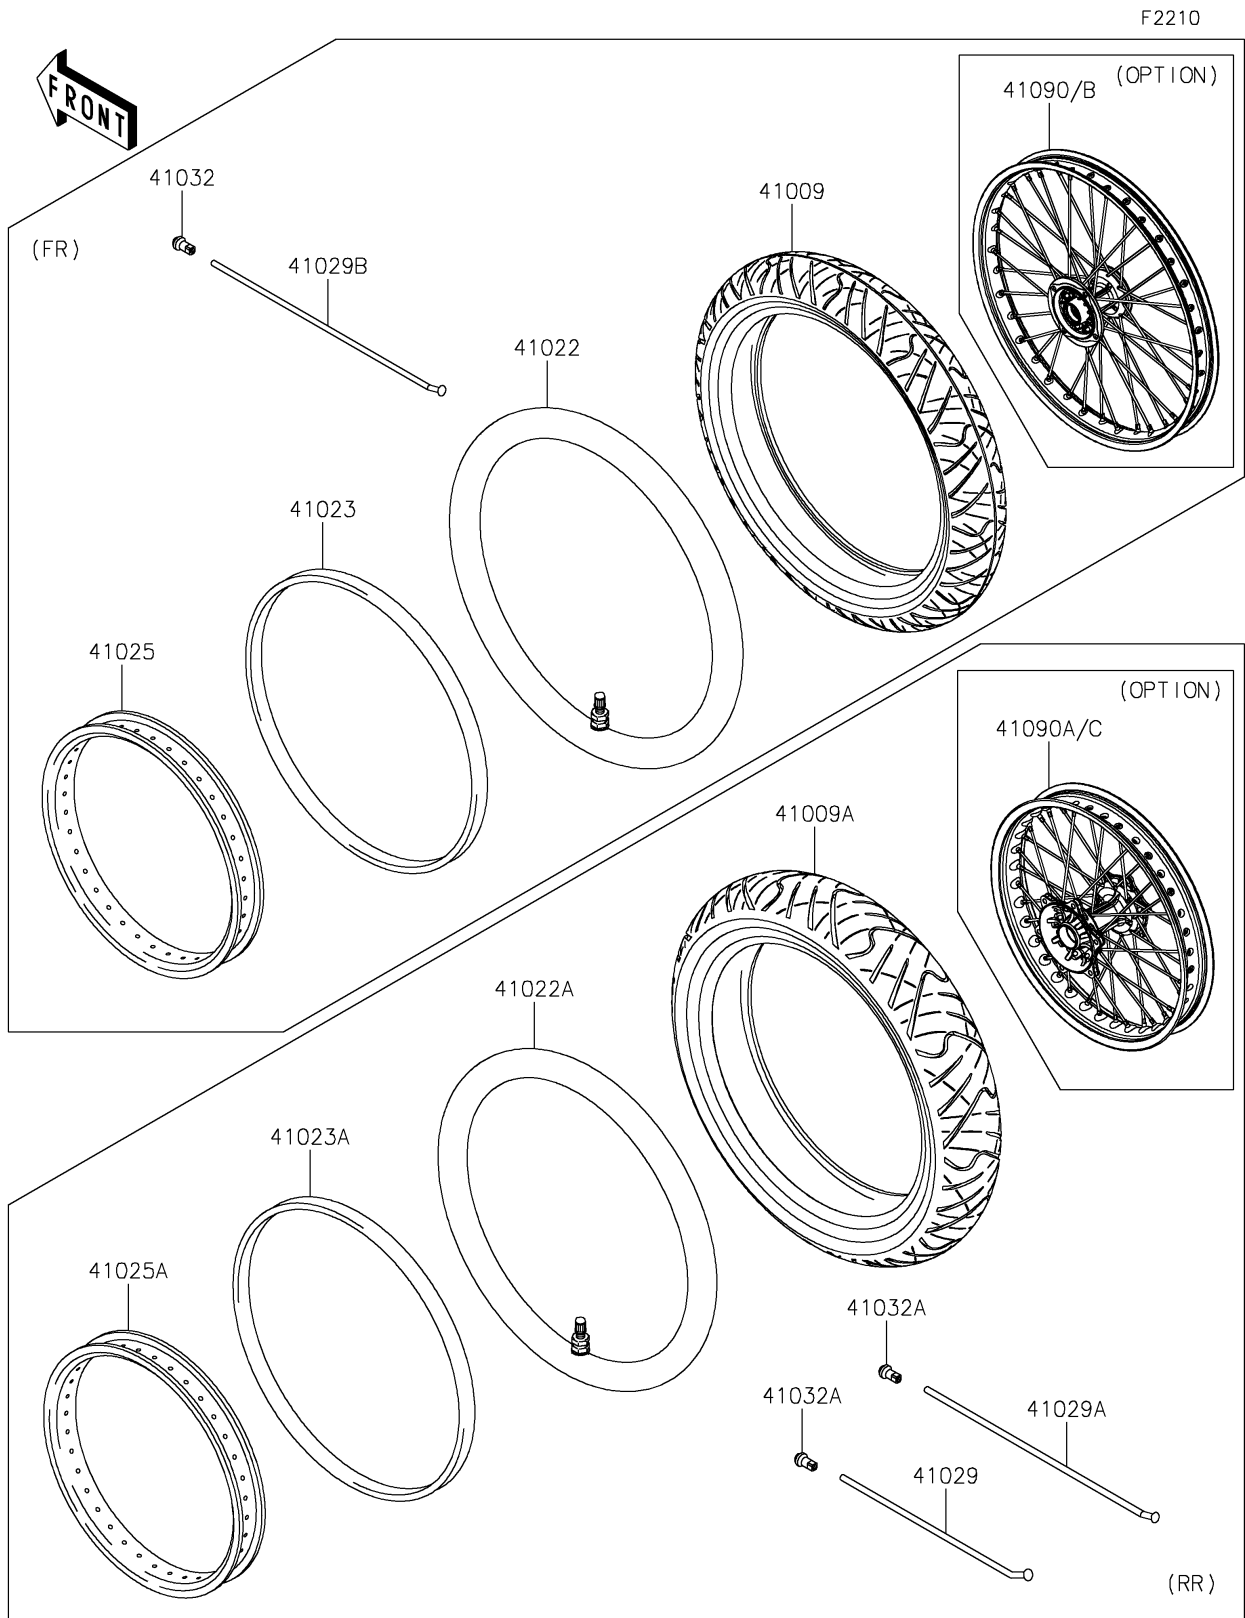

2023 KLX® 300SM PARTS DIAGRAM

Wheels/Tires

2023 KLX®300SM PARTS LIST

Wheels/Tires

ITEM NAME	PART NUMBER	QUANTITY
TIRE,FR,110/70-17 54S,RX-01F (Ref # 41009)	41009-0245	1
TIRE,RR,130/70-17 62S,RX-01R (Ref # 41009A)	41009-0246	1
TUBE-TIRE,110/70-17 (Ref # 41022)	41022-0105	1
TUBE-TIRE,130/70-17 (Ref # 41022A)	41022-0106	1
BAND-RIM,FR,110/70-17 (Ref # 41023)	41023-0015	1
BAND-RIM,RR,130/70-17 (Ref # 41023A)	41023-0016	1
RIM,FR,3.00X17,BLACK (Ref # 41025)	41025-0322-WC	1
RIM,RR,4.00X17,BLACK (Ref # 41025A)	41025-0323-WC	1
SPOKE-INNER,RR,LH,173.1MMX163D (Ref # 41029)	41029-0049	18
SPOKE-INNER,RR,RH,168.1MMX153D (Ref # 41029A)	41029-0050	18
SPOKE-INNER,FR,172MMX167D (Ref # 41029B)	41029-1292	36
NIPPLE-SPOKE (Ref # 41032)	41032-0005	36
NIPPLE-SPOKE (Ref # 41032A)	41032-0007	36
WHEEL-SUB ASSY,FR,BLACK (Ref # 41090)	41090-5214	1
WHEEL-SUB ASSY,RR,BLACK (Ref # 41090A)	41090-5215	1
WHEEL-SUB ASSY,FR,BLUE (Ref # 41090B)	41090-5216	1
WHEEL-SUB ASSY,RR,BLUE (Ref # 41090C)	41090-5217	1