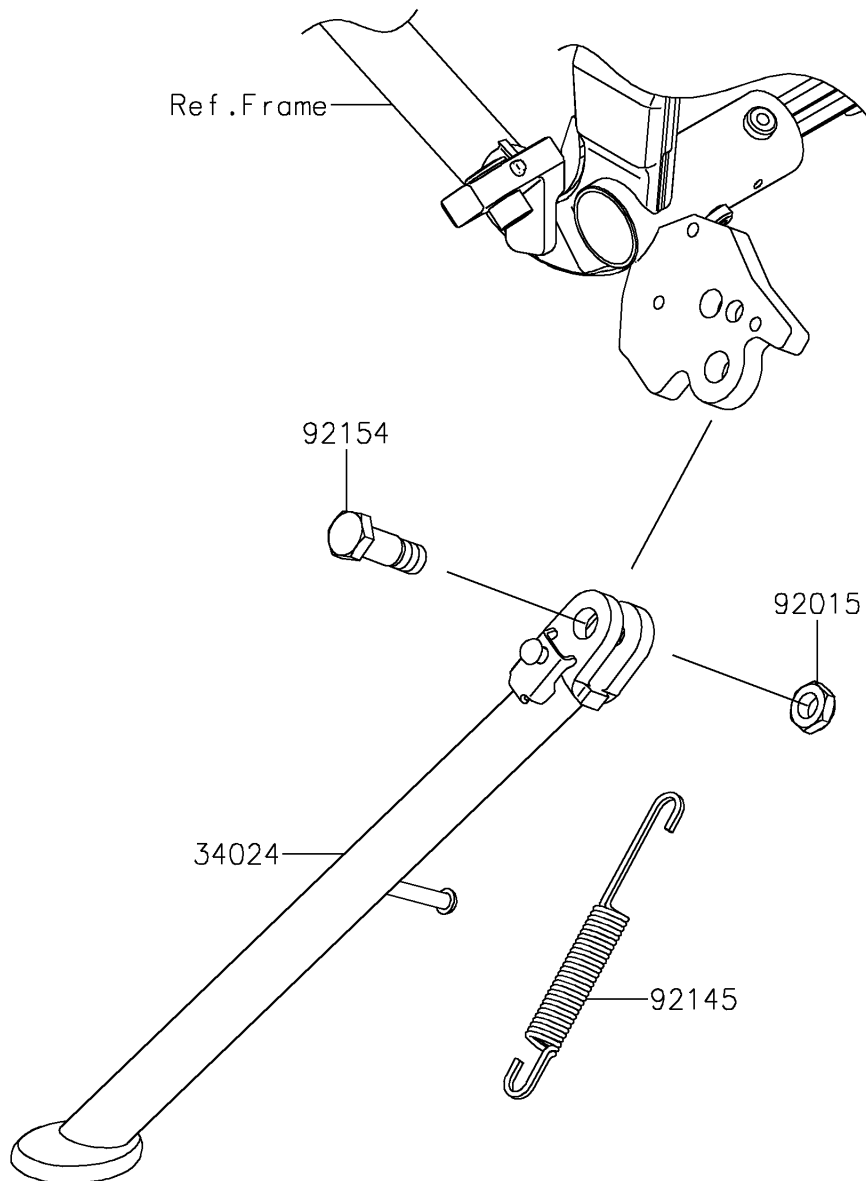

# 2023 KLX®300SM PARTS DIAGRAM

Stand(s)

F2190

## 2023 KLX®300SM PARTS LIST

Stand(s)

ITEM NAME	PART NUMBER	QUANTITY
STAND-SIDE,F.S.BLACK (Ref # 34024)	34024-0168-18R	1
NUT,LOCK,10MM,BLACK (Ref # 92015)	92015-1188	1
SPRING,SIDE STAND (Ref # 92145)	92145-0085	1
BOLT,SIDE STAND (Ref # 92154)	92154-0412	1