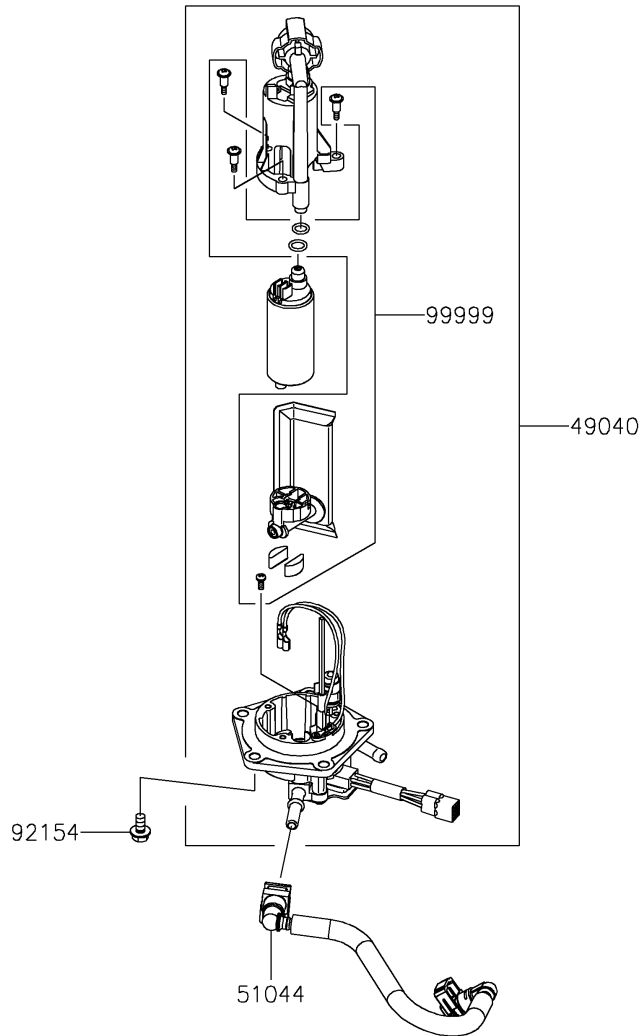

2023 KLX®300SM PARTS DIAGRAM

Fuel Pump

E1520

2023 KLX®300SM PARTS LIST

Fuel Pump

ITEM NAME	PART NUMBER	QUANTITY
PUMP-FUEL (Ref # 49040)	49040-0805	1
TUBE-ASSY,FUEL (Ref # 51044)	51044-0945	1
RING-O,64.6X5.7 (Ref # 92055)	92055-0185	1
BOLT,FLANGED,6X12 (Ref # 92154)	92154-2335	5
KIT.,FUEL FILTER (Ref # 99999)	99999-0535	1