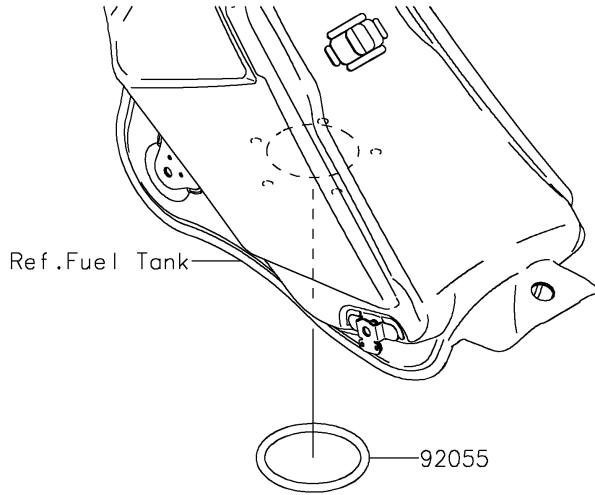

2023 KLX®300SM PARTS DIAGRAM

Fuel Pump

E1520

2023 KLX®300SM PARTS LIST

Fuel Pump

ITEM NAME	PART NUMBER	QUANTITY
PUMP-FUEL (Ref # 49040)	49040-0805	1
TUBE-ASSY,FUEL (Ref # 51044)	51044-0945	1
RING-O,64.6X5.7 (Ref # 92055)	92055-0185	1
BOLT,FLANGED,6X12 (Ref # 92154)	92154-2335	5
KIT.,FUEL FILTER (Ref # 99999)	99999-0535	1