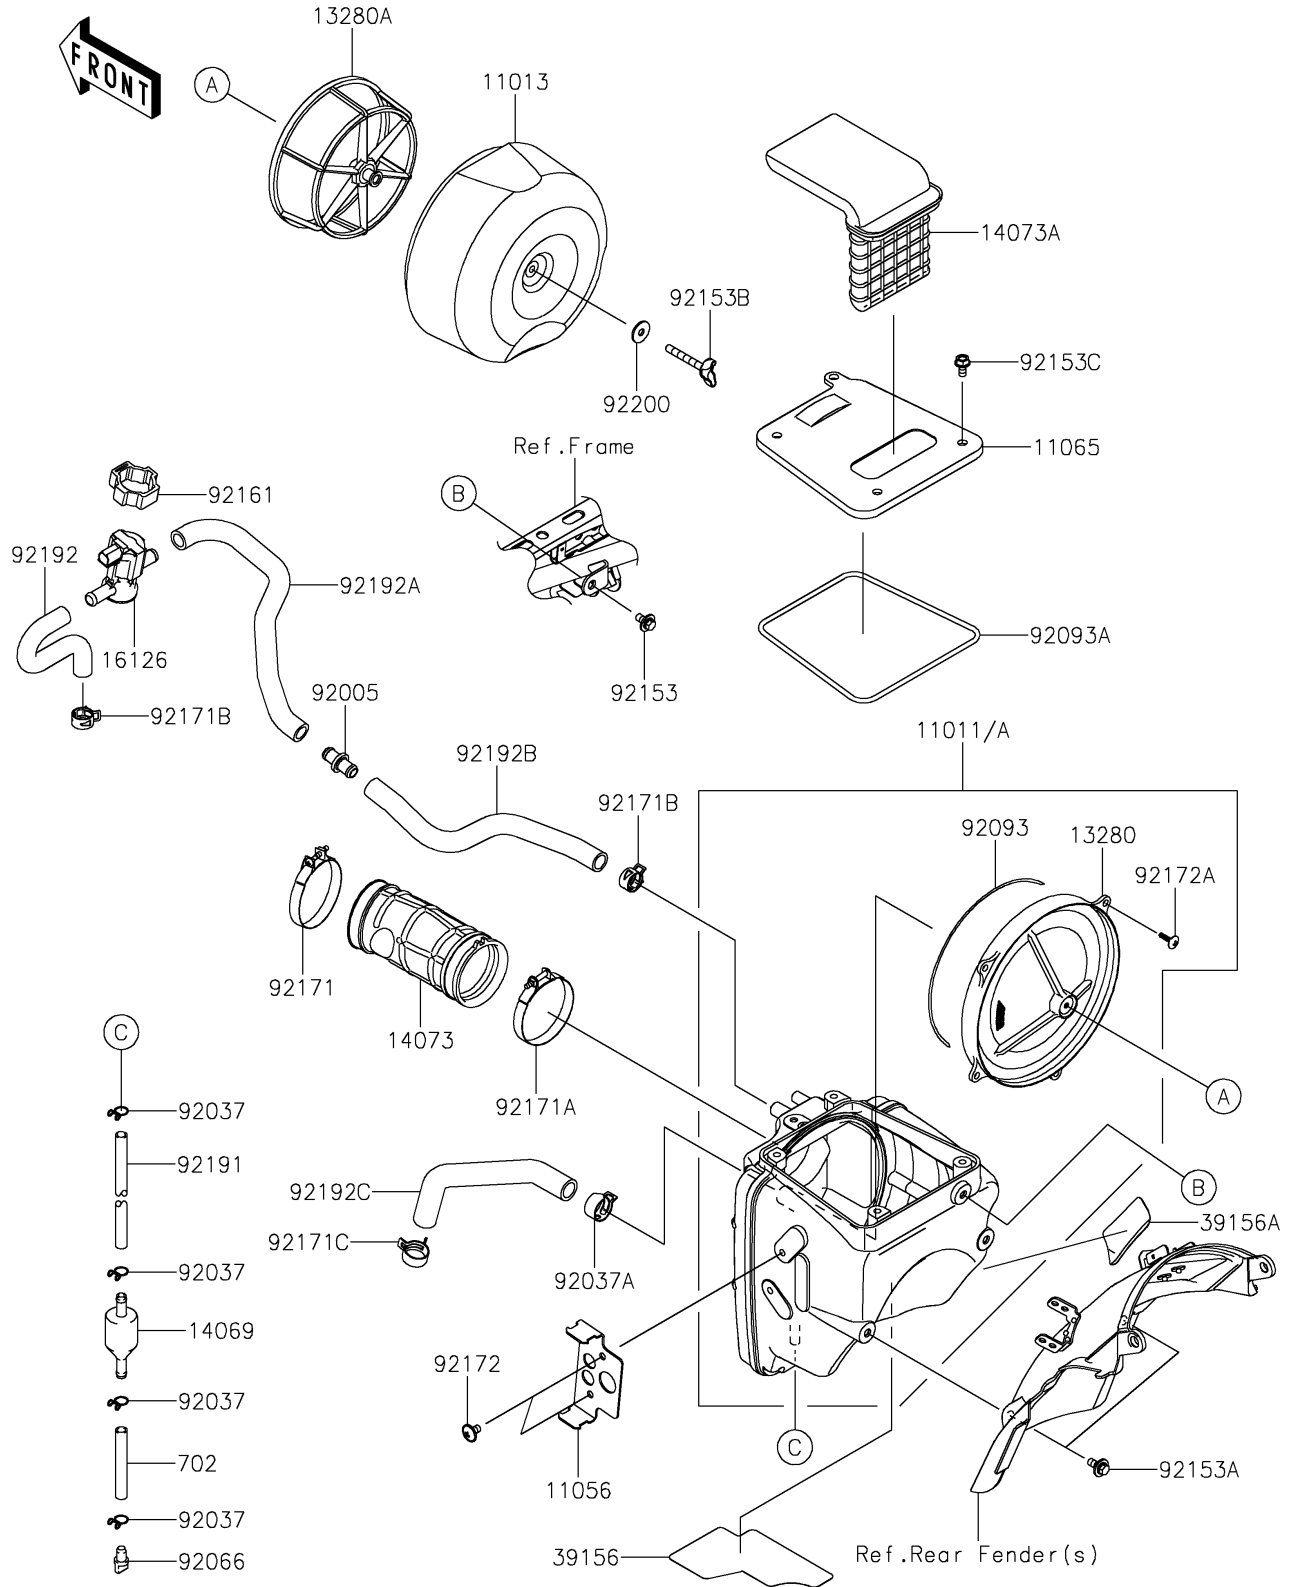

2023 KLX® 300SM PARTS DIAGRAM

Air Cleaner

E1130

2023 KLX®300SM PARTS LIST

Air Cleaner

ITEM NAME	PART NUMBER	QUANTITY
ELEMENT-AIR FILTER (Ref # 11013)	11013-0030	1
BRACKET,ECU (Ref # 11056)	11056-1515	1
CAP,AIR FILTER (Ref # 11065)	11065-0232	1
HOLDER (Ref # 13280)	13280-0252	1
HOLDER (Ref # 13280A)	13280-0263	1
BREATHER (Ref # 14069)	14069-1051	1
DUCT,A/C-THROBO (Ref # 14073)	14073-0158	1
DUCT,INTAKE (Ref # 14073A)	14073-0185	1
VALVE,AIR SWITCHING (Ref # 16126)	16126-0033	1
PAD,A/F CASE (Ref # 39156)	39156-2429	1
PAD,A/F CASE (Ref # 39156A)	39156-2723	1
FITTING (Ref # 92005)	92005-1379	1
CLAMP,TUBE (Ref # 92037)	92037-147	4
CLAMP (Ref # 92037A)	92037-1860	1
PLUG,DRAIN (Ref # 92066)	92066-1211	1
SEAL,3X520 (Ref # 92093)	92093-0101	1
SEAL,4X535 (Ref # 92093A)	92093-0102	1
BOLT,6X12 (Ref # 92153)	92153-0503	1
BOLT,FLANGED,6X14 (Ref # 92153A)	92153-0936	2
BOLT,WING,6X45 (Ref # 92153B)	92153-1921	1
BOLT,FLANGED,6X12 (Ref # 92153C)	92153-1922	4
DAMPER,ASWV (Ref # 92161)	92161-0499	1
CLAMP (Ref # 92171)	92171-0643	1
CLAMP,62MM (Ref # 92171A)	92171-1687	1
CLAMP (Ref # 92171B)	92171-1888	2
CLAMP (Ref # 92171C)	92171-1890	1
SCREW,6X10 (Ref # 92172)	92172-0005	2
SCREW,5X14 (Ref # 92172A)	92172-0324	4
TUBE,7X10X300 (Ref # 92191)	92191-1556	1

2023 KLX®300SM PARTS LIST

Air Cleaner

ITEM NAME	PART NUMBER	QUANTITY
TUBE,CAP-ASWV (Ref # 92192)	92192-0433	1
TUBE,ASWV-FITTING (Ref # 92192A)	92192-0434	1
TUBE,FITTING-A/C (Ref # 92192B)	92192-0435	1
TUBE,BREATHER (Ref # 92192C)	92192-0594	1
WASHER,6.5X20X1.6 (Ref # 92200)	92200-0411	1
TUBE-RUBBER,7X10X70 (Ref # 702)	702A0770	1