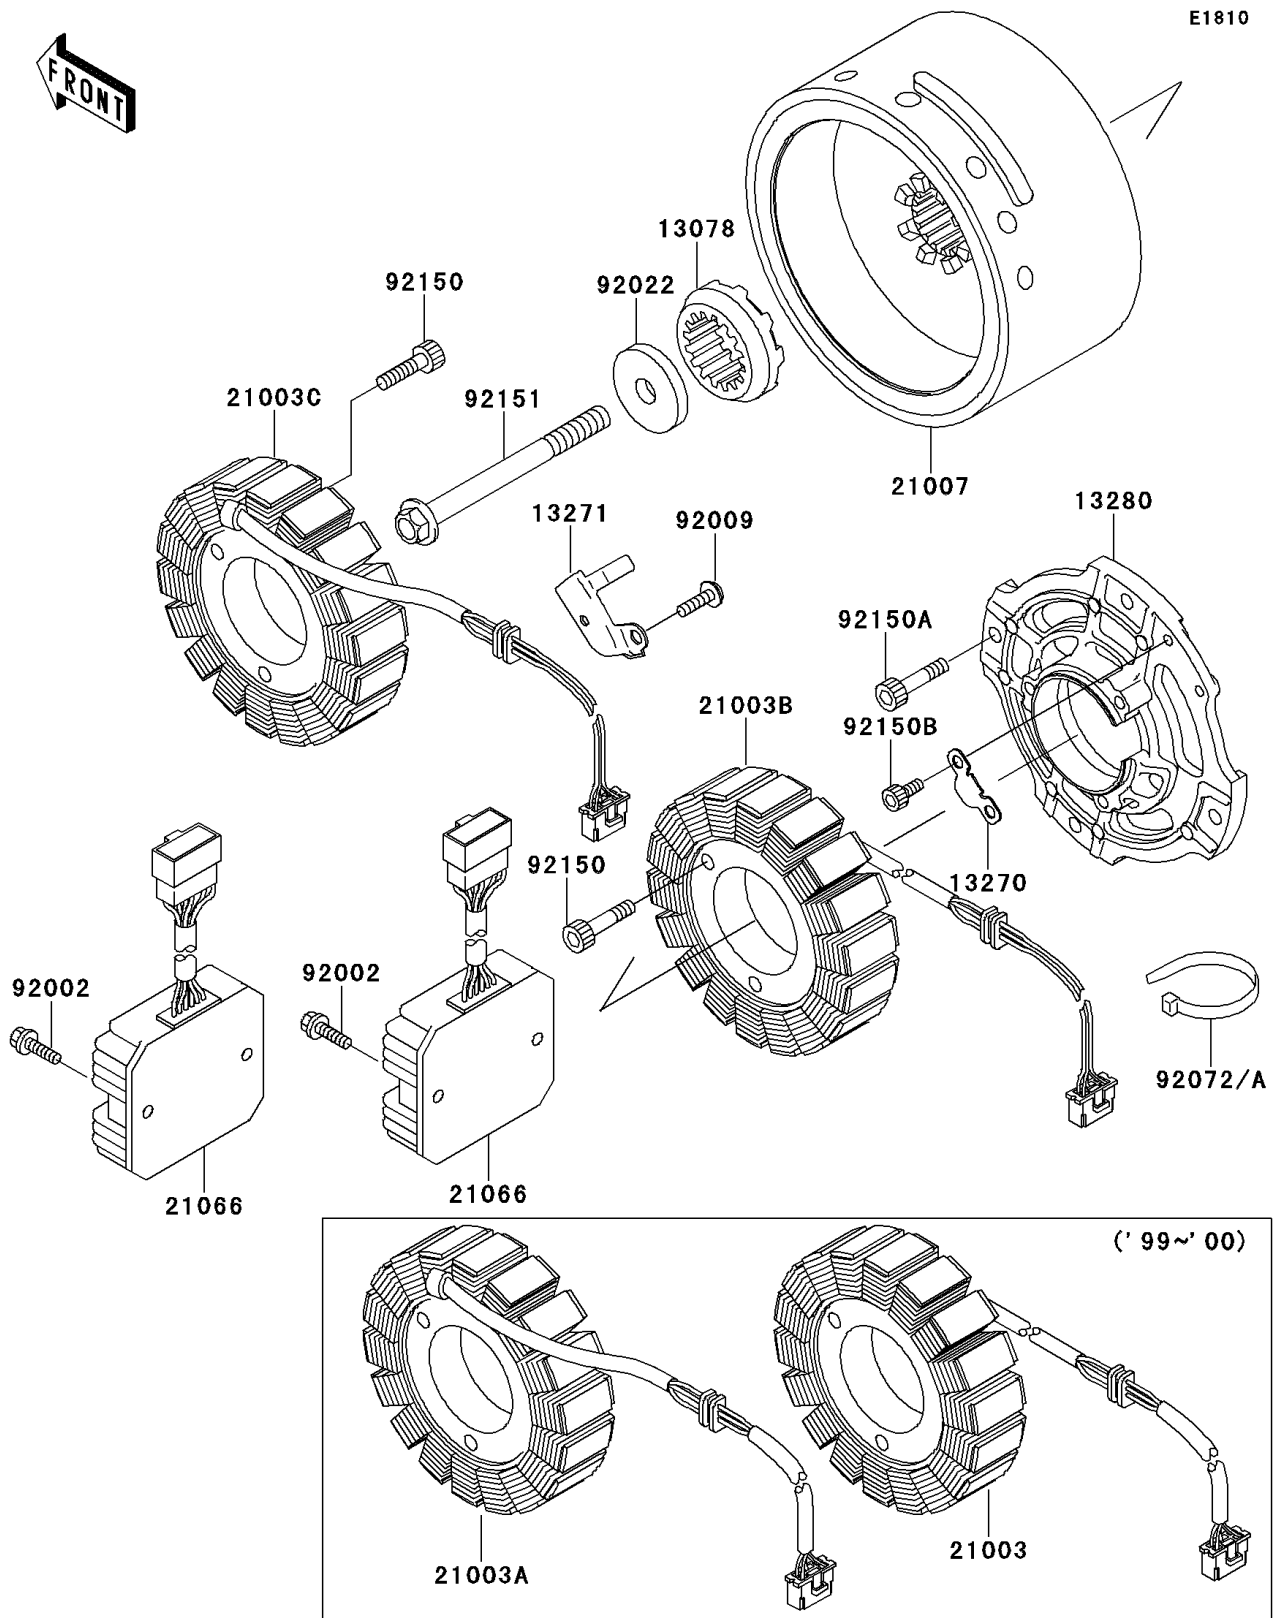

# 1999 Vulcan 1500 Nomad PARTS DIAGRAM

Generator

# 1999 Vulcan 1500 Nomad PARTS LIST

## Generator

ITEM NAME	PART NUMBER	QUANTITY
RATCHET (Ref # 13078)	13078-1066	1
PLATE (Ref # 13270)	13270-1925	1
PLATE (Ref # 13271)	13271-1325	1
HOLDER (Ref # 13280)	13280-1069	1
STATOR,INNER (Ref # 21003)	21003-1325	1
STATOR,OUTER (Ref # 21003A)	21003-1356	1
ROTOR (Ref # 21007)	21007-1369	1
REGULATOR-VOLTAGE (Ref # 21066)	21066-1106	2
BOLT,6X25 (Ref # 92002)	92002-1086	4
SCREW (Ref # 92009)	92009-1768	1
WASHER,GENERATOR (Ref # 92022)	92022-1904	1
BAND,L=250 (Ref # 92072A)	92072-1237	1
BOLT,SOCKET,6X35 (Ref # 92150)	92150-1484	6
BOLT,SOCKET,6X22 (Ref # 92150A)	92150-1654	4
BOLT,5X8 (Ref # 92150B)	92150-1955	2
BOLT,12X120 (Ref # 92151)	92151-1386	1