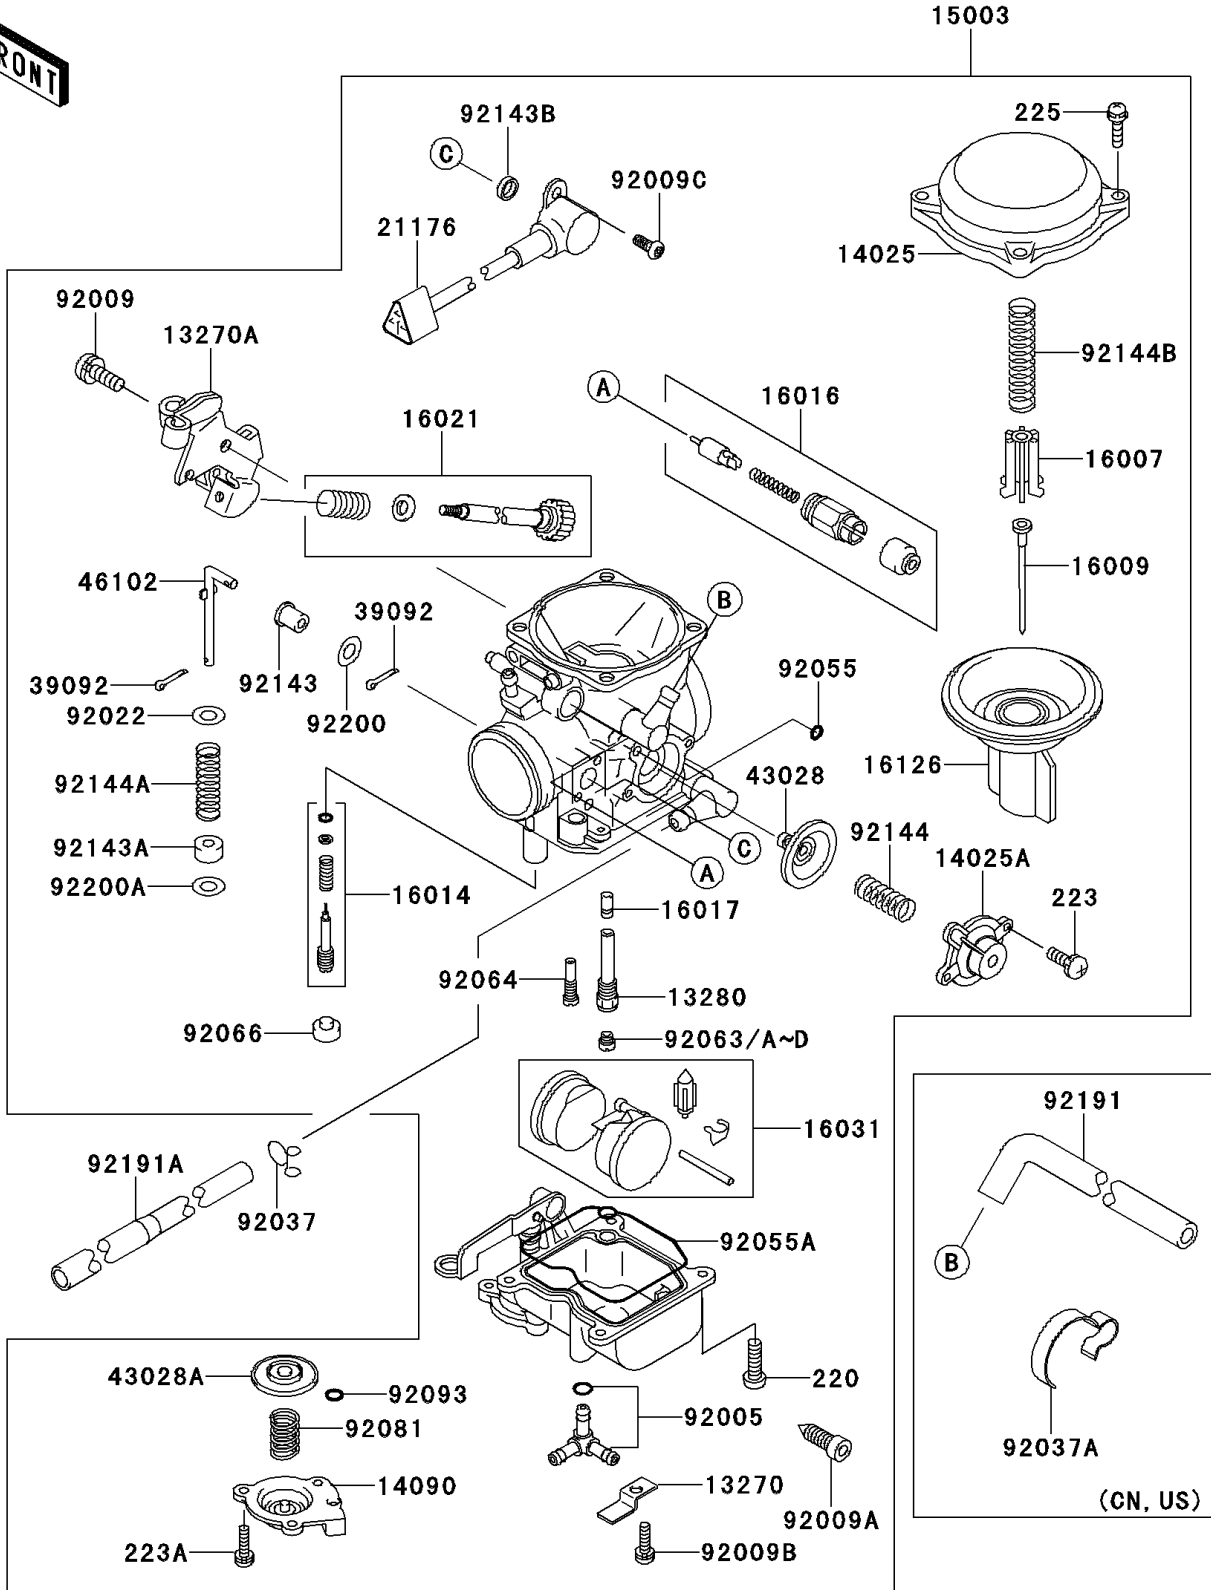

2001 Vulcan 1500 Nomad PARTS DIAGRAM

Carburetor

E1611

2001 Vulcan 1500 Nomad PARTS LIST

Carburetor

ITEM NAME	PART NUMBER	QUANTITY
PLATE,FITTING STAY (Ref # 13270)	13270-1286	1
PLATE (Ref # 13270A)	13270-1513	1
HOLDER,NEEDLE JET (Ref # 13280)	13280-1100	1
COVER,MIXING CHAMBER (Ref # 14025)	14025-1890	1
COVER,AIR CUT VALVE (Ref # 14025A)	14025-1903	1
COVER,ACCELERATOR (Ref # 14090)	14090-1635	1
CARBURETOR-ASSY (Ref # 15003)	15003-1432	1
SEAT-SPRING,DIAPHRAGM VALVE (Ref # 16007)	16007-1113	1
NEEDLE-JET,N2PY (Ref # 16009)	16009-1941	1
SCREW-PILOT AIR (Ref # 16014)	16014-1082	1
PLUNGER (Ref # 16016)	16016-1087	1
JET-NEEDLE,01B38 (Ref # 16017)	16017-1276	1
SCREW-THROTTLE STOP (Ref # 16021)	16021-1219	1
FLOAT (Ref # 16031)	16031-1090	1
VALVE,VACUUM (Ref # 16126)	16126-1325	1
SENSOR (Ref # 21176)	21176-1078	1
PIN-HAIR (Ref # 39092)	39092-1058	2
DIAPHRAGM,5.9MM,AIR CUT VALVE (Ref # 43028)	43028-1053	1
DIAPHRAGM (Ref # 43028A)	43028-1077	1
ROD,ACCELERATOR PUMP (Ref # 46102)	46102-1400	1
FITTING (Ref # 92005)	92005-1350	1
SCREW,5X10 (Ref # 92009)	92009-1365	1
SCREW,DRAIN,M6X0.75 (Ref # 92009A)	92009-1551	1
SCREW,4X8 (Ref # 92009B)	92009-1704	1
SCREW (Ref # 92009C)	92009-1781	2
WASHER,PLAIN,STOP SPRING (Ref # 92022)	92022-1480	1
CLAMP,TUBE (Ref # 92037)	92037-1531	1
RING-O (Ref # 92055)	92055-1245	1
RING-O,FLOAT CHAMBER (Ref # 92055A)	92055-1518	1