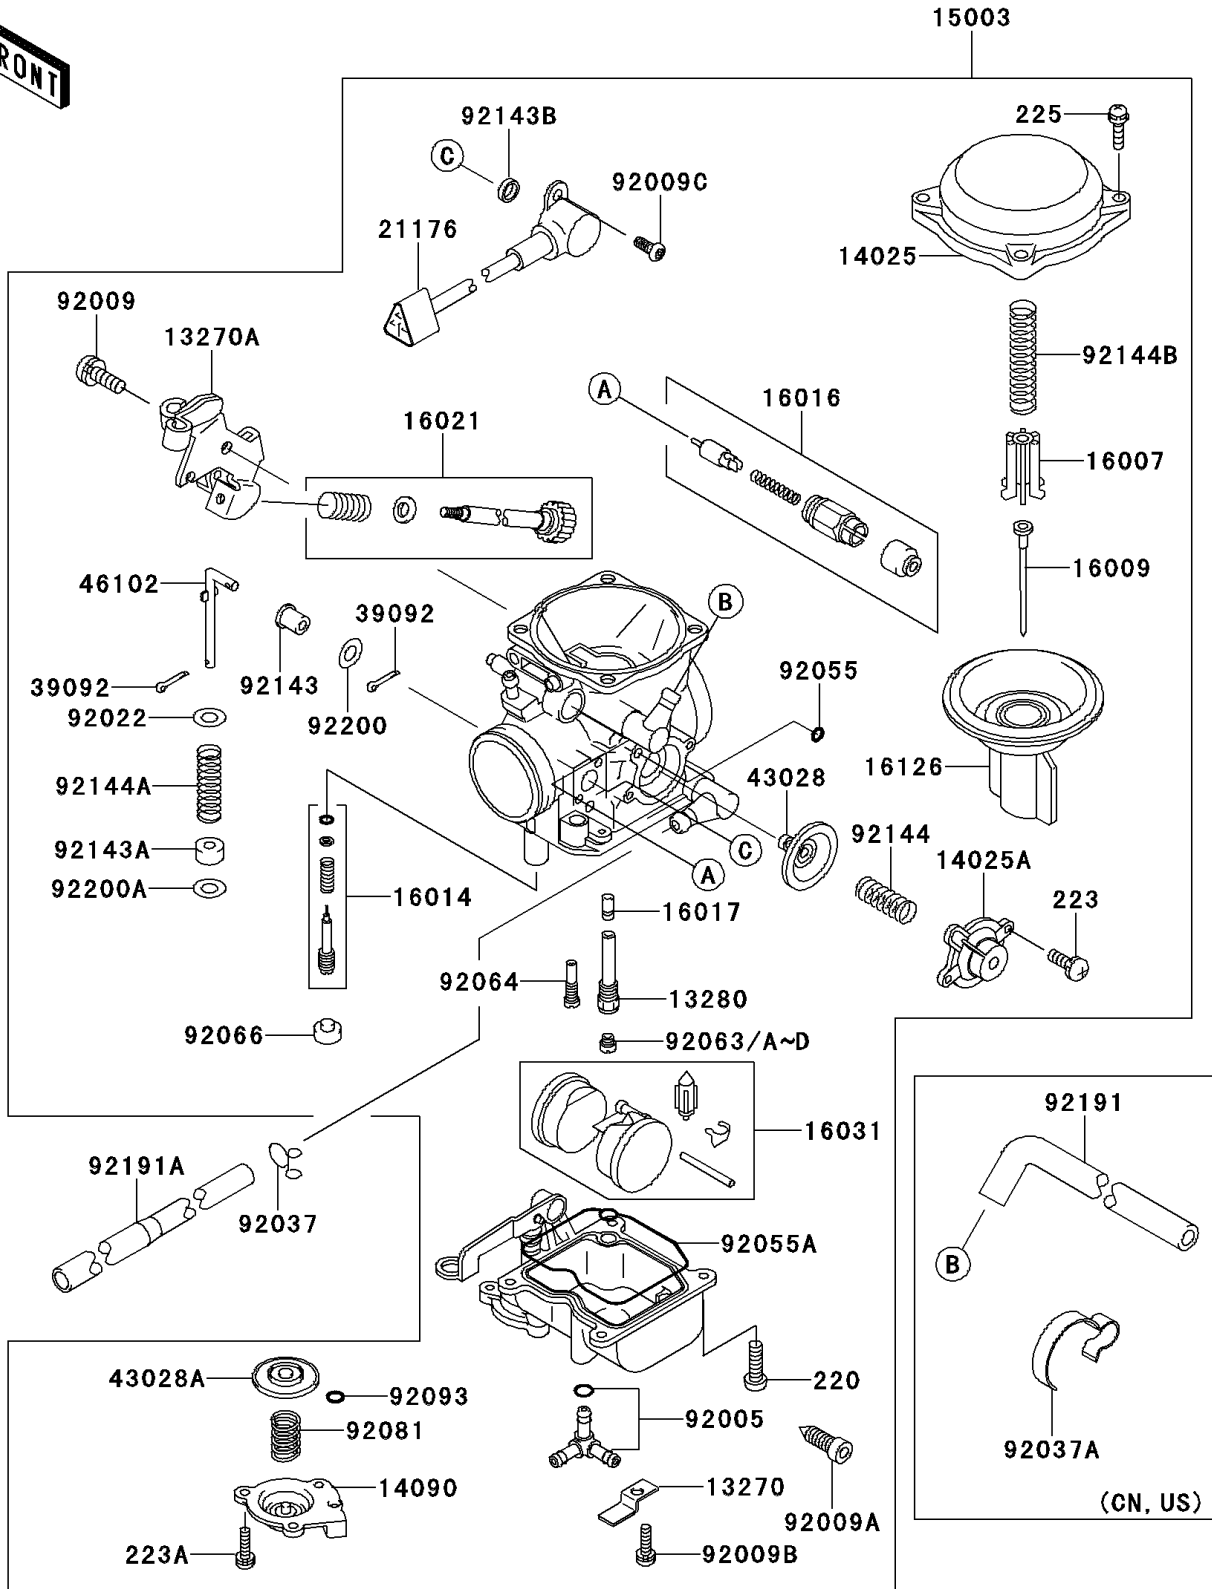

1999 Vulcan 1500 Nomad PARTS DIAGRAM

Carburetor

E1611

1999 Vulcan 1500 Nomad PARTS LIST

Carburetor

ITEM NAME	PART NUMBER	QUANTITY
PLATE,FITTING STAY (Ref # 13270)	13270-1286	1
PLATE (Ref # 13270A)	13270-1513	1
HOLDER,NEEDLE JET (Ref # 13280)	13280-1100	1
COVER,MIXING CHAMBER (Ref # 14025)	14025-1890	1
COVER,AIR CUT VALVE (Ref # 14025A)	14025-1903	1
COVER,ACCELERATOR (Ref # 14090)	14090-1635	1
CARBURETOR-ASSY (Ref # 15003)	15003-1432	1
SEAT-SPRING,DIAPHRAGM VALVE (Ref # 16007)	16007-1113	1
NEEDLE-JET,N2PY (Ref # 16009)	16009-1941	1
SCREW-PILOT AIR (Ref # 16014)	16014-1082	1
PLUNGER (Ref # 16016)	16016-1087	1
JET-NEEDLE,01B38 (Ref # 16017)	16017-1276	1
SCREW-THROTTLE STOP (Ref # 16021)	16021-1219	1
FLOAT (Ref # 16031)	16031-1090	1
VALVE,VACUUM (Ref # 16126)	16126-1325	1
SENSOR (Ref # 21176)	21176-1078	1
PIN-HAIR (Ref # 39092)	39092-1058	2
DIAPHRAGM,5.9MM,AIR CUT VALVE (Ref # 43028)	43028-1053	1
DIAPHRAGM (Ref # 43028A)	43028-1077	1
ROD,ACCELERATOR PUMP (Ref # 46102)	46102-1400	1
FITTING (Ref # 92005)	92005-1350	1
SCREW,5X10 (Ref # 92009)	92009-1365	1
SCREW,DRAIN,M6X0.75 (Ref # 92009A)	92009-1551	1
SCREW,4X8 (Ref # 92009B)	92009-1704	1
SCREW (Ref # 92009C)	92009-1781	2
WASHER,PLAIN,STOP SPRING (Ref # 92022)	92022-1480	1
CLAMP,TUBE (Ref # 92037)	92037-1531	1
RING-O (Ref # 92055)	92055-1245	1
RING-O,FLOAT CHAMBER (Ref # 92055A)	92055-1518	1