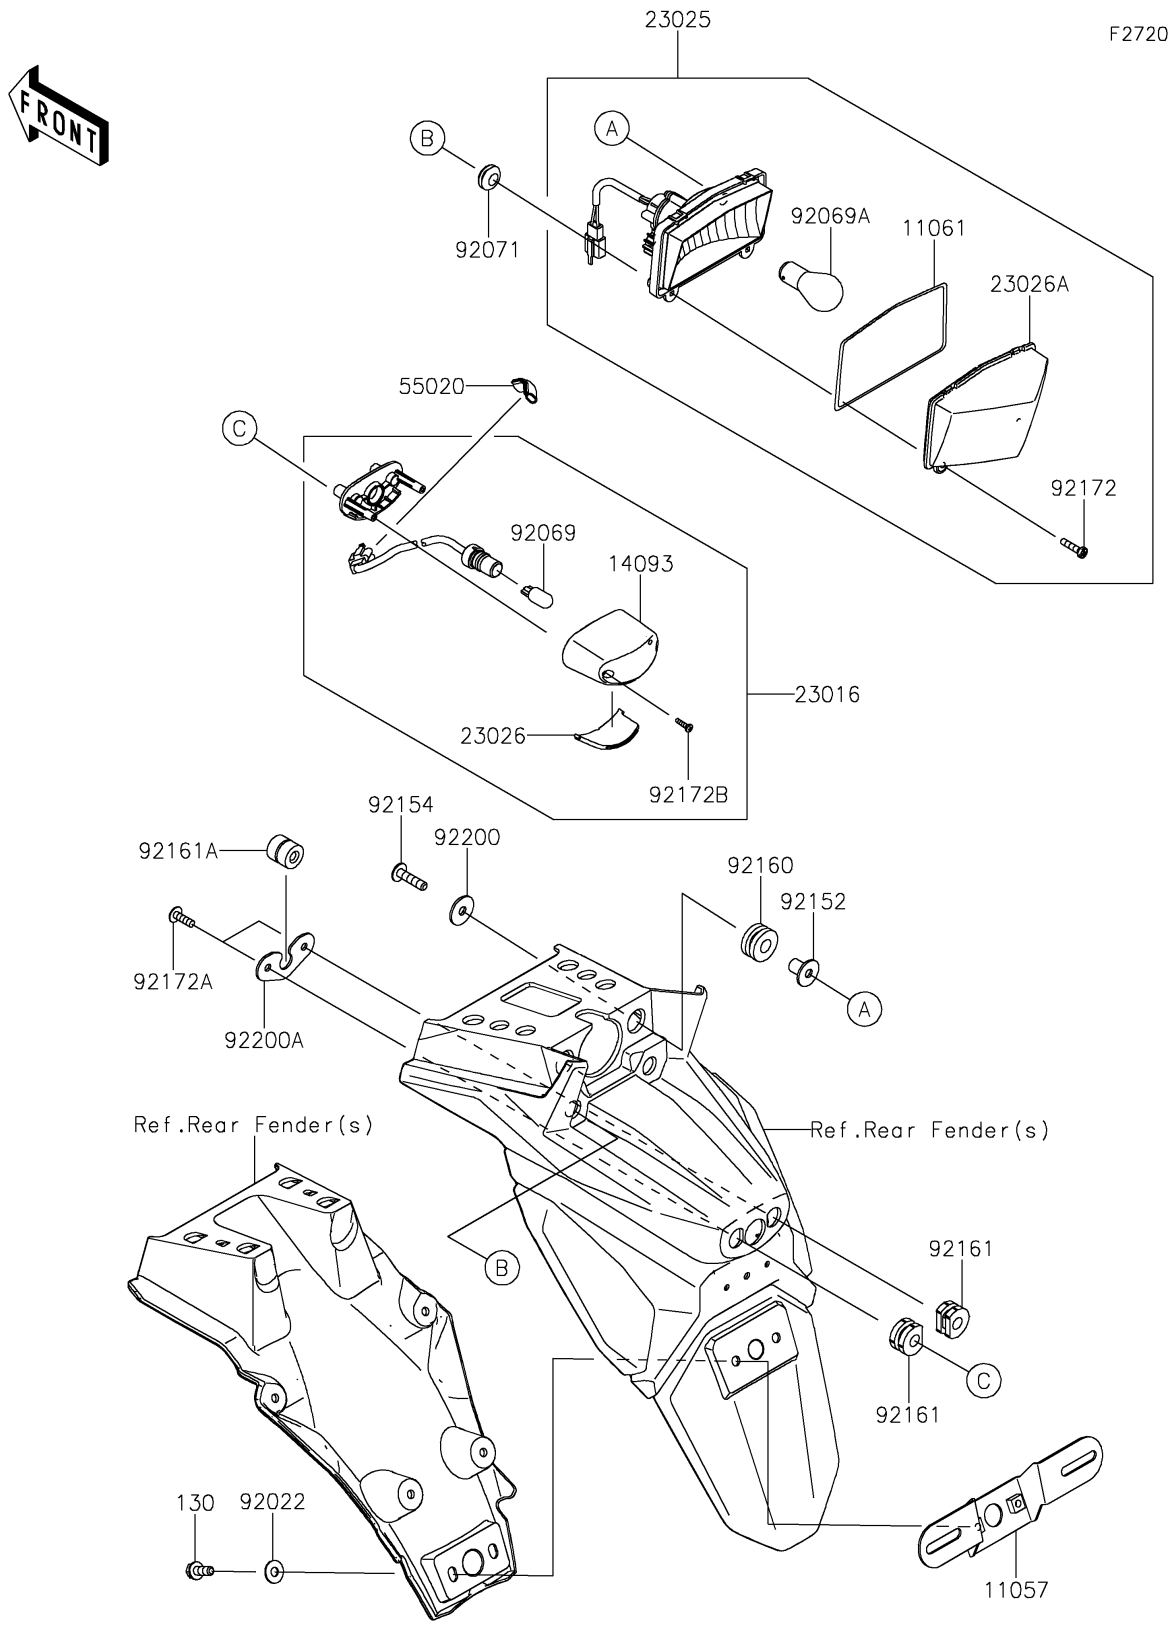

2022 KLR® 650 PARTS DIAGRAM

Taillight(s)

2022 KLR® 650 PARTS LIST

Taillight(s)

ITEM NAME	PART NUMBER	QUANTITY
BRACKET,LICENSE PLATE (Ref # 11057)	11057-1046	1
GASKET,TAIL LAMP LENS (Ref # 11061)	11061-0393	1
COVER,LICENSE LAMP (Ref # 14093)	14093-0525	1
LAMP-ASSY,LICENCE (Ref # 23016)	23016-0604	1
LAMP-TAIL (Ref # 23025)	23025-0392	1
LENS,LICENSE LAMP (Ref # 23026)	23026-0025	1
LENS,TAIL LAMP (Ref # 23026A)	23026-0036	1
GUARD,50X30 (Ref # 55020)	55020-2334	1
WASHER,6.5X16X1.0 (Ref # 92022)	92022-1093	2
BULB,12V 5W (Ref # 92069)	92069-1016	1
BULB,12V 21/5W (Ref # 92069A)	92069-1084	1
GROMMET (Ref # 92071)	92071-024	2
COLLAR,6.3X9.5X13.5 (Ref # 92152)	92152-1942	2
BOLT,SOCKET,6X25 (Ref # 92154)	92154-0071	2
DAMPER (Ref # 92160)	92160-1162	2
DAMPER (Ref # 92161)	92161-0776	2
DAMPER,6X18X18.2 (Ref # 92161A)	92161-1809	1
SCREW,4.2X19 (Ref # 92172)	92172-0411	2
SCREW,TAPPING,5X16 (Ref # 92172A)	92172-0427	2
SCREW,4X12 (Ref # 92172B)	92172-0904	2
WASHER,6.5X22X1.6 (Ref # 92200)	92200-1087	2
WASHER (Ref # 92200A)	92200-1773	1
BOLT-FLANGED,6X16 (Ref # 130)	130BA0616	2