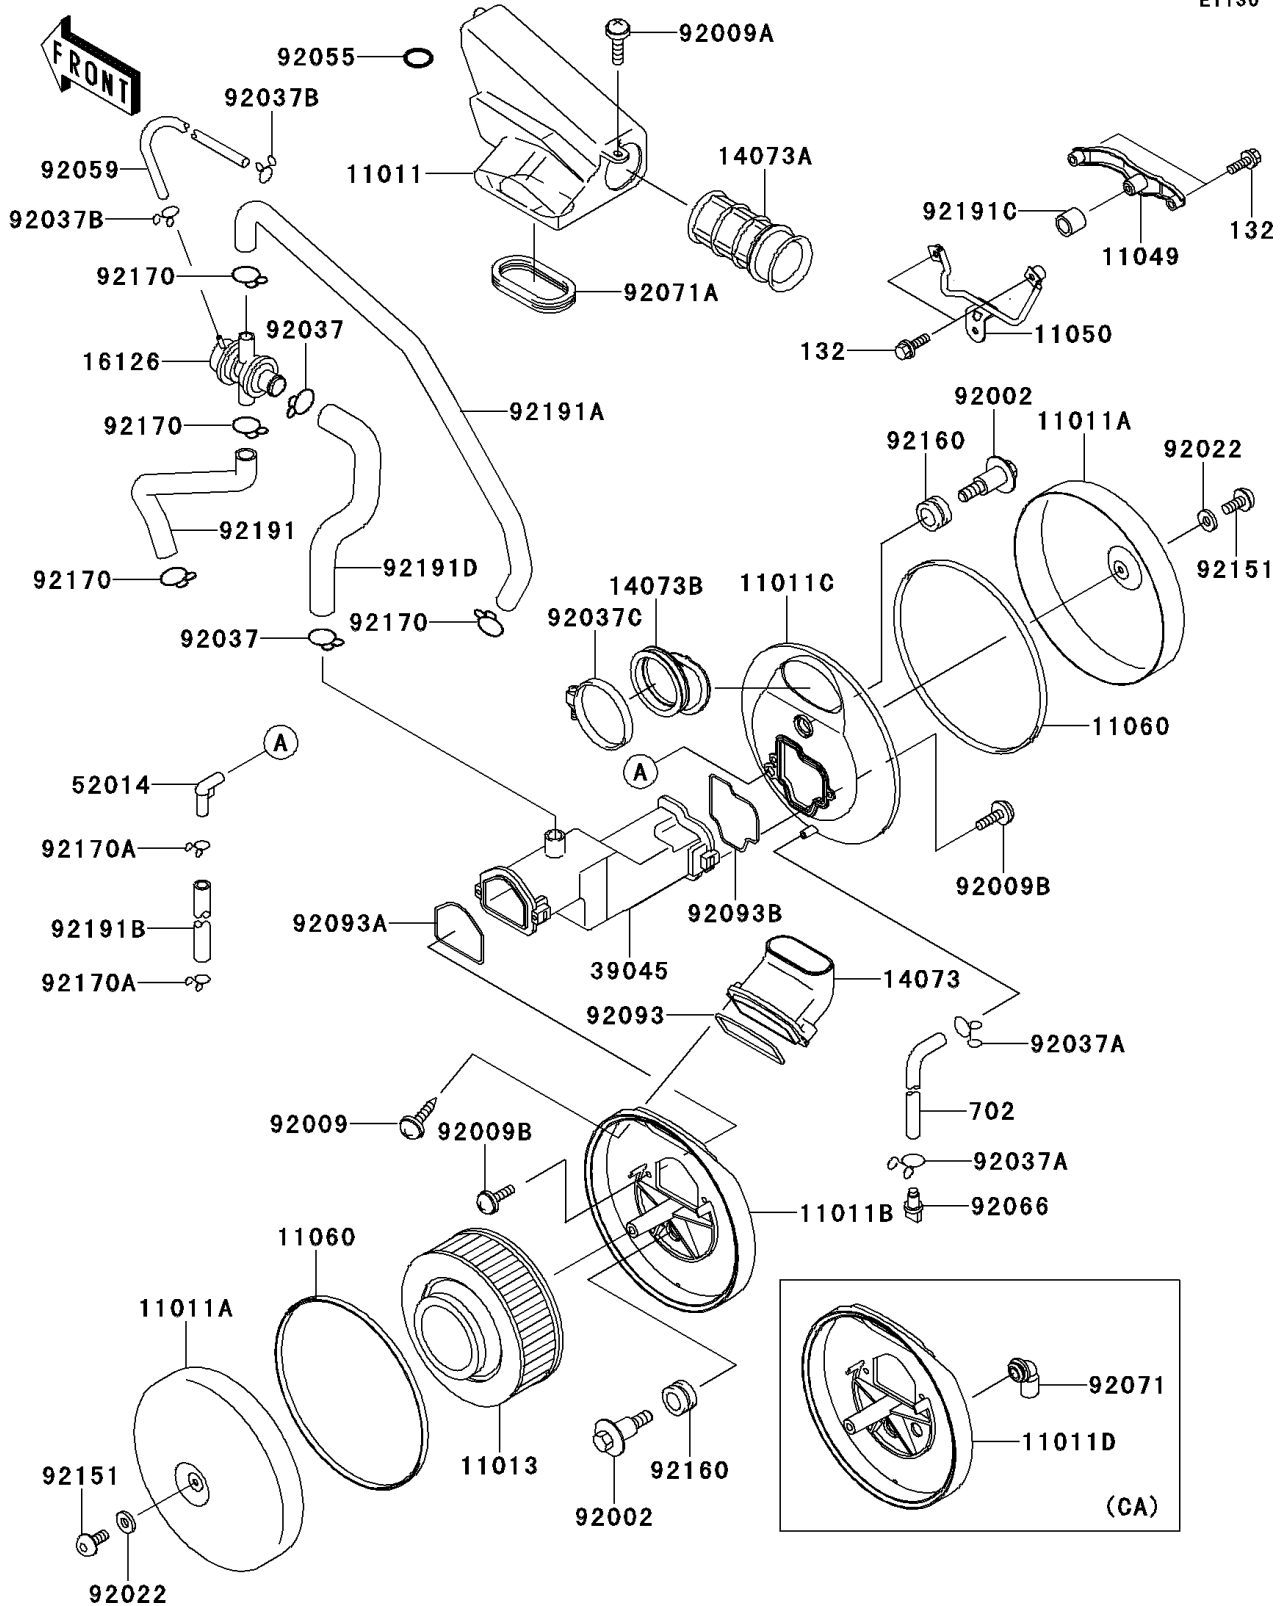

2001 Vulcan 1500 Nomad PARTS DIAGRAM

Air Cleaner

E1130