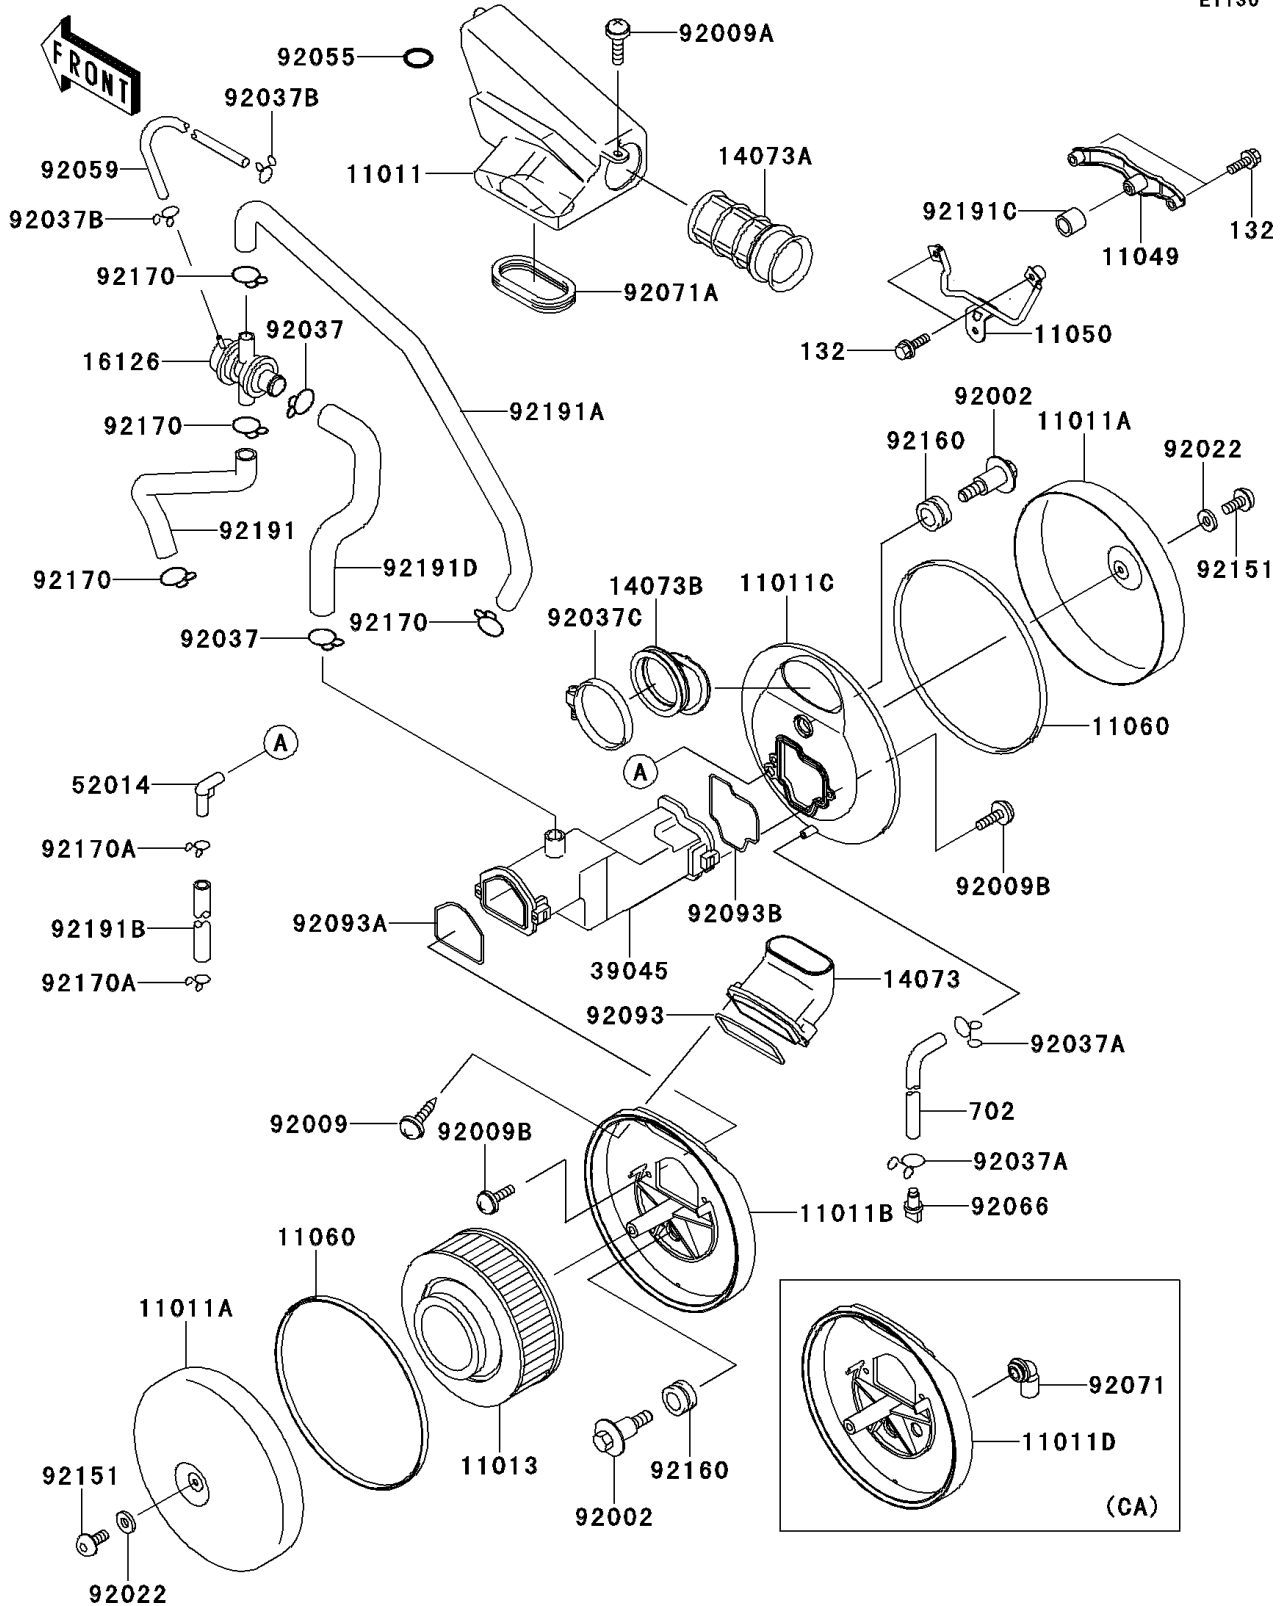

2000 Vulcan 1500 Nomad PARTS DIAGRAM

Air Cleaner

E1130