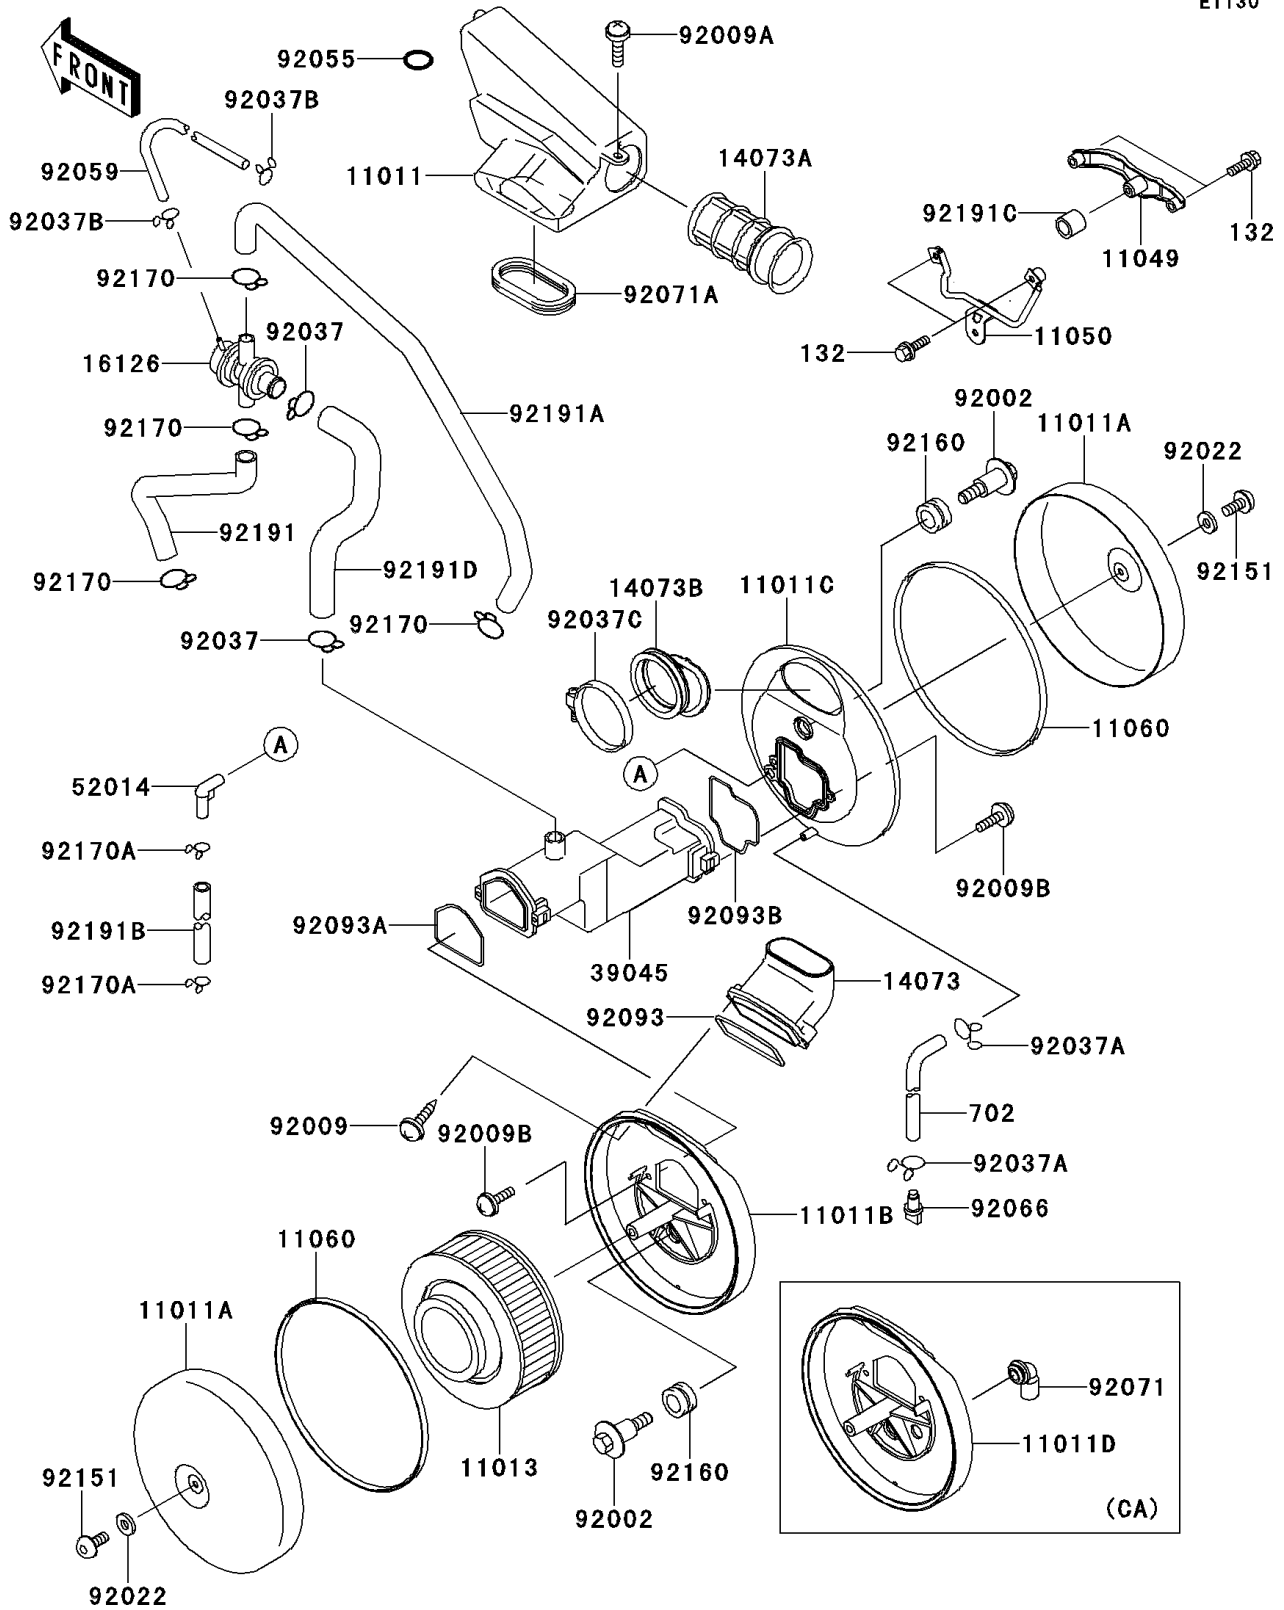

# 2000 Vulcan 1500 Nomad PARTS DIAGRAM

Air Cleaner

E1130

### Air Cleaner

ITEM NAME	PART NUMBER	QUANTITY
CASE-AIR FILTER,CENTER (Ref # 11011)	11011-1488	1
CASE-AIR FILTER,OUTSIDE (Ref # 11011A)	11011-1489	2
CASE-AIR FILTER,RH (Ref # 11011C)	11011-1529	1
ELEMENT-AIR FILTER (Ref # 11013)	11013-1248	1
BRACKET,AIR FILTER,RH (Ref # 11049)	11049-1539	1
BRACKET,AIR FILTER,LH (Ref # 11050)	11050-1510	1
GASKET,AIR FILTER CASE,LH (Ref # 11060)	11060-1736	2
DUCT,AIR FILTER,LH (Ref # 14073)	14073-1658	1
DUCT (Ref # 14073A)	14073-1660	1
DUCT,AIR FILTER,RH (Ref # 14073B)	14073-1712	1
VALVE,AIR SWITCH (Ref # 16126)	16126-1356	1
DUCT-ASSY (Ref # 39045)	39045-1056	1
ELBOW (Ref # 52014)	52014-1083	1
BOLT (Ref # 92002)	92002-1595	2
SCREW,TAPPING,5X16 (Ref # 92009)	92009-1264	2
SCREW,6X14 (Ref # 92009A)	92009-1288	1
SCREW,5X20 (Ref # 92009B)	92009-1905	4
WASHER,6.5X20X1.6,WHITE (Ref # 92022)	92022-193	2
CLAMP,TUBE (Ref # 92037)	92037-1076	2
CLAMP,TUBE (Ref # 92037A)	92037-147	2
CLAMP (Ref # 92037B)	92037-1712	2
CLAMP (Ref # 92037C)	92037-1859	1
RING-O (Ref # 92055)	92055-1282	1
TUBE,4X9X290 (Ref # 92059)	92059-1133	1
PLUG,DRAIN (Ref # 92066)	92066-1211	1
GROMMET (Ref # 92071A)	92071-1233	1
SEAL,AIR FILTER CASE (Ref # 92093)	92093-1408	1
SEAL,DUCT,LH (Ref # 92093A)	92093-1459	1
SEAL,DUCT,RH (Ref # 92093B)	92093-1460	1

### Air Cleaner

ITEM NAME	PART NUMBER	QUANTITY
BOLT,6X14 (Ref # 92151)	92151-1503	2
DAMPER (Ref # 92160)	92160-1594	2
CLAMP,TUBE (Ref # 92170)	92170-1445	4
CLAMP (Ref # 92170A)	92170-1695	2
BOLT-FLANGED-SMALL (Ref # 132)	132J0625	4
TUBE-RUBBER (Ref # 702)	702A07260	1
TUBE,HEAD,FR-AIR SWITCH (Ref # 92191)	92191-1050	1
TUBE,HEAD,RR-AIR SWITCH (Ref # 92191A)	92191-1051	1
TUBE,BREATHER (Ref # 92191B)	92191-1054	1
TUBE,15.5X22.5X20 (Ref # 92191C)	92191-1089	1
TUBE,AIR SWITCH-DUCT (Ref # 92191D)	92191-1266	1
CASE-AIR FILTER,LH (Ref # 11011B)	11011-1528	1
CASE-AIR FILTER,LH (Ref # 11011D)	11011-1533	1
GROMMET,AIR FILTER (Ref # 92071)	92071-1114	1