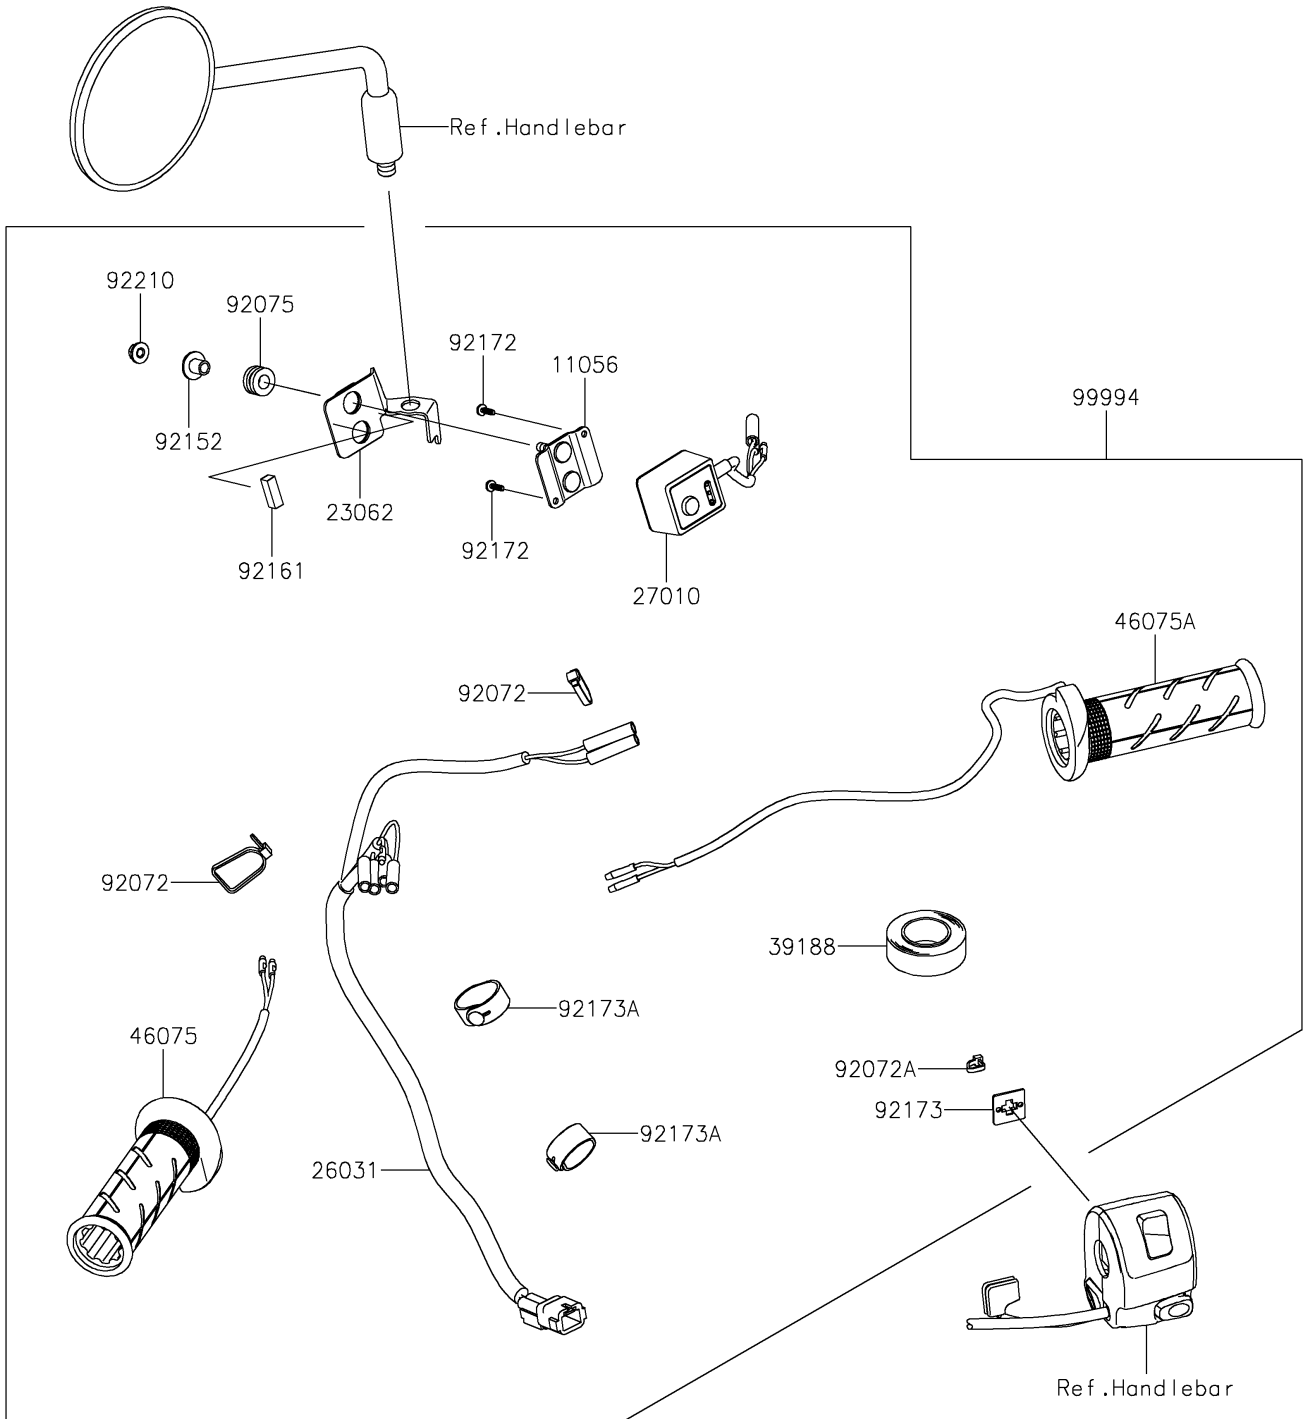

# 2022 KLR<sup>®</sup> 650 Adventure PARTS DIAGRAM

Accessory(Grip Heater)

F2910

## 2022 KLR® 650 Adventure PARTS LIST

Accessory(Grip Heater)

ITEM NAME	PART NUMBER	QUANTITY
BRACKET (Ref # 11056)	11056-7296	1
BRACKET-COMP (Ref # 23062)	23062-1325	1
HARNESS (Ref # 26031)	26031-3876	1
SWITCH,HEATED-GRIP,HONDA-ACCES (Ref # 27010)	27010-0126	1
TAPE,HARNESS (Ref # 39188)	39188-0006	1
GRIP,HEATER,LH (Ref # 46075)	46075-0599	1
GRIP,HEATER,RH (Ref # 46075A)	46075-0600	1
BAND,L=152 (Ref # 92072)	92072-3874	2
BAND,L=100 (Ref # 92072A)	92072-3875	1
DAMPER (Ref # 92075)	92075-1912	2
COLLAR (Ref # 92152)	92152-0134	2
DAMPER (Ref # 92161)	92161-1756	2
SCREW,TAPPING,3X10 (Ref # 92172)	92172-0351	2
CLAMP (Ref # 92173)	92173-0812	1
CLAMP (Ref # 92173A)	92173-2194	2
NUT,FLANGED,5MM (Ref # 92210)	92210-0007	2
GRIP HEATER (Ref # 99994)	99994-1501	1