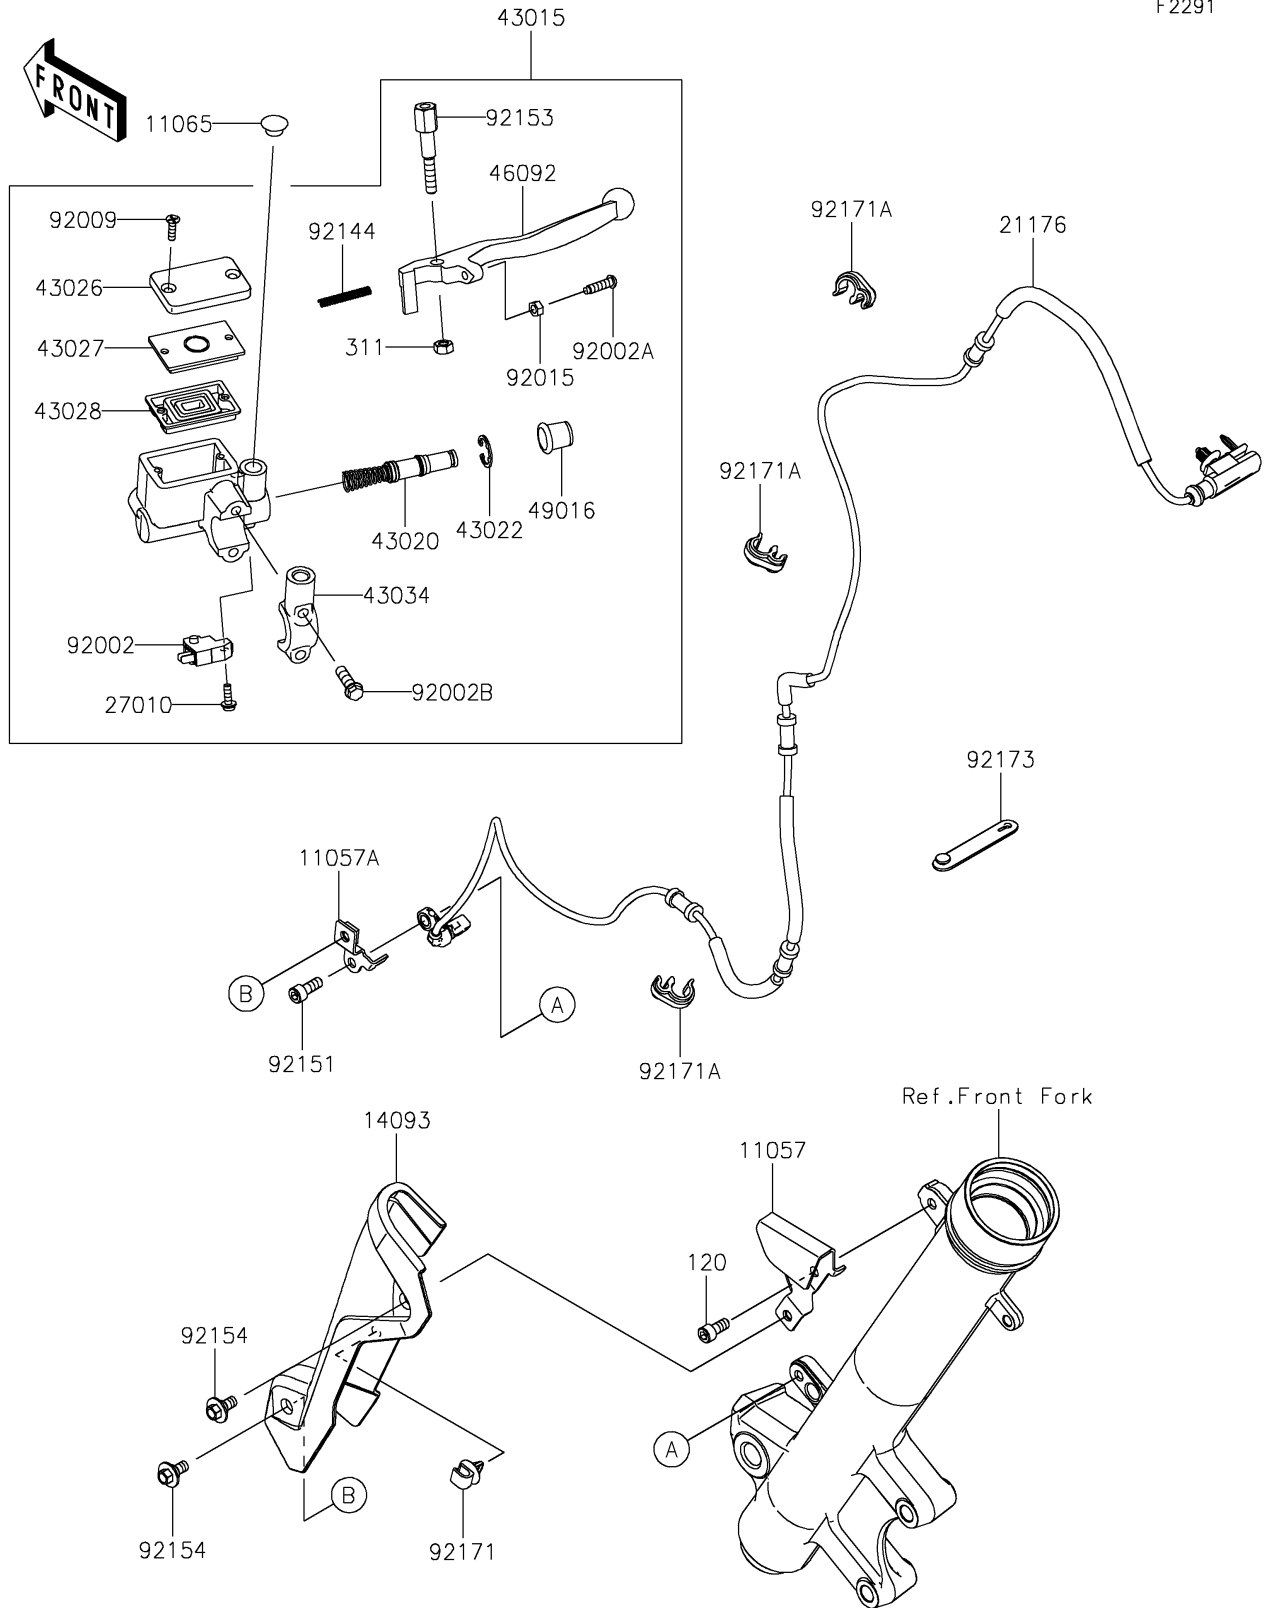

2022 KLR® 650 Adventure PARTS DIAGRAM

Front Master Cylinder

F2291

2022 KLR® 650 Adventure PARTS LIST

Front Master Cylinder

ITEM NAME	PART NUMBER	QUANTITY
BRACKET,ABS SENSOR COVER (Ref # 11057)	11057-4375	1
BRACKET,SPEED SENSOR (Ref # 11057A)	11057-4376	1
CAP,DUMMY (Ref # 11065)	11065-0218	1
COVER,ABS SENSOR (Ref # 14093)	14093-0863	1
SENSOR,SPEED,FR (Ref # 21176)	21176-0994	1
SWITCH,BRAKE (Ref # 27010)	27010-0762	1
CYLINDER-ASSY-MASTER,FR (Ref # 43015)	43015-0788	1
PISTON-COMP-BRAKE (Ref # 43020)	43020-1104	1
STOPPER-BRAKE,PISTON (Ref # 43022)	43022-1010	1
CAP-BRAKE (Ref # 43026)	43026-1082	1
PLATE-DIAPHRAGM (Ref # 43027)	43027-1057	1
DIAPHRAGM (Ref # 43028)	43028-1061	1
HOLDER-BRAKE (Ref # 43034)	43034-0145	1
LEVER-GRIP,FRONT BRAKE (Ref # 46092)	46092-1175	1
COVER-SEAL,MASTER CYLINDER (Ref # 49016)	49016-1044	1
BOLT,SCREW,4X12 (Ref # 92002)	92002-1323	1
BOLT,ADJUST (Ref # 92002A)	92002-1893	1
BOLT (Ref # 92002B)	92002-1894	2
SCREW,4MM (Ref # 92009)	92009-1458	2
NUT,ADJUST (Ref # 92015)	92015-1642	1
SPRING,RETURN (Ref # 92144)	92144-1103	1
BOLT (Ref # 92151)	92151-1166	1
BOLT,LEVER SET (Ref # 92153)	92153-0790	1
BOLT,FLANGED,6X9 (Ref # 92154)	92154-0546	2
CLAMP (Ref # 92171)	92171-0640	1
CLAMP,BRAKE HOSE (Ref # 92171A)	92171-1819	3
CLAMP (Ref # 92173)	92173-2199	1
BOLT-SOCKET,6X14 (Ref # 120)	120CA0614	1
NUT-HEX,6MM (Ref # 311)	311BB0600	1