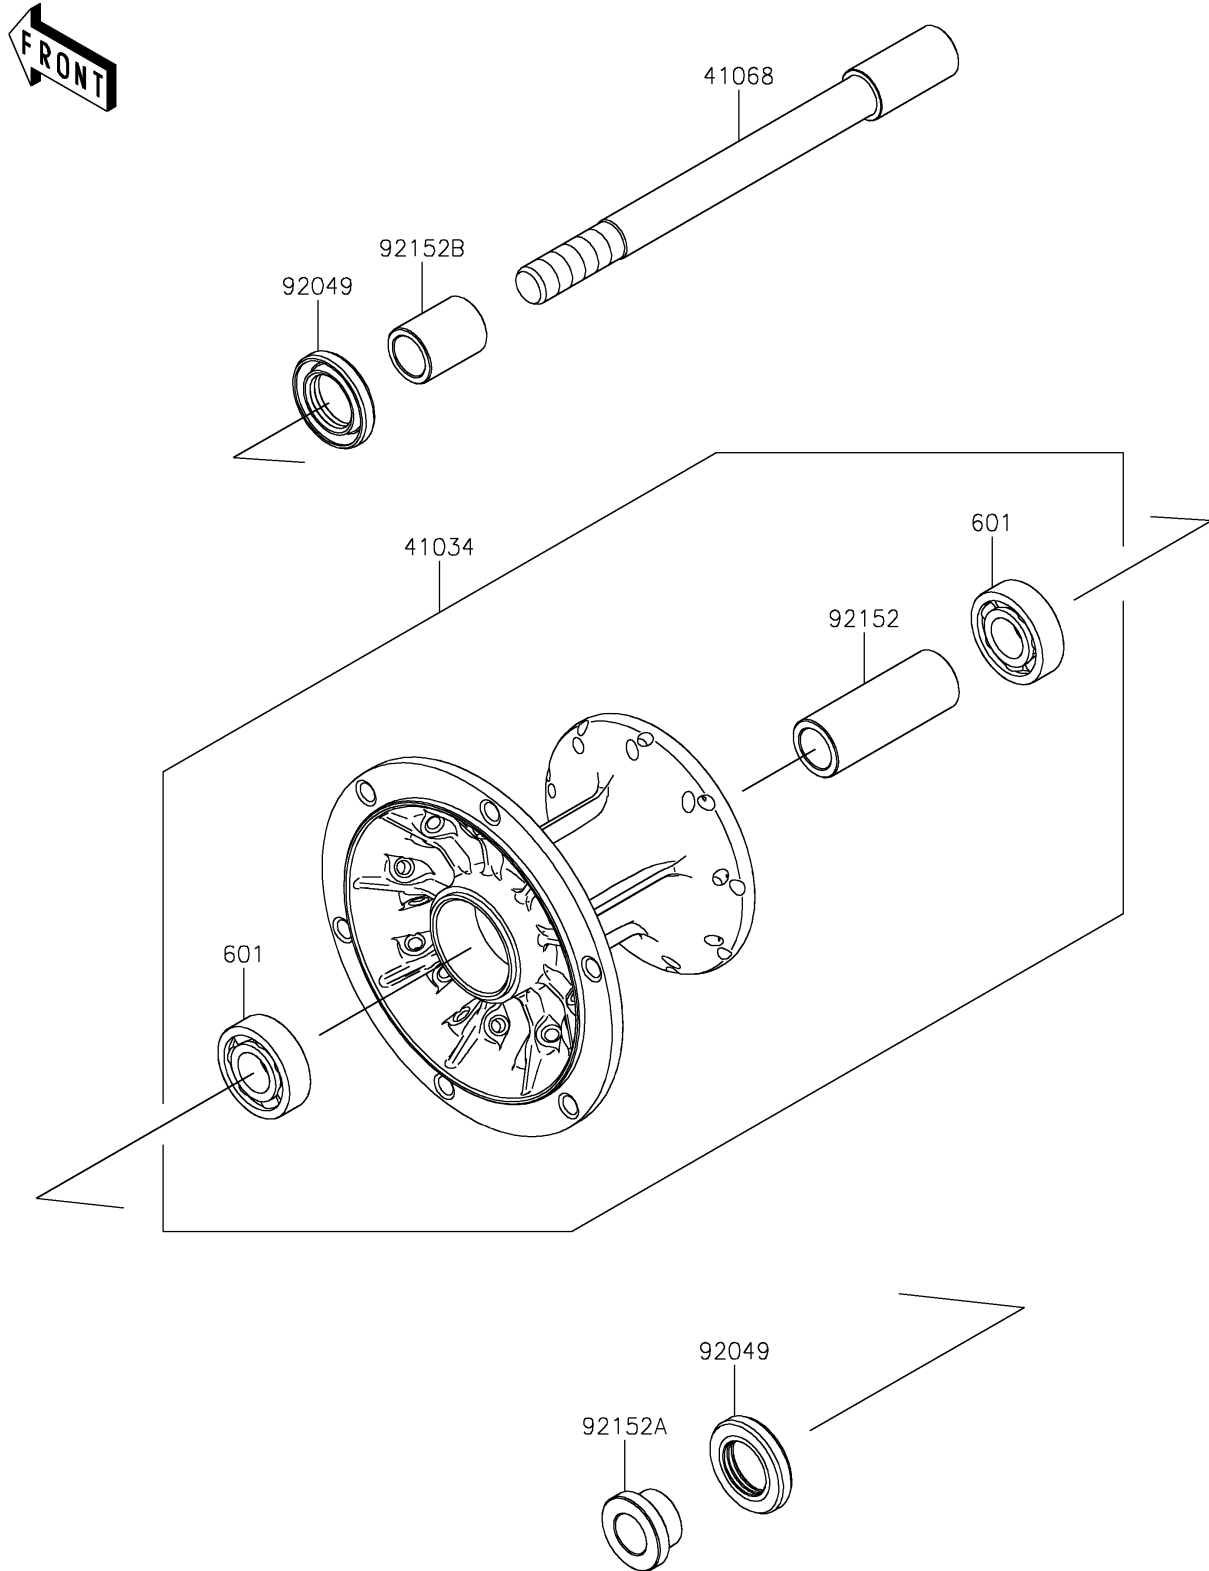

2022 KLR® 650 Adventure PARTS DIAGRAM

Front Hub

F2230

2022 KLR® 650 Adventure PARTS LIST

Front Hub

ITEM NAME	PART NUMBER	QUANTITY
DRUM-ASSY,FR (Ref # 41034)	41034-0608	1
AXLE,FR (Ref # 41068)	41068-0658	1
SEAL-OIL,23X40X7 (Ref # 92049)	92049-0801	2
COLLAR,17.2X25X67.5 (Ref # 92152)	92152-2732	1
COLLAR,LH (Ref # 92152A)	92152-2733	1
COLLAR,RH (Ref # 92152B)	92152-2734	1
BEARING-BALL,#6203UG (Ref # 601)	601B6203UG	2