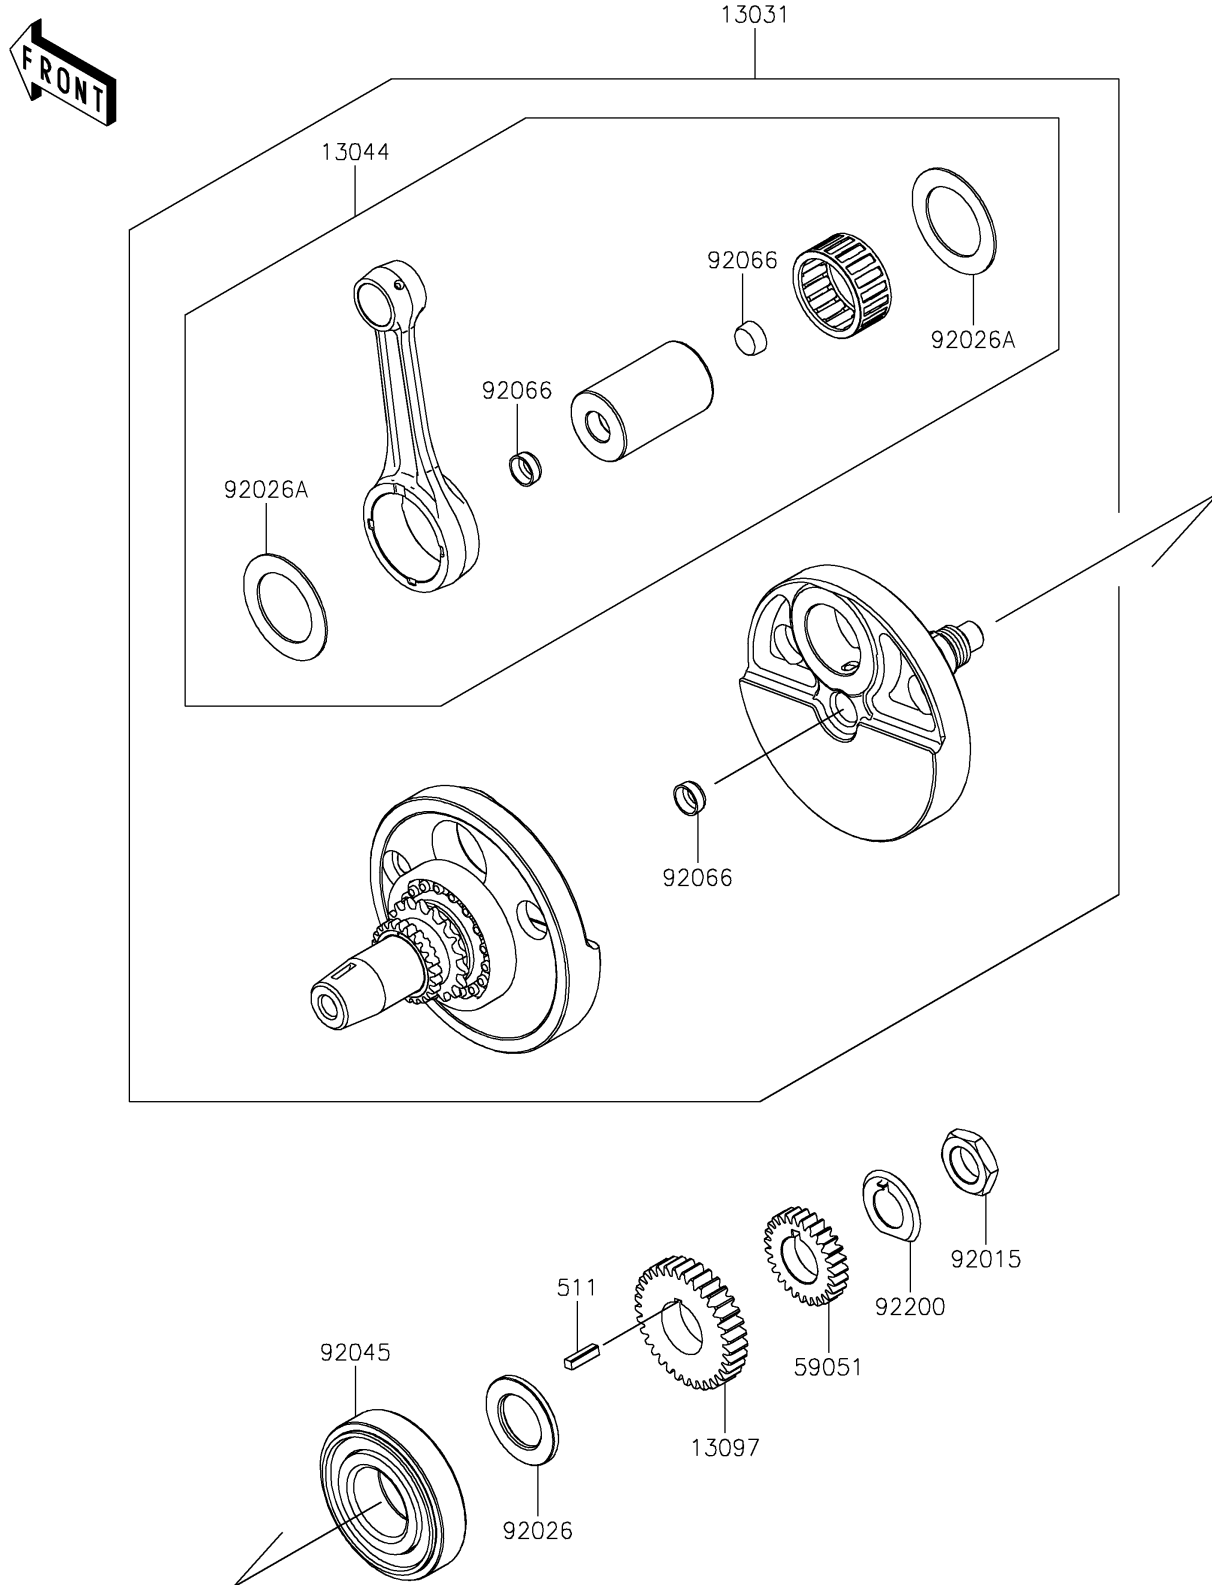

# 2022 KLR® 650 Adventure PARTS DIAGRAM

Crankshaft

E1321

## 2022 KLR® 650 Adventure PARTS LIST

### Crankshaft

ITEM NAME	PART NUMBER	QUANTITY
CRANKSHAFT-COMP (Ref # 13031)	13031-0977	1
SET-CONNECTING ROD (Ref # 13044)	13044-5089	1
GEAR-PRIMARY SPUR,33T (Ref # 13097)	13097-1333	1
GEAR-SPUR,27T (Ref # 59051)	59051-1145	1
NUT,22MM (Ref # 92015)	92015-1890	1
SPACER (Ref # 92026)	92026-0150	1
SPACER,40X60X1.5 (Ref # 92026A)	92026-0152	2
BEARING-BALL,40X90X23 (Ref # 92045)	92045-0065	1
PLUG (Ref # 92066)	92066-1154	3
WASHER (Ref # 92200)	92200-0557	1
KEY-SUNK (Ref # 511)	511A0520	1