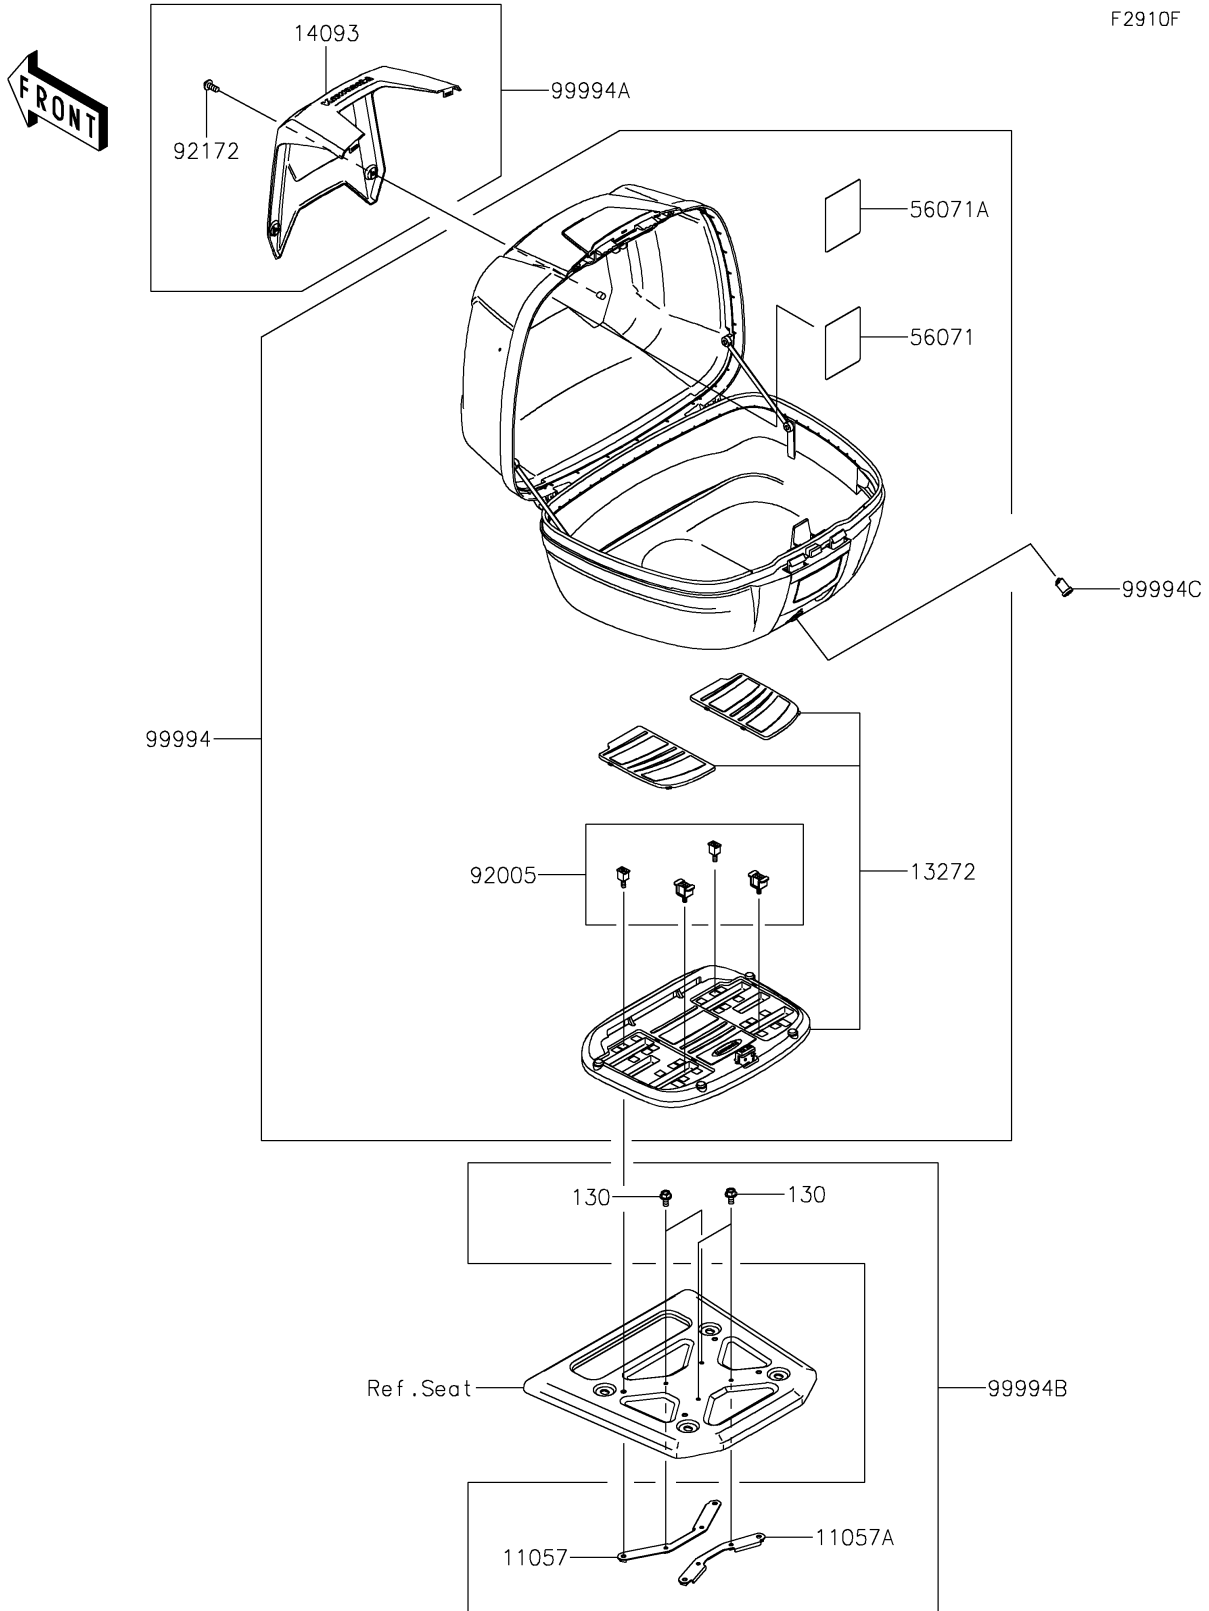

# 2022 KLR® 650 PARTS DIAGRAM

Accessory(Topcase)

F2910F

## 2022 KLR® 650 PARTS LIST

### Accessory(Topcase)

ITEM NAME	PART NUMBER	QUANTITY
BRACKET (Ref # 11057)	11057-7099	1
BRACKET (Ref # 11057A)	11057-7100	1
PLATE, TOPCASE BASE (Ref # 13272)	13272-3743	1
COVER, TOPCASE, M.P. SILVER (Ref # 14093)	14093-1067-GU	1
LABEL-WARNING, MAX LOAD (Ref # 56071)	56071-0940	1
LABEL-WARNING, PICTOGRAM (Ref # 56071A)	56071-1043	1
FITTING (Ref # 92005)	92005-1428	1
SCREW, SOCKET, 5X14 (Ref # 92172)	92172-0823	2
TOPCASE (Ref # 99994)	99994-1493	1
PANEL-TOPCASE, M.P. SILVER (Ref # 99994A)	99994-1494-GU	1
FITTING-TOPCASE (Ref # 99994B)	99994-1495	1
ROTOR(INNER GROOVE) (Ref # 99994C)	99994-1496	1
BOLT-FLANGED, 5X10 (Ref # 130)	130BA0510	4