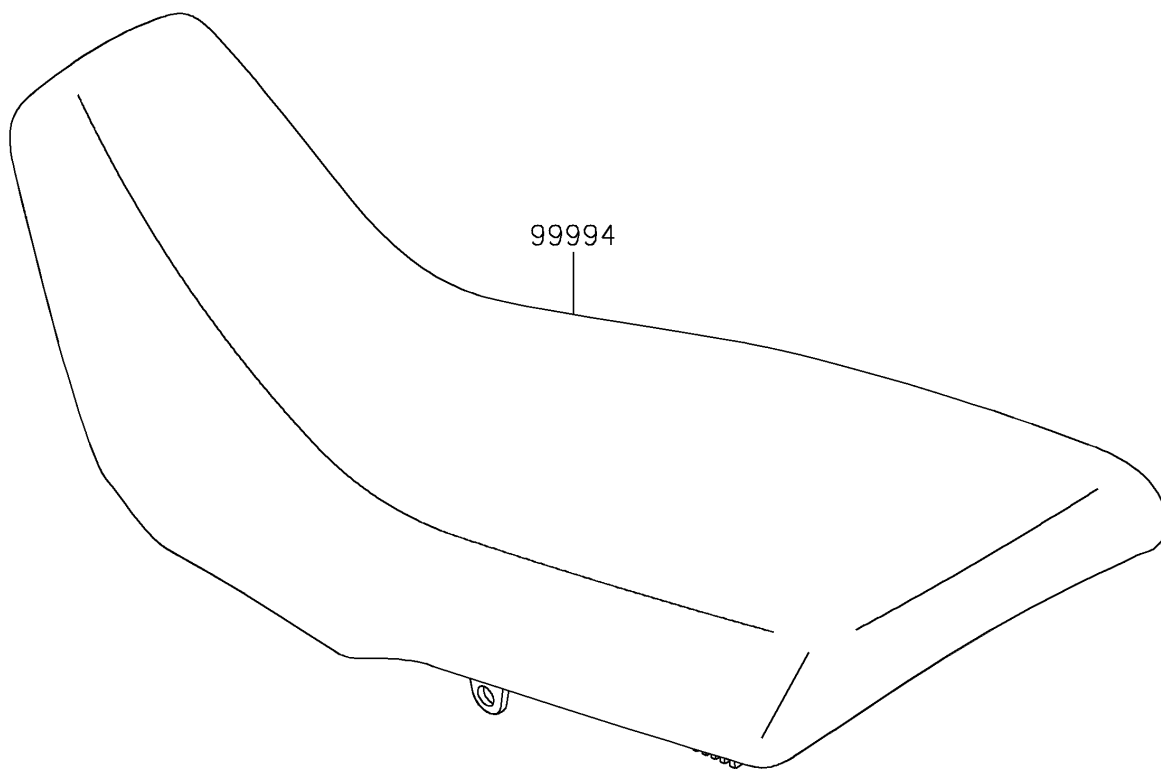

# 2022 KLR<sup>®</sup> 650

## PARTS DIAGRAM

Accessory(Seat)

F2910D

## PARTS LIST

Accessory(Seat)

**Kawasaki**

Let the Good Times Roll<sup>®</sup>

**ITEM NAME**

**PART NUMBER**

**QUANTITY**

---