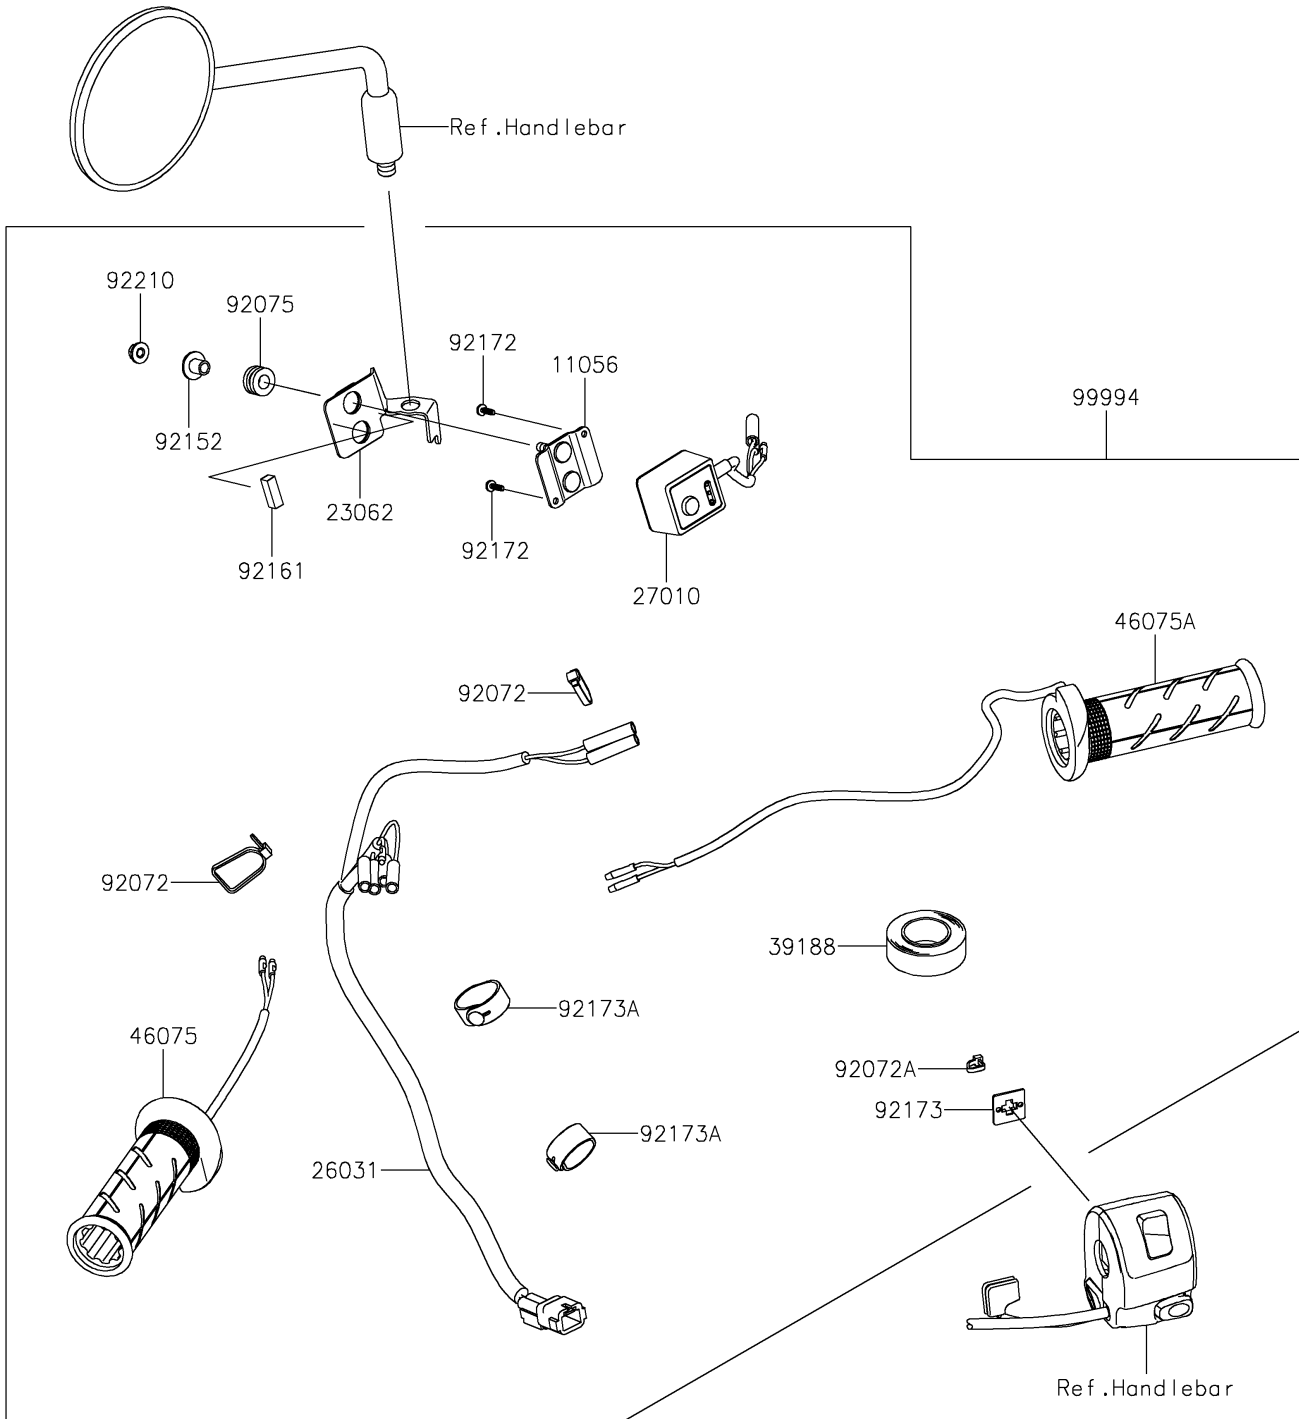

2022 KLR® 650

PARTS DIAGRAM

Accessory(Grip Heater)

F2910B

2022 KLR[®] 650

PARTS LIST

Accessory(Grip Heater)

Kawasaki

Let the Good Times Roll[®]

ITEM NAME

PART NUMBER

QUANTITY
