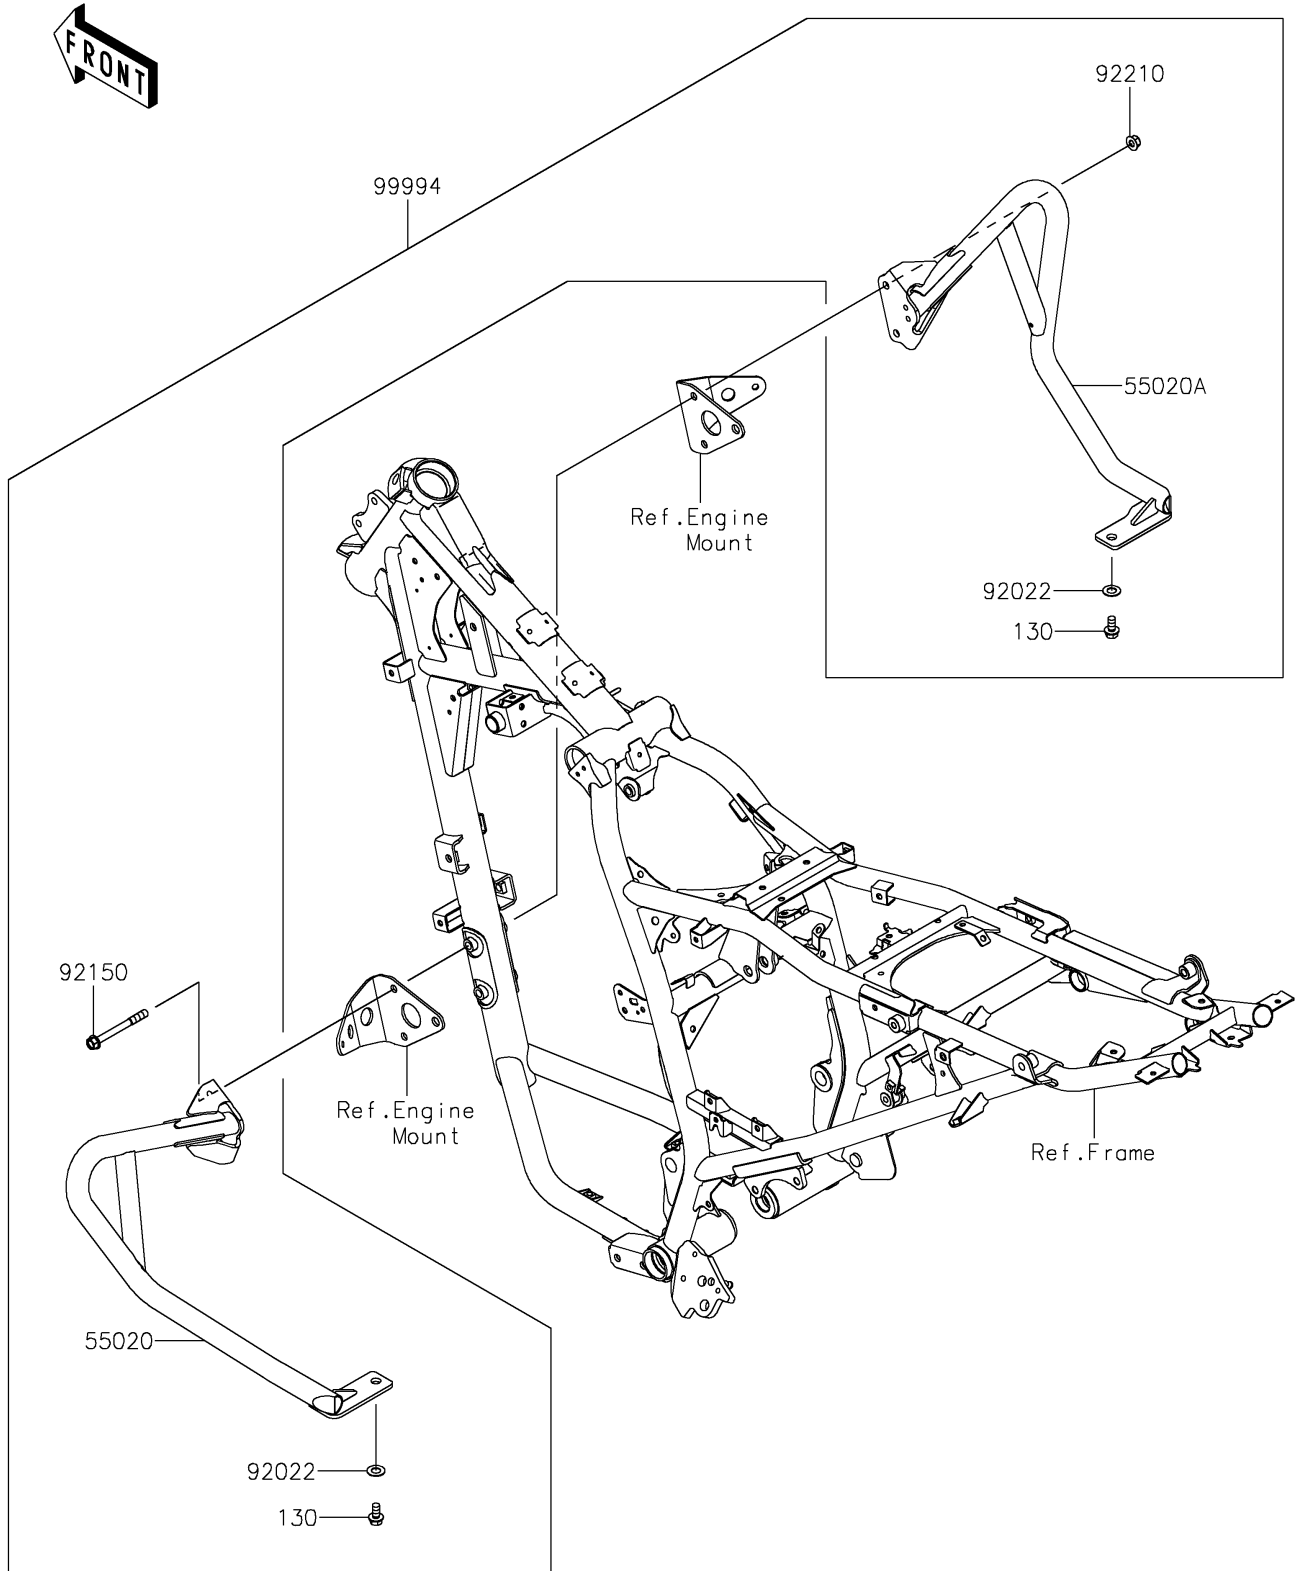

2022 KLR® 650

PARTS DIAGRAM

Accessory(Frame Slider)

F2910

2022 KLR[®] 650

PARTS LIST

Accessory(Frame Slider)

Kawasaki

Let the Good Times Roll[®]

ITEM NAME

PART NUMBER

QUANTITY
