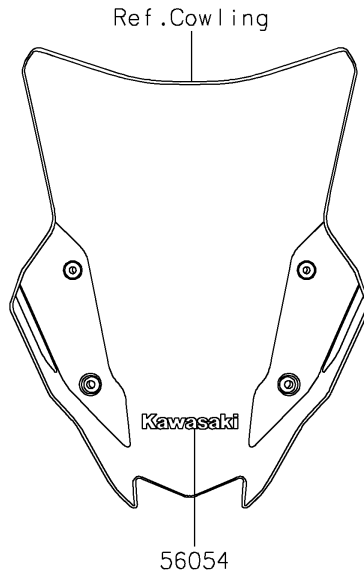

2022 KLR® 650

PARTS DIAGRAM

Decals(Khaki)

F2861A

2022 KLR[®] 650

PARTS LIST

Decals(Khaki)

Kawasaki

Let the Good Times Roll[®]

ITEM NAME

PART NUMBER

QUANTITY
