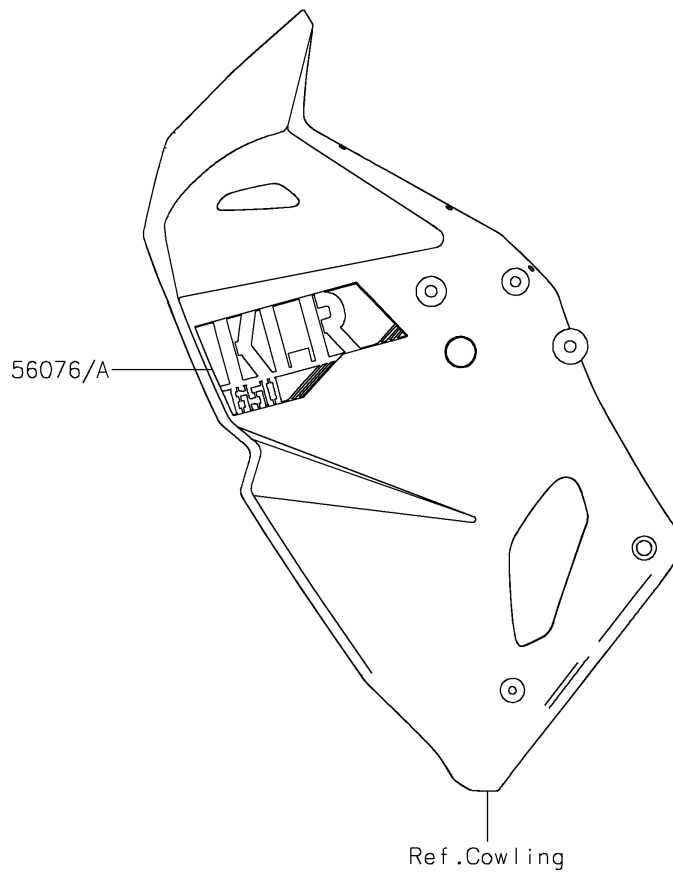

2022 KLR® 650

PARTS DIAGRAM

Decals(Khaki)

F2861A

2022 KLR[®] 650

PARTS LIST

Decals(Khaki)

Kawasaki

Let the Good Times Roll[®]

ITEM NAME

PART NUMBER

QUANTITY
