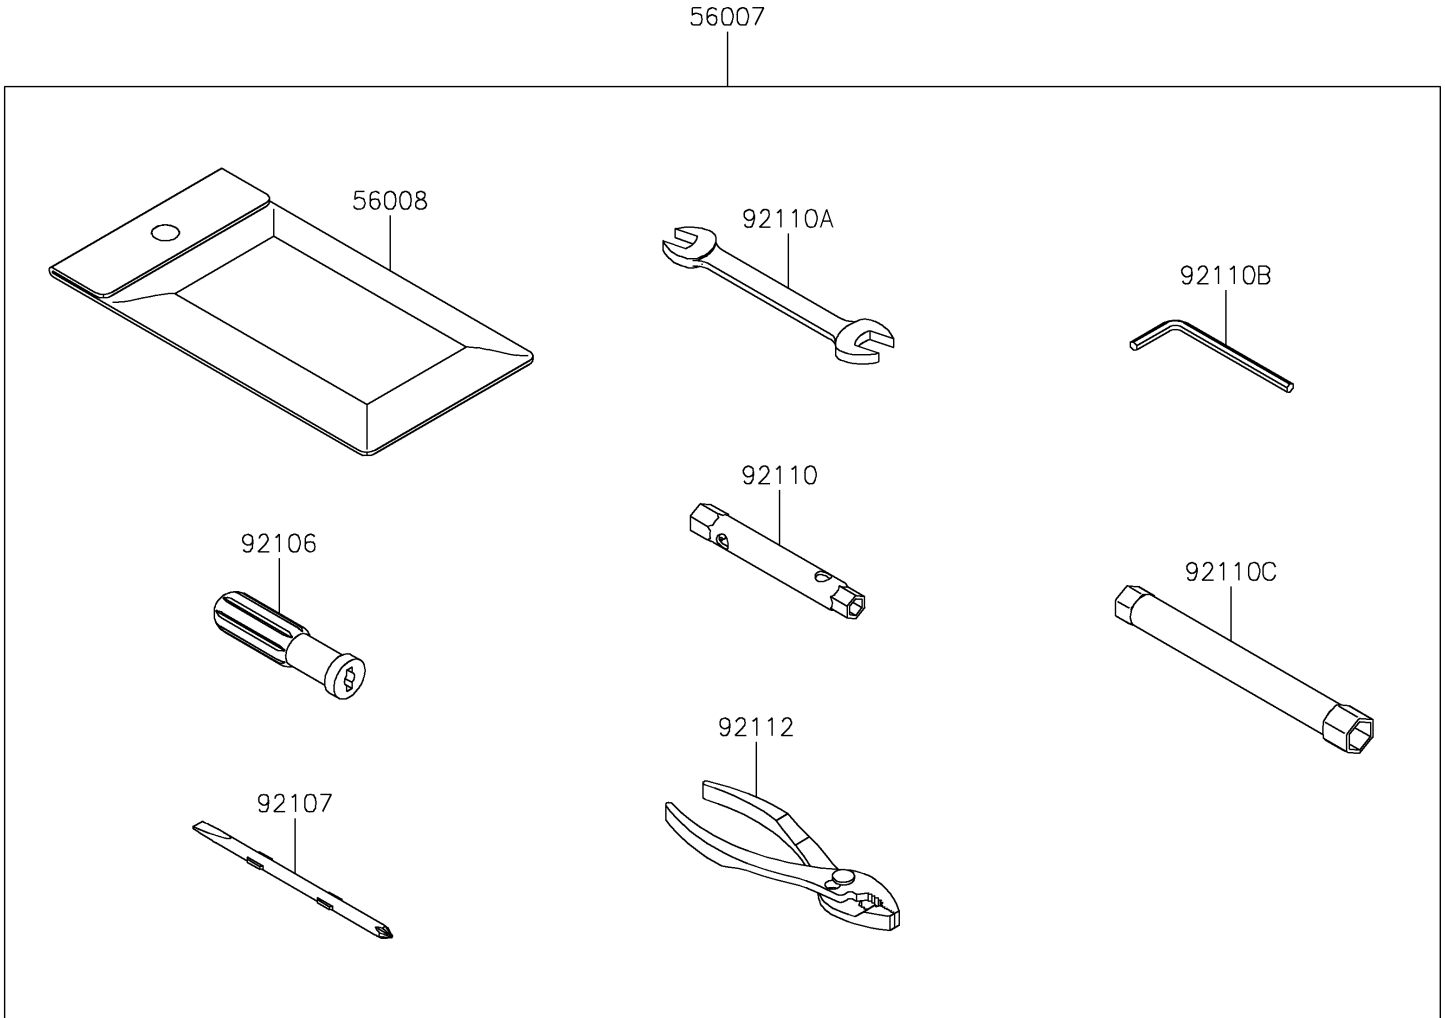

# 2022 KLR® 650 PARTS DIAGRAM

Owner's Tools

F2810

### Owner's Tools

ITEM NAME	PART NUMBER	QUANTITY
TOOL-KIT (Ref # 56007)	56007-0196	1
BAG,TOOL (Ref # 56008)	56008-0036	1
GASKET-LIQUID,TB1211F,CLEAR (Ref # 92104)	92104-0004	1
GASKET-LIQUID,TB1216B,BLACK (Ref # 92104A)	92104-1064	1
GRIP-SCREW DRIVER (Ref # 92106)	92106-0004	1
TOOL-DRIVER,#2PHILLIPS&SLOT (Ref # 92107)	92107-0019	1
TOOL-WRENCH,BOX,8X10 (Ref # 92110)	92110-0049	1
TOOL-WRENCH,OPEN END,14X17 (Ref # 92110A)	92110-0057	1
TOOL-WRENCH,ALLEN,4MM (Ref # 92110B)	92110-0567	1
TOOL-WRENCH,BOX,12MM (Ref # 92110C)	92110-0579	1
TOOL-PLIERS (Ref # 92112)	92112-0007	1