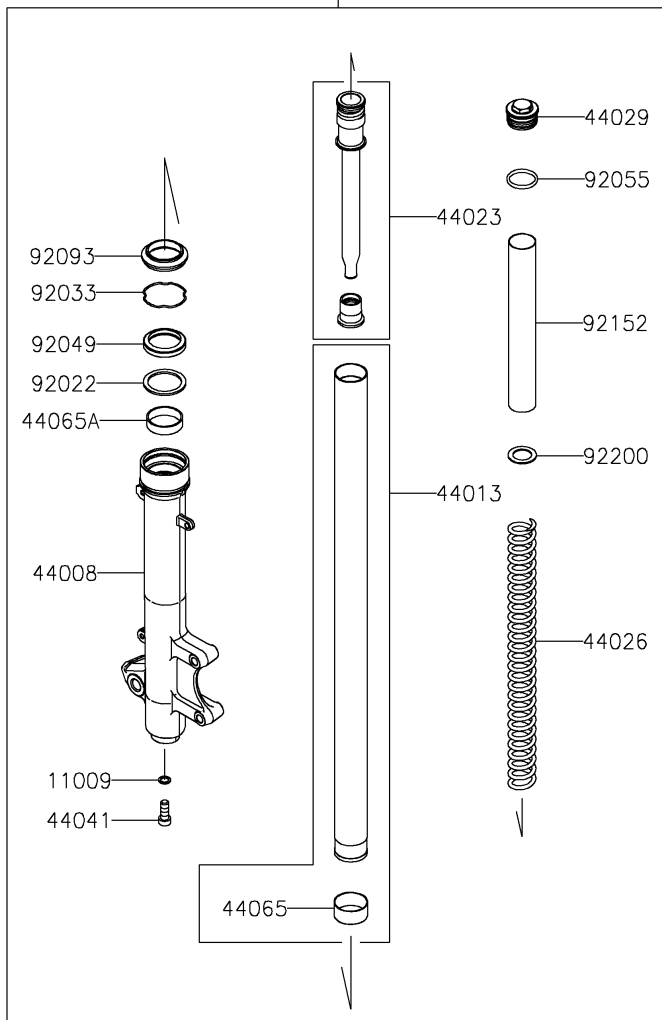

2022 KLR® 650

PARTS DIAGRAM

Front Fork

F2340

2022 KLR[®] 650

PARTS LIST

Front Fork

Kawasaki

Let the Good Times Roll[®]

ITEM NAME

PART NUMBER

QUANTITY
