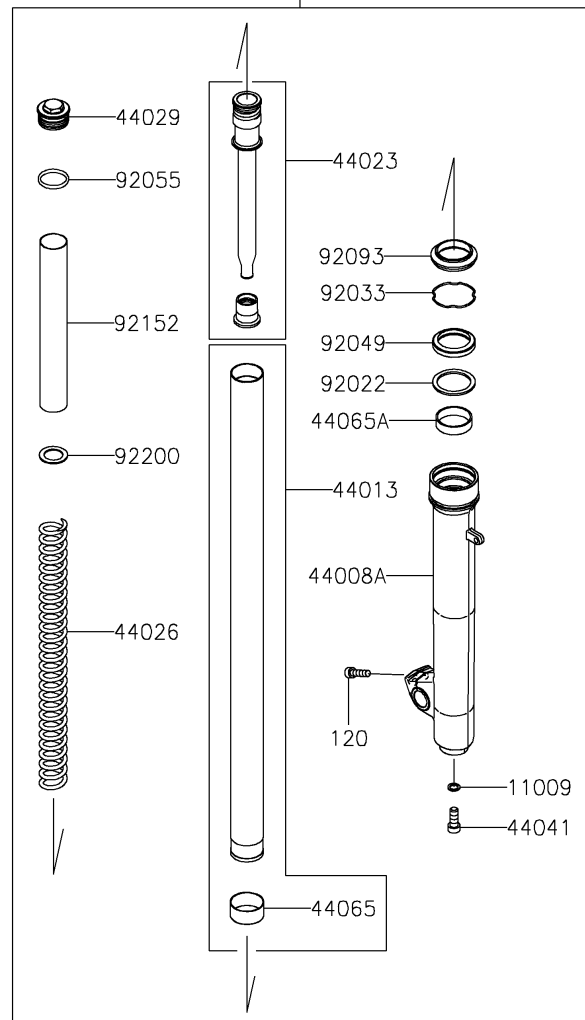

2022 KLR® 650

PARTS DIAGRAM

Front Fork

F2340

2022 KLR[®] 650

PARTS LIST

Front Fork

Kawasaki

Let the Good Times Roll[®]

ITEM NAME

PART NUMBER

QUANTITY
