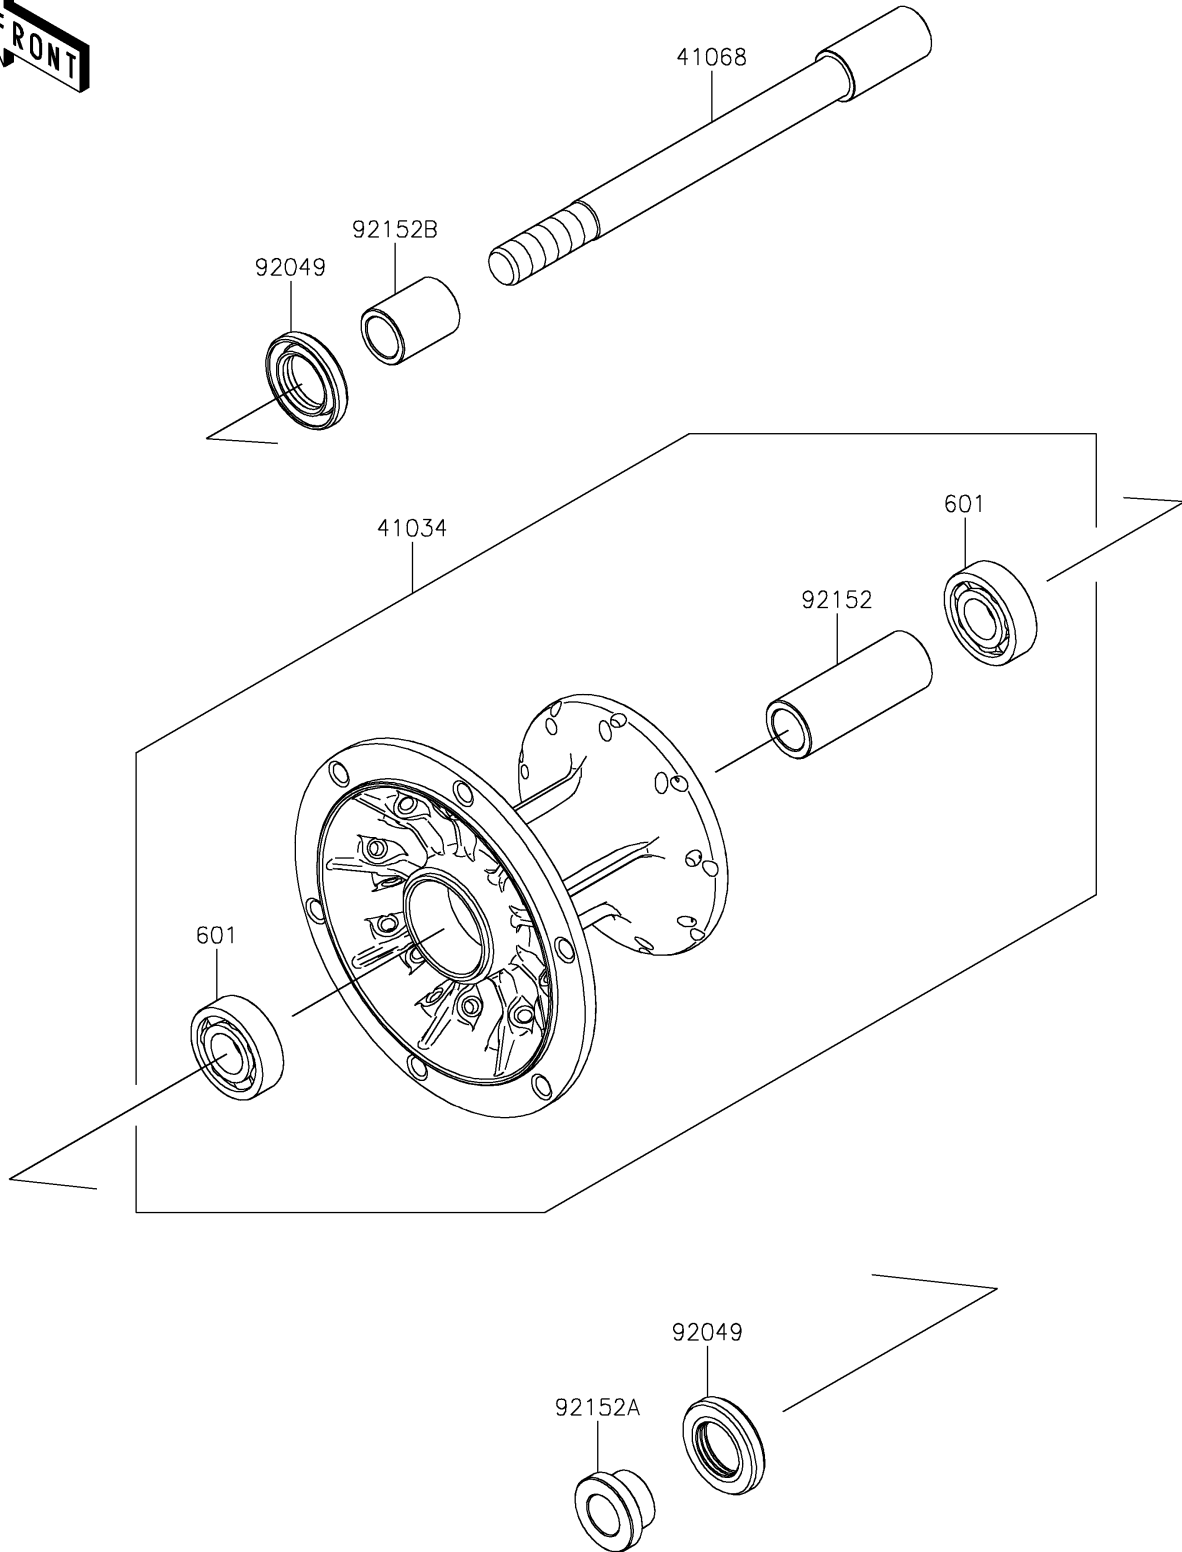

# 2022 KLR® 650 PARTS DIAGRAM

Front Hub

F2230

## 2022 KLR® 650 PARTS LIST

### Front Hub

ITEM NAME	PART NUMBER	QUANTITY
DRUM-ASSY,FR (Ref # 41034)	41034-0608	1
AXLE,FR (Ref # 41068)	41068-0658	1
SEAL-OIL,23X40X7 (Ref # 92049)	92049-0801	2
COLLAR,17.2X25X67.5 (Ref # 92152)	92152-2732	1
COLLAR,LH (Ref # 92152A)	92152-2733	1
COLLAR,RH (Ref # 92152B)	92152-2734	1
BEARING-BALL,#6203UG (Ref # 601)	601B6203UG	2