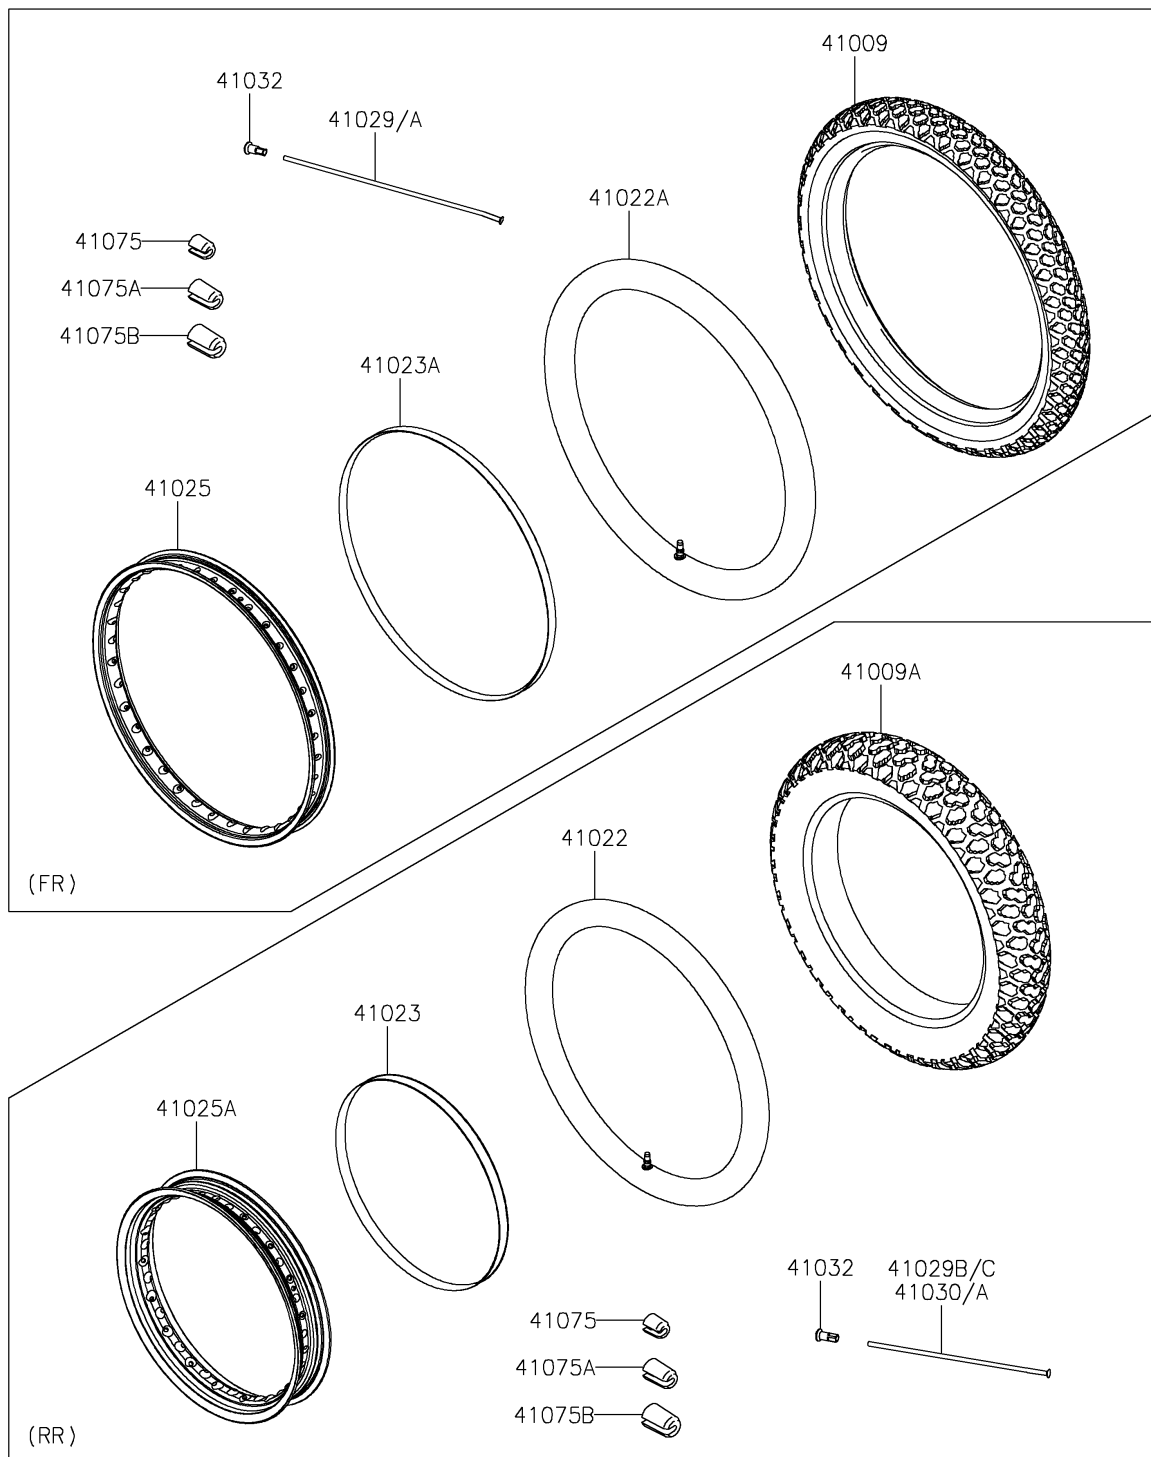

2022 KLR® 650

PARTS DIAGRAM

Wheels/Tires

F2210

2022 KLR[®] 650

PARTS LIST

Wheels/Tires

Kawasaki

Let the Good Times Roll[®]

ITEM NAME

PART NUMBER

QUANTITY
