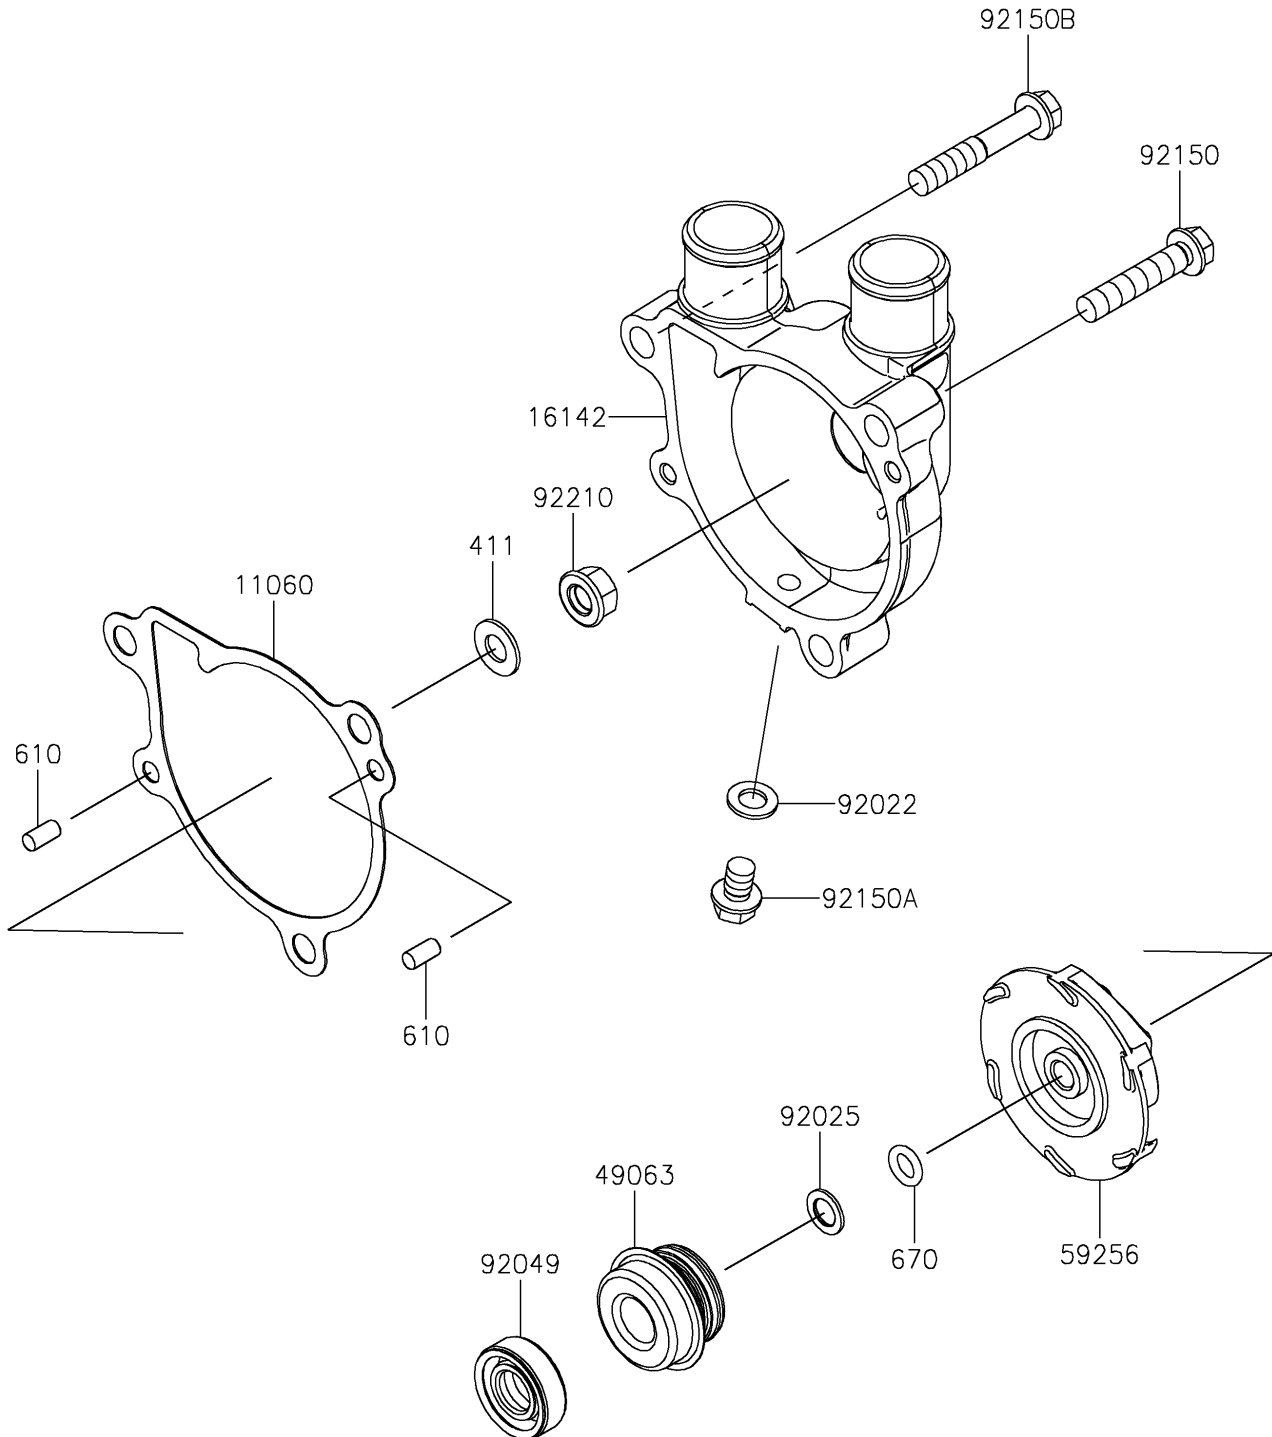

## PARTS DIAGRAM

### Water Pump

E3031

## PARTS LIST

### Water Pump

**Kawasaki**

Let the Good Times Roll<sup>®</sup>

**ITEM NAME**

**PART NUMBER**

**QUANTITY**

---