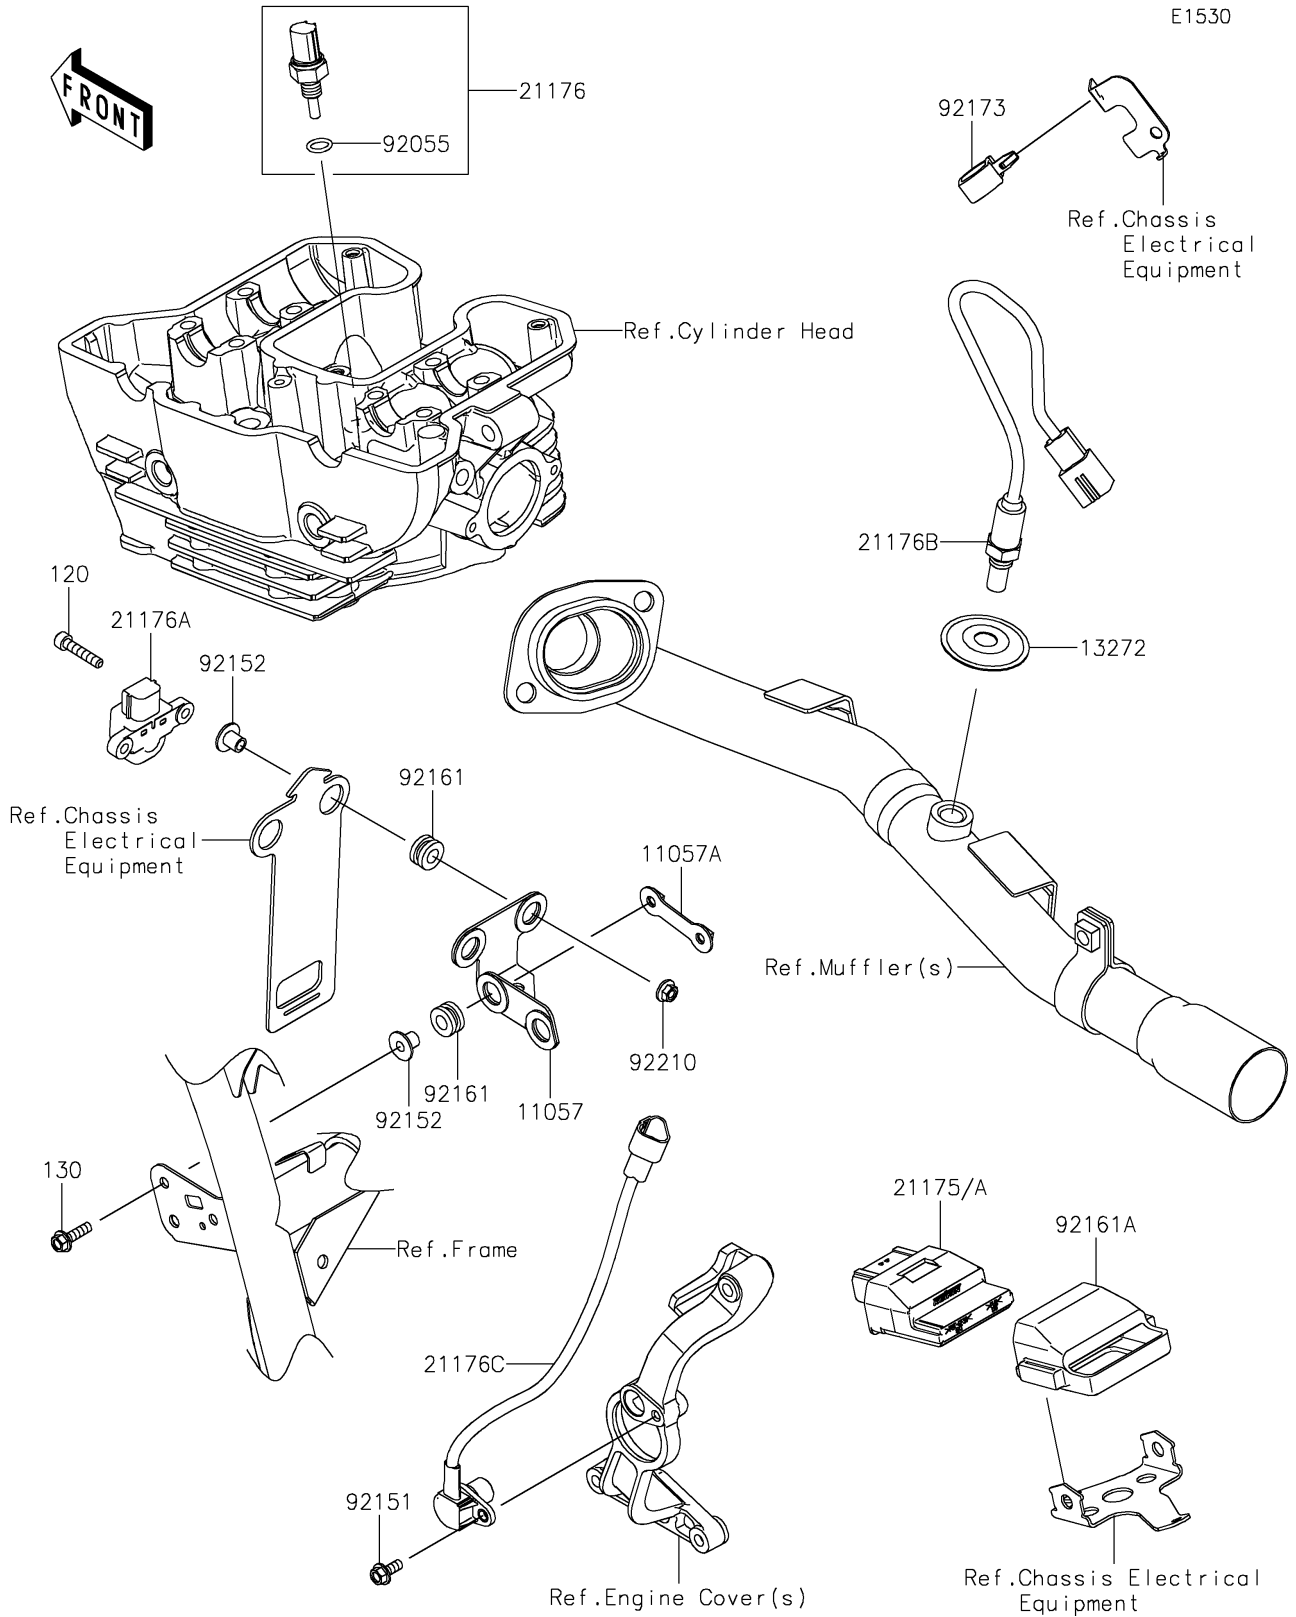

2022 KLR® 650 PARTS DIAGRAM

Fuel Injection

2022 KLR® 650 PARTS LIST

Fuel Injection

ITEM NAME	PART NUMBER	QUANTITY
BRACKET,VEHICLE DOWN SENSOR (Ref # 11057)	11057-7429	1
BRACKET (Ref # 11057A)	11057-7434	1
PLATE,O2 SENSOR (Ref # 13272)	13272-3888	1
SENSOR,WATER TEMP (Ref # 21176)	21176-0009	1
SENSOR,VEHICLE-DOWN (Ref # 21176A)	21176-0026	1
SENSOR,OXYGEN (Ref # 21176B)	21176-0993	1
SENSOR,SPEED SENSOR (Ref # 21176C)	21176-0996	1
RING-O,9.5X1.9 (Ref # 92055)	92055-0016	1
BOLT,FLANGED,5X12 (Ref # 92151)	92151-1305	1
COLLAR (Ref # 92152)	92152-1592	4
DAMPER,8X16X8.6 (Ref # 92161)	92161-0685	4
DAMPER,ECU (Ref # 92161A)	92161-2358	1
CLAMP (Ref # 92173)	92173-2462	1
NUT,FLANGED,5MM (Ref # 92210)	92210-0007	2
BOLT-SOCKET,5X25 (Ref # 120)	120CA0525	2
BOLT-FLANGED,5X18 (Ref # 130)	130BB0518	2