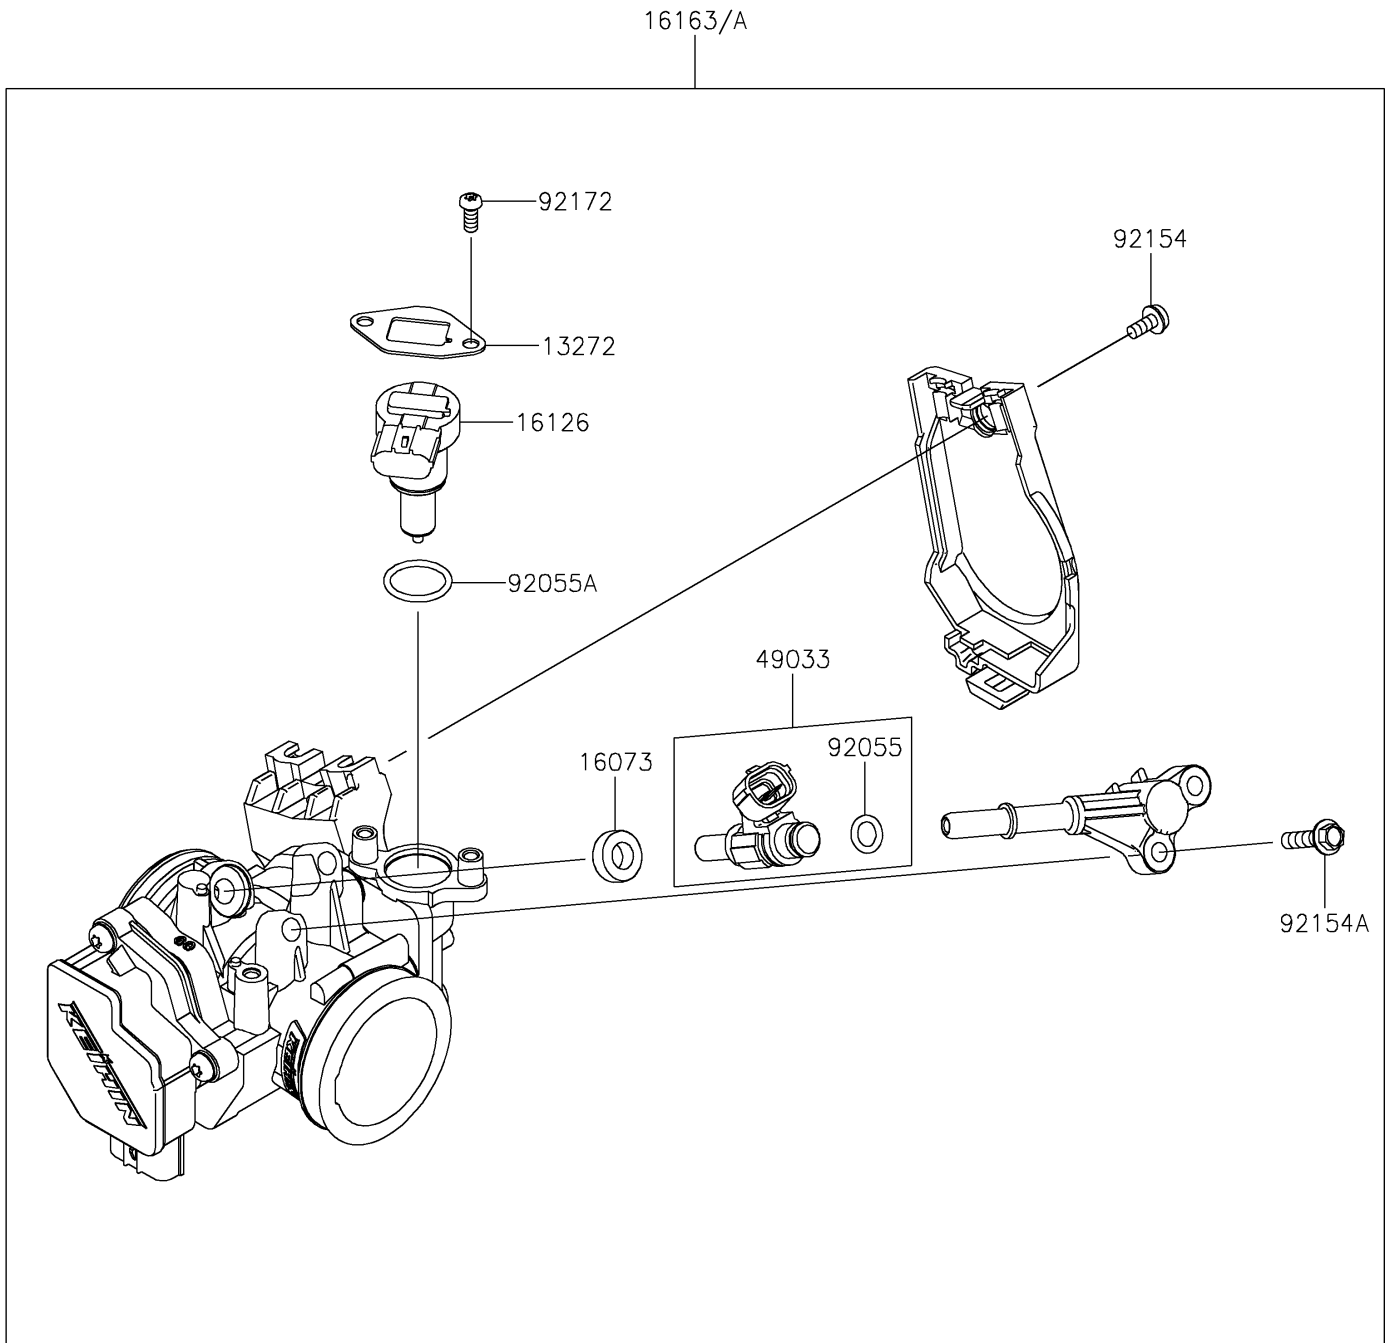

2022 KLR® 650 PARTS DIAGRAM

Throttle

E1510

2022 KLR[®] 650 PARTS LIST

Throttle

ITEM NAME	PART NUMBER	QUANTITY
PLATE (Ref # 13272)	13272-1862	1
INSULATOR (Ref # 16073)	16073-0129	1
VALVE,IACV (Ref # 16126)	16126-0768	1
NOZZLE-INJECTION (Ref # 49033)	49033-0578	1
RING-O,INJECTION NOZZLE (Ref # 92055)	92055-0124	1
RING-O (Ref # 92055A)	92055-0826	1
BOLT (Ref # 92154)	92154-0133	1
BOLT,FLANGED,5X20 (Ref # 92154A)	92154-1559	2
SCREW,TORX (Ref # 92172)	92172-0903	2