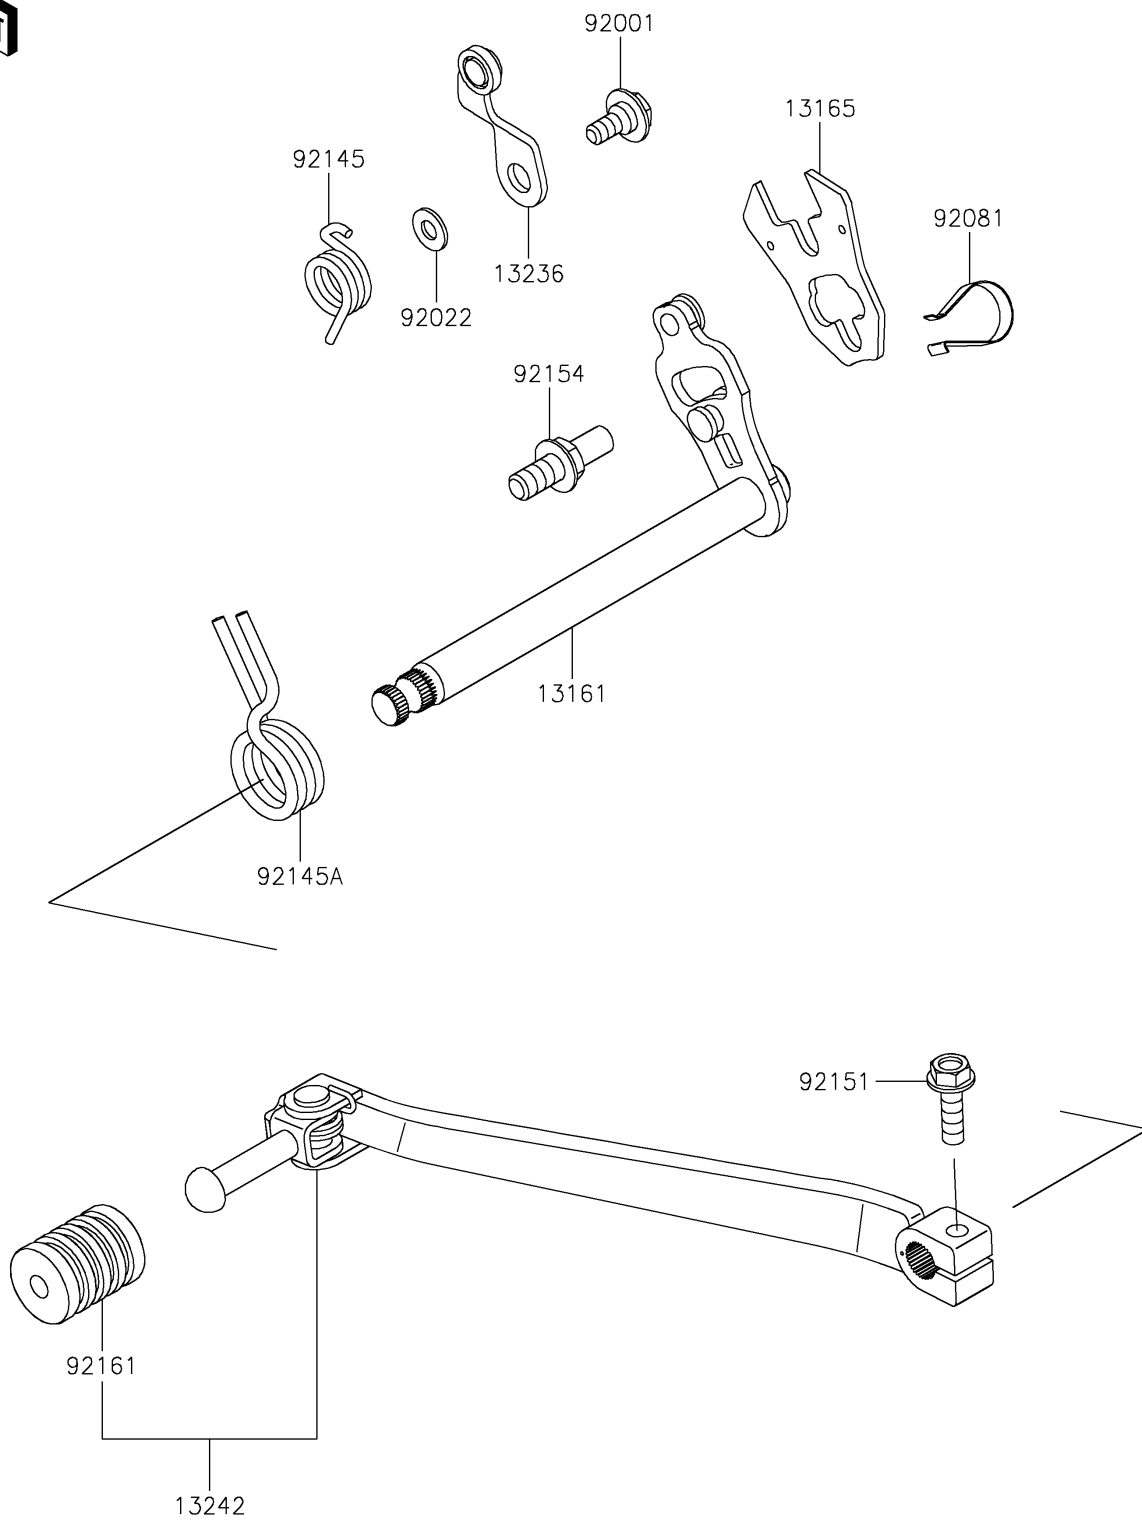

2022 KLR[®] 650

PARTS DIAGRAM

Gear Change Mechanism

E1370

2022 KLR[®] 650

PARTS LIST

Gear Change Mechanism

ITEM NAME

PART NUMBER

QUANTITY
