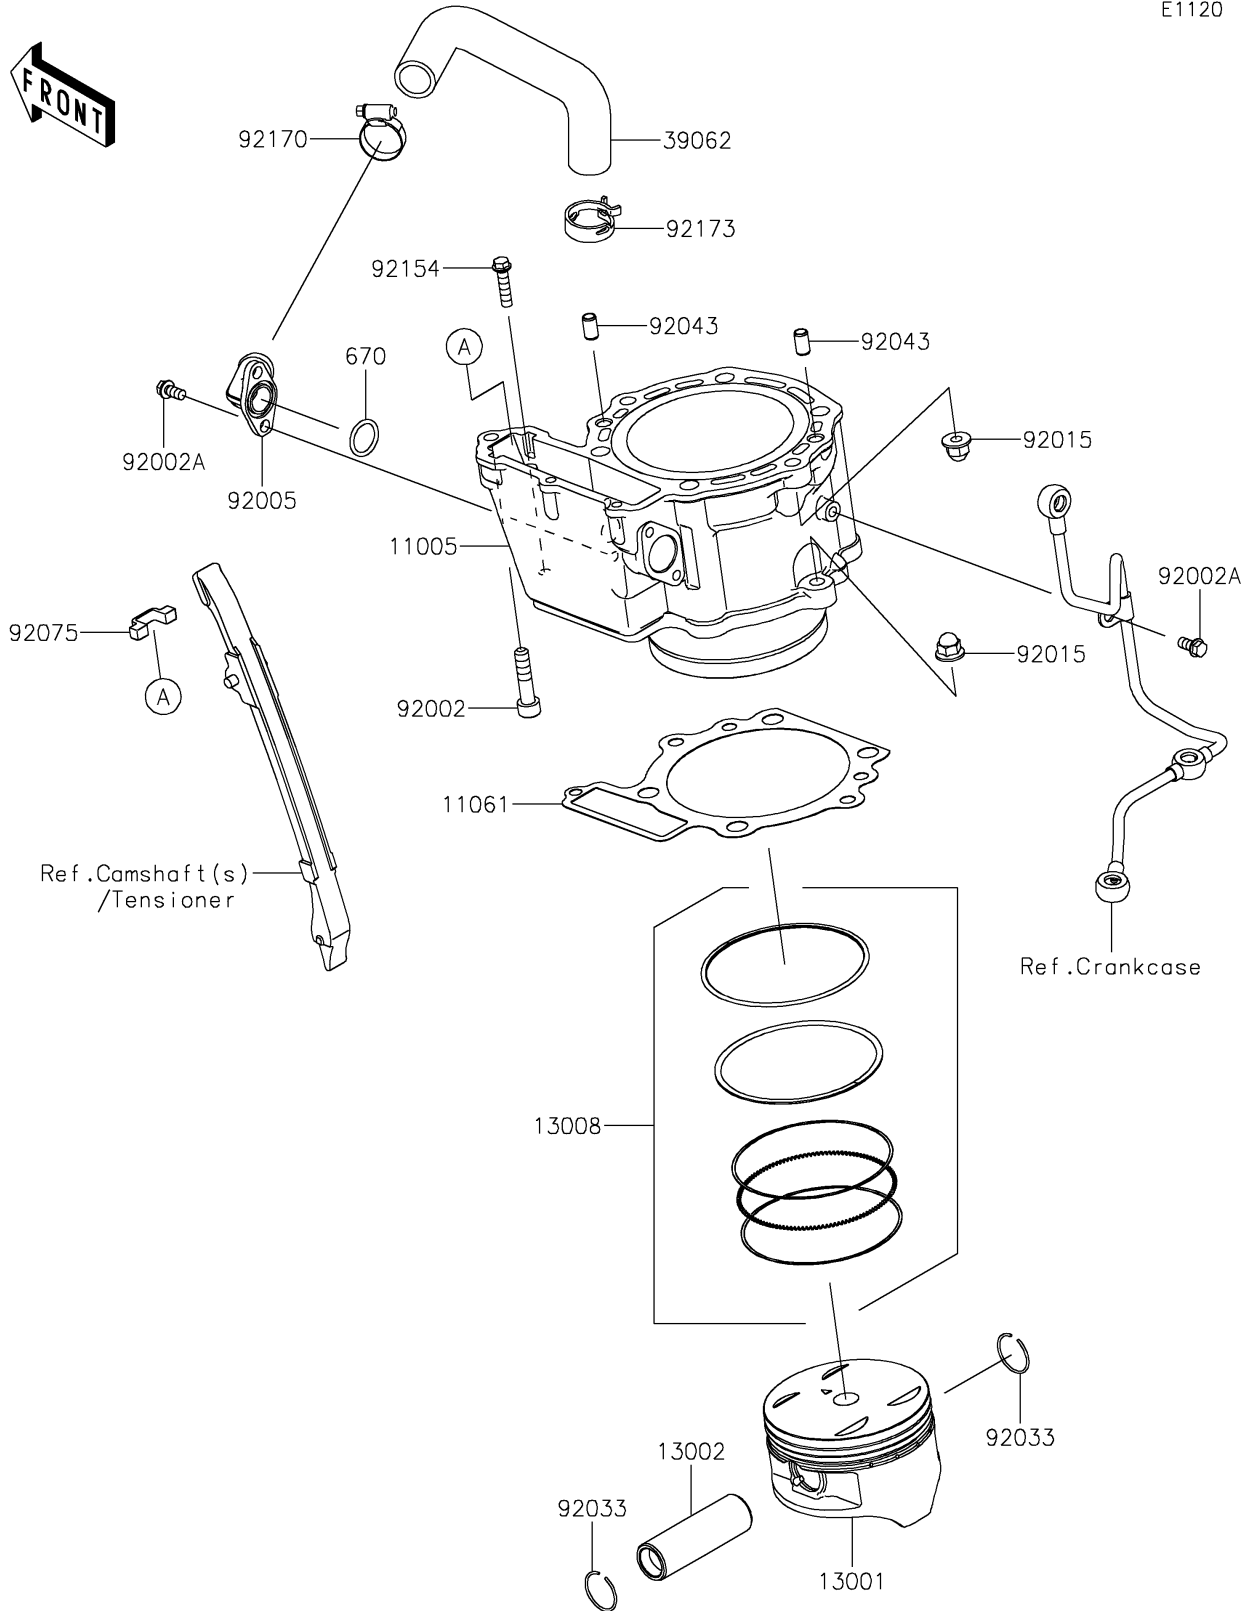

2022 KLR® 650 PARTS DIAGRAM

Cylinder/Piston(s)

E1120

2022 KLR® 650 PARTS LIST

Cylinder/Piston(s)

ITEM NAME	PART NUMBER	QUANTITY
CYLINDER-ENGINE (Ref # 11005)	11005-0736	1
GASKET,CYLINDER BASE (Ref # 11061)	11061-0428	1
PISTON-ENGINE (Ref # 13001)	13001-0723	1
PIN-PISTON (Ref # 13002)	13002-0707	1
RING-SET-PISTON (Ref # 13008)	13008-0595	1
HOSE-COOLING,W/P-CYLINDER (Ref # 39062)	39062-0150	1
BOLT,SOCKET,8X35 (Ref # 92002)	92002-1409	1
BOLT,6X12 (Ref # 92002A)	92002-1569	3
FITTING (Ref # 92005)	92005-0784	1
NUT,CAP,8MM (Ref # 92015)	92015-1982	4
RING-SNAP (Ref # 92033)	92033-1226	2
PIN,6.2X8X14 (Ref # 92043)	92043-1263	2
DAMPER (Ref # 92075)	92075-1968	1
BOLT,FLANGED,6X25 (Ref # 92154)	92154-1212	1
CLAMP,COOLING HOSE (Ref # 92170)	92170-1033	1
CLAMP (Ref # 92173)	92173-2459	1
O RING,18MM (Ref # 670)	670B2018	1